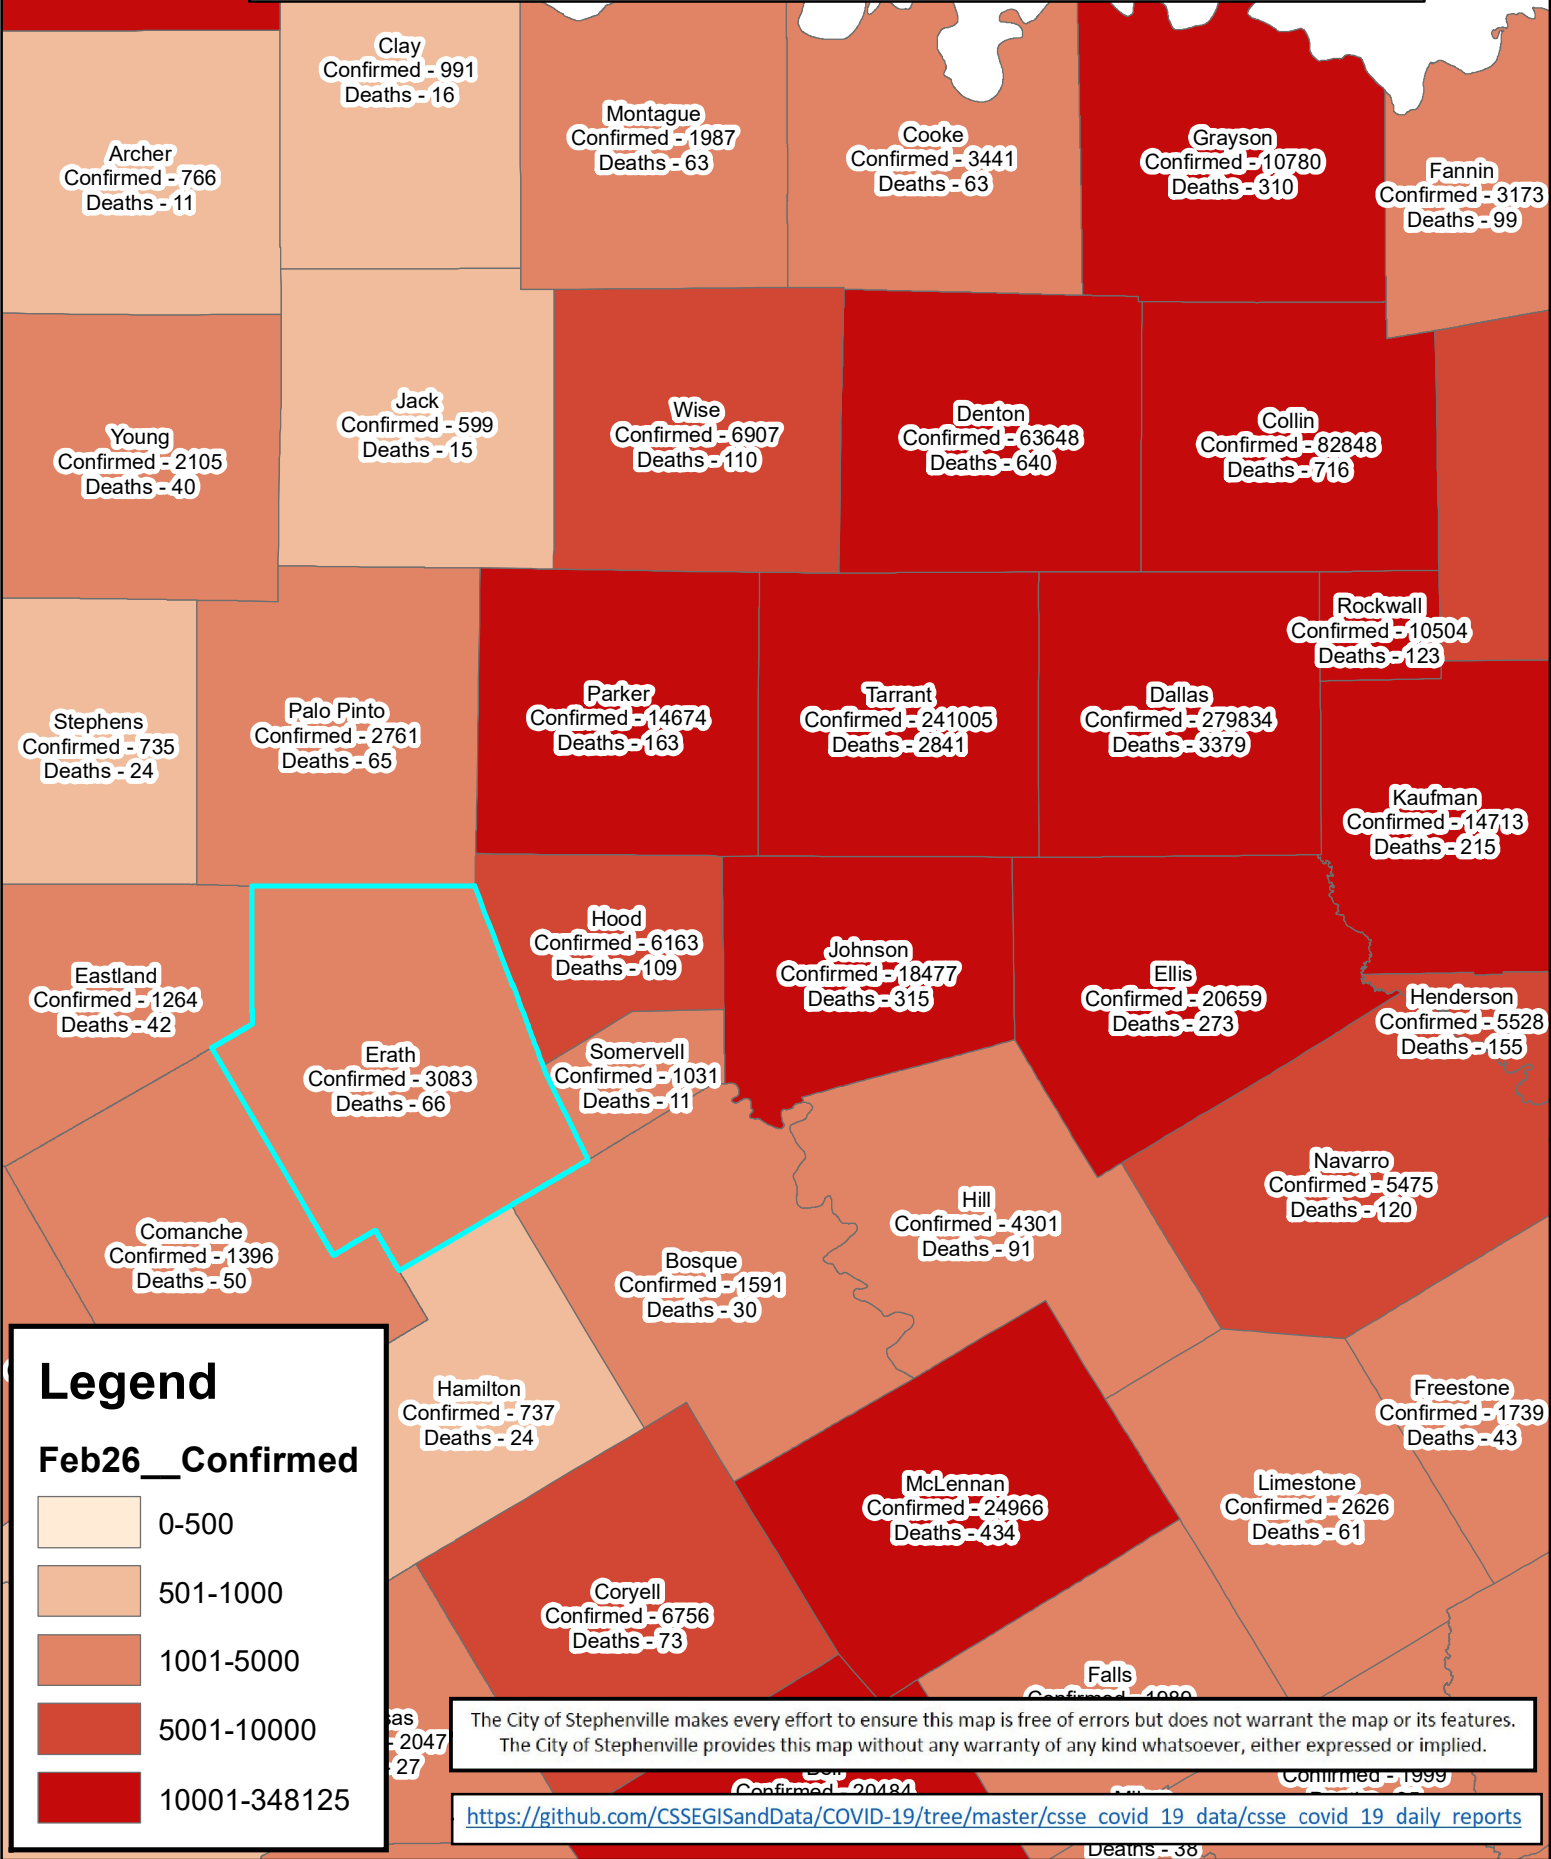

# Earth County Area Covid-19 Confirmed Cases February 26, 2021

## Legend

<https://github.com/CSSEGISandData/COVID-19/tree/master/csse covid 19 data/csse covid 19 daily reports>