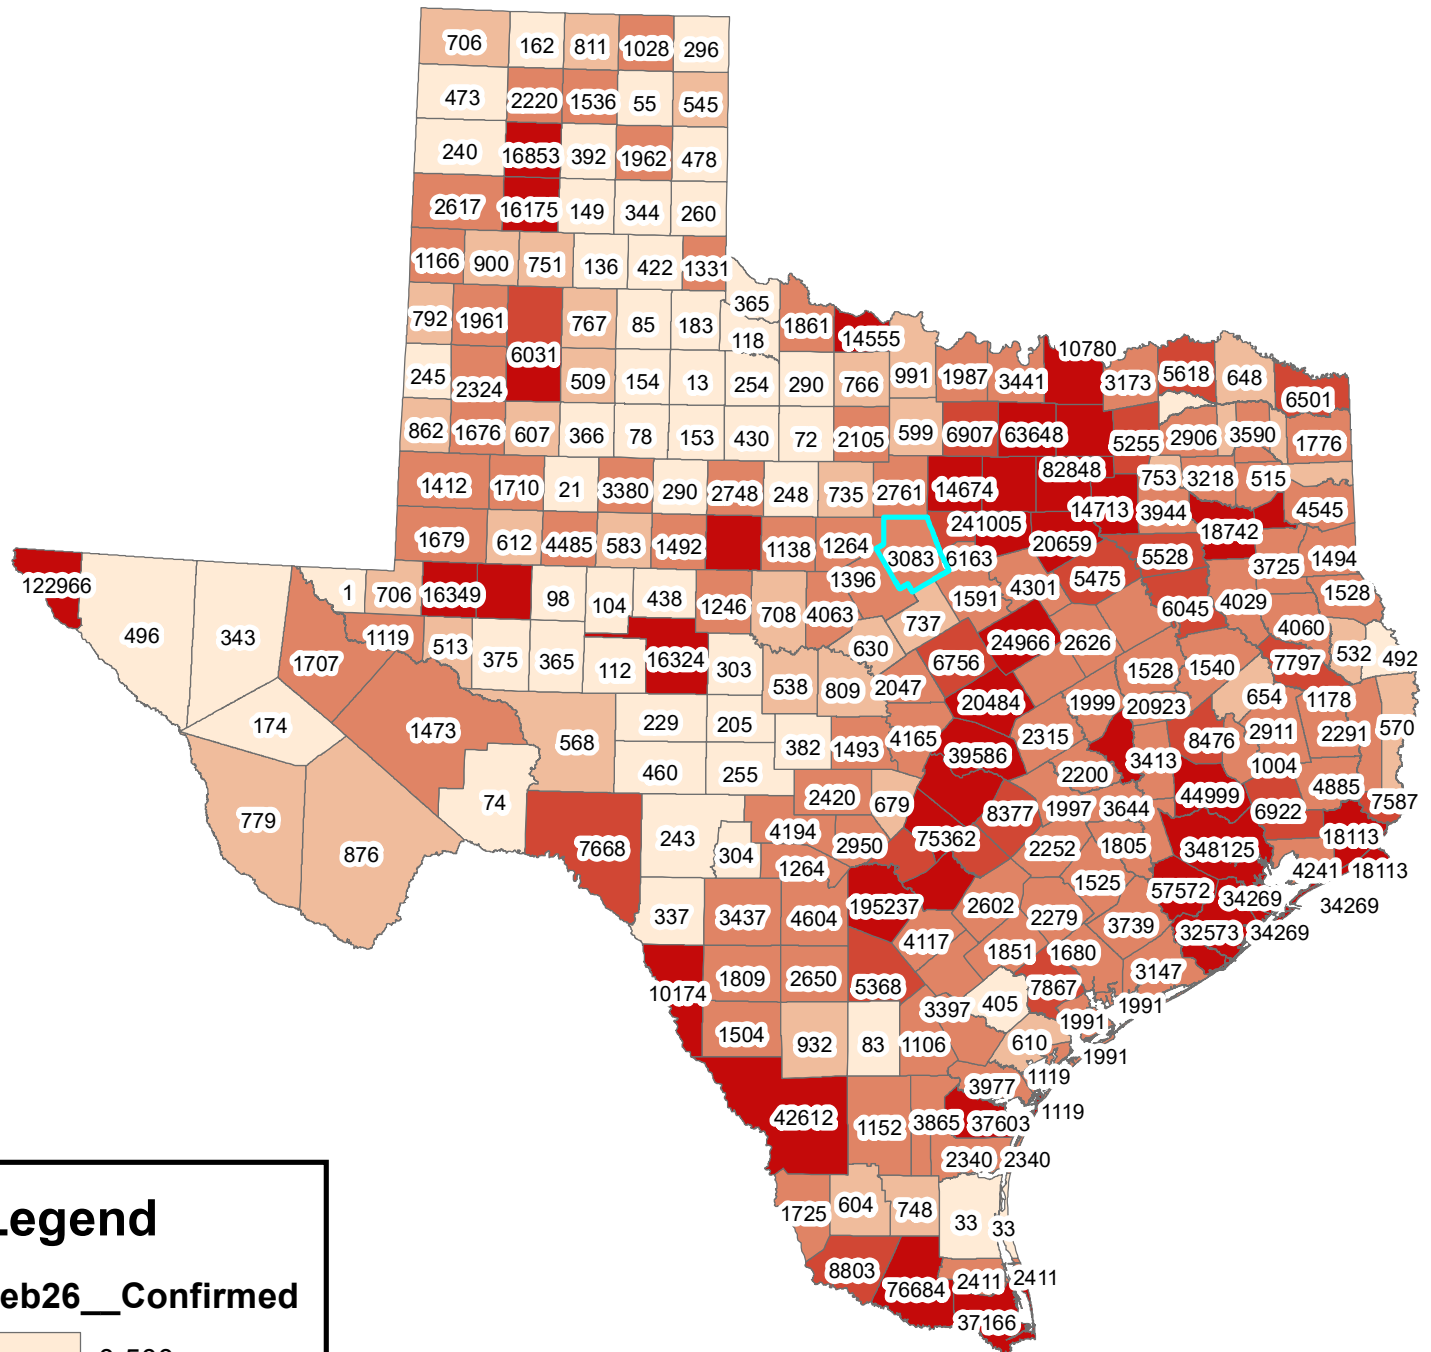

Texas Covid-19 Confirmed Cases February 26, 2021

Legend

Feb26__Confirmed

- 0-500
- 501-1000
- 1001-5000
- 5001-10000
- 10001-348125

The City of Stephenville makes every effort to ensure this map is free of errors but does not warrant the map or its features. The City of Stephenville provides this map without any warranty of any kind whatsoever, either expressed or implied.

[https://github.com/CSSEGISandData/COVID-19/tree/master/csse covid 19 data/csse covid 19 daily reports](https://github.com/CSSEGISandData/COVID-19/tree/master/csse%20covid%2019%20data/csse%20covid%2019%20daily%20reports)