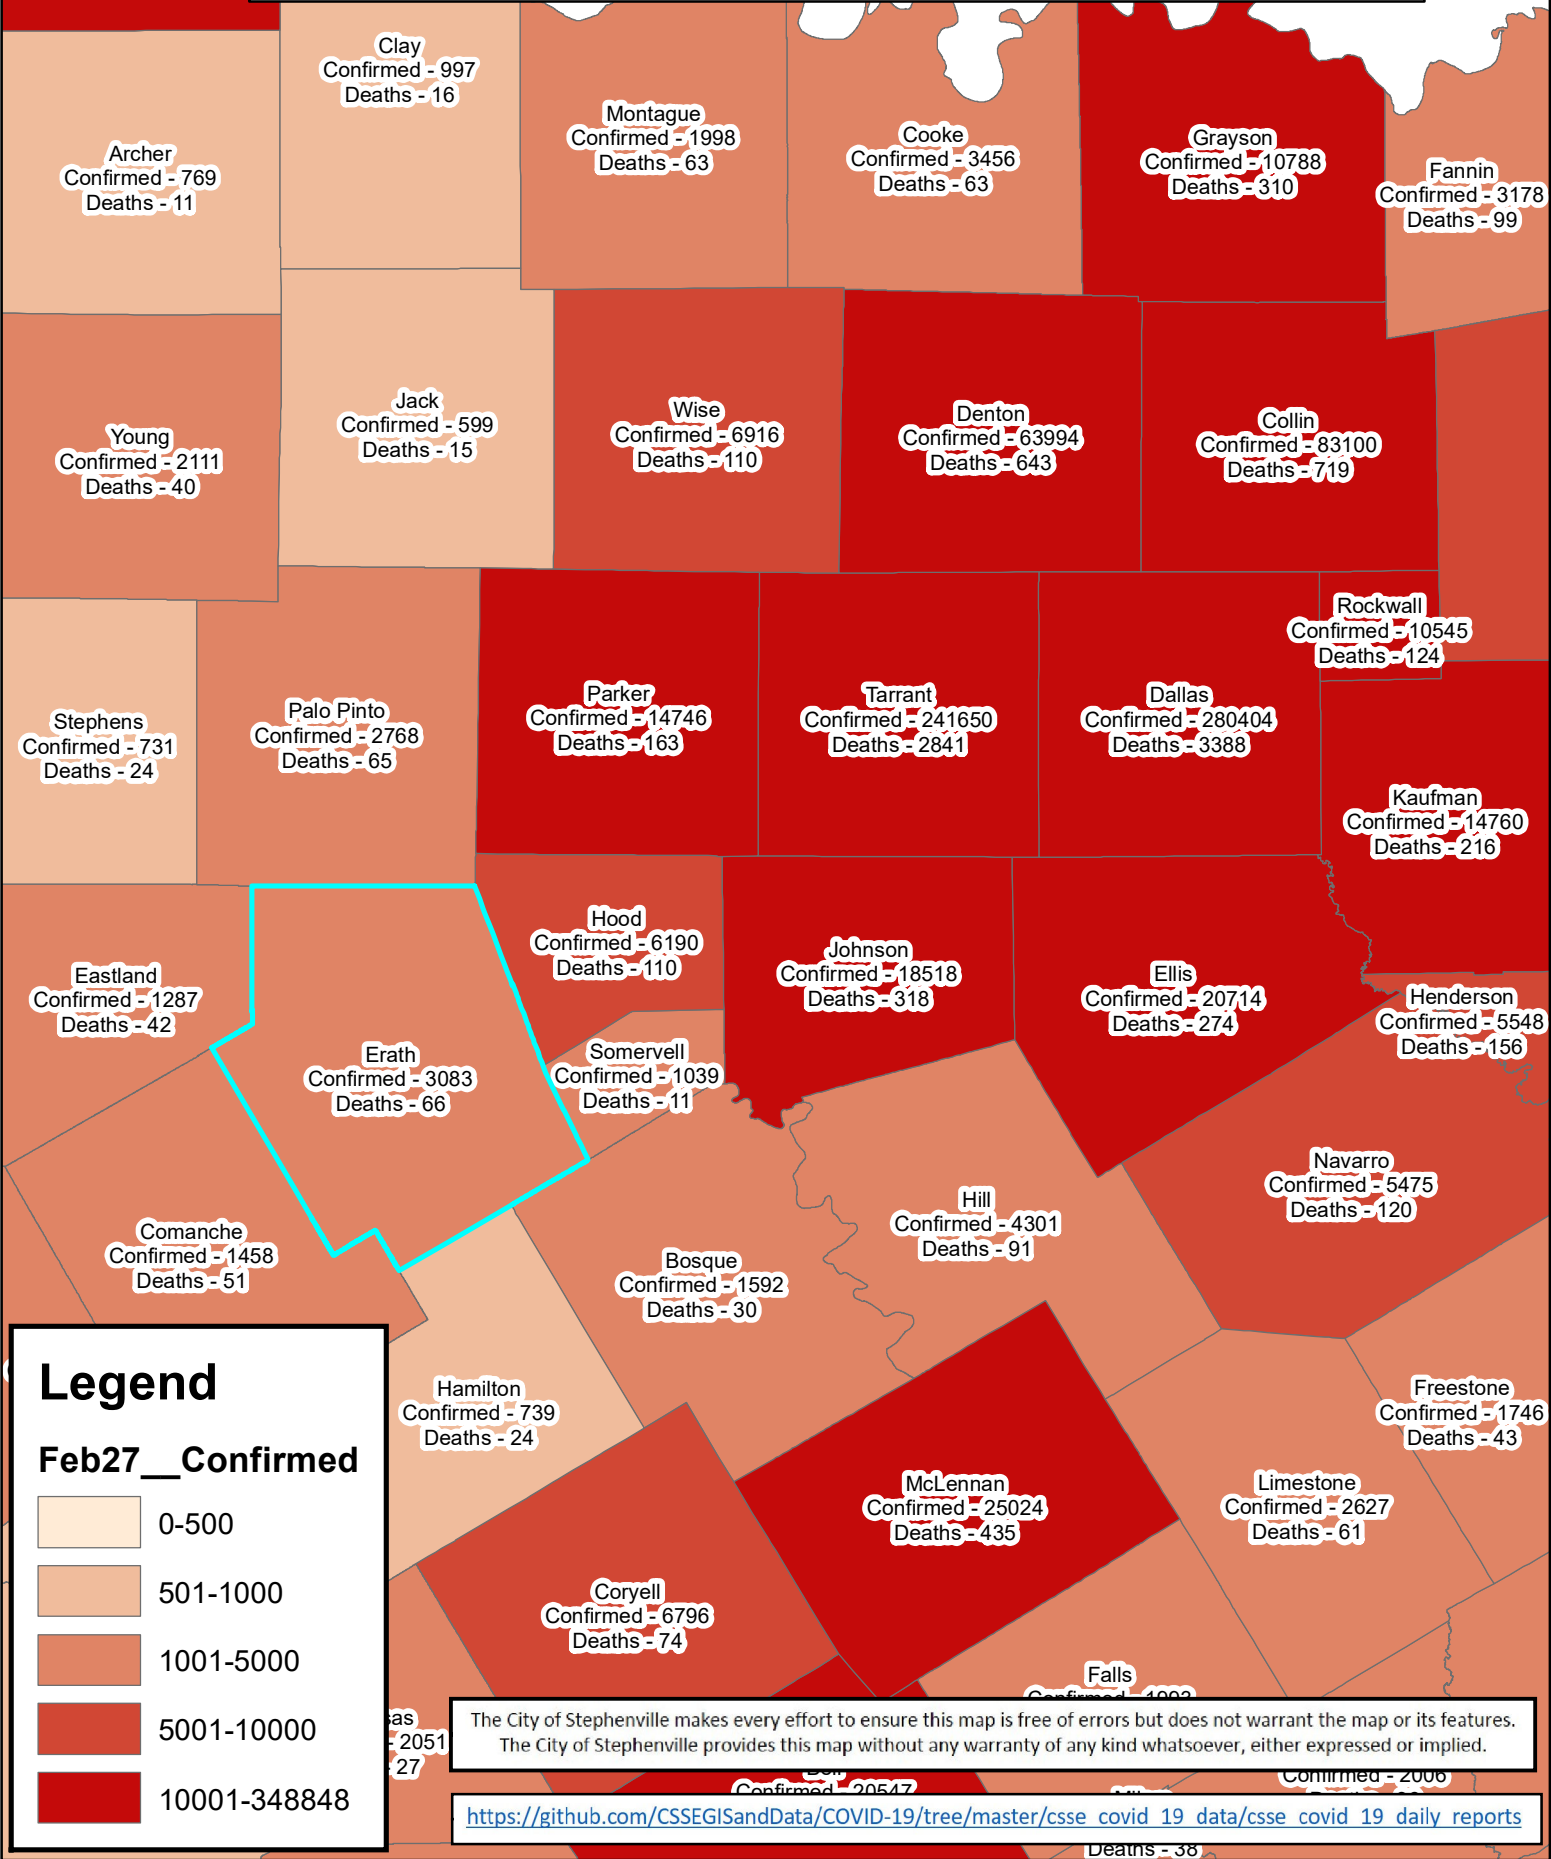

# Erath County Area Covid-19 Confirmed Cases

## February 27, 2021

### Legend