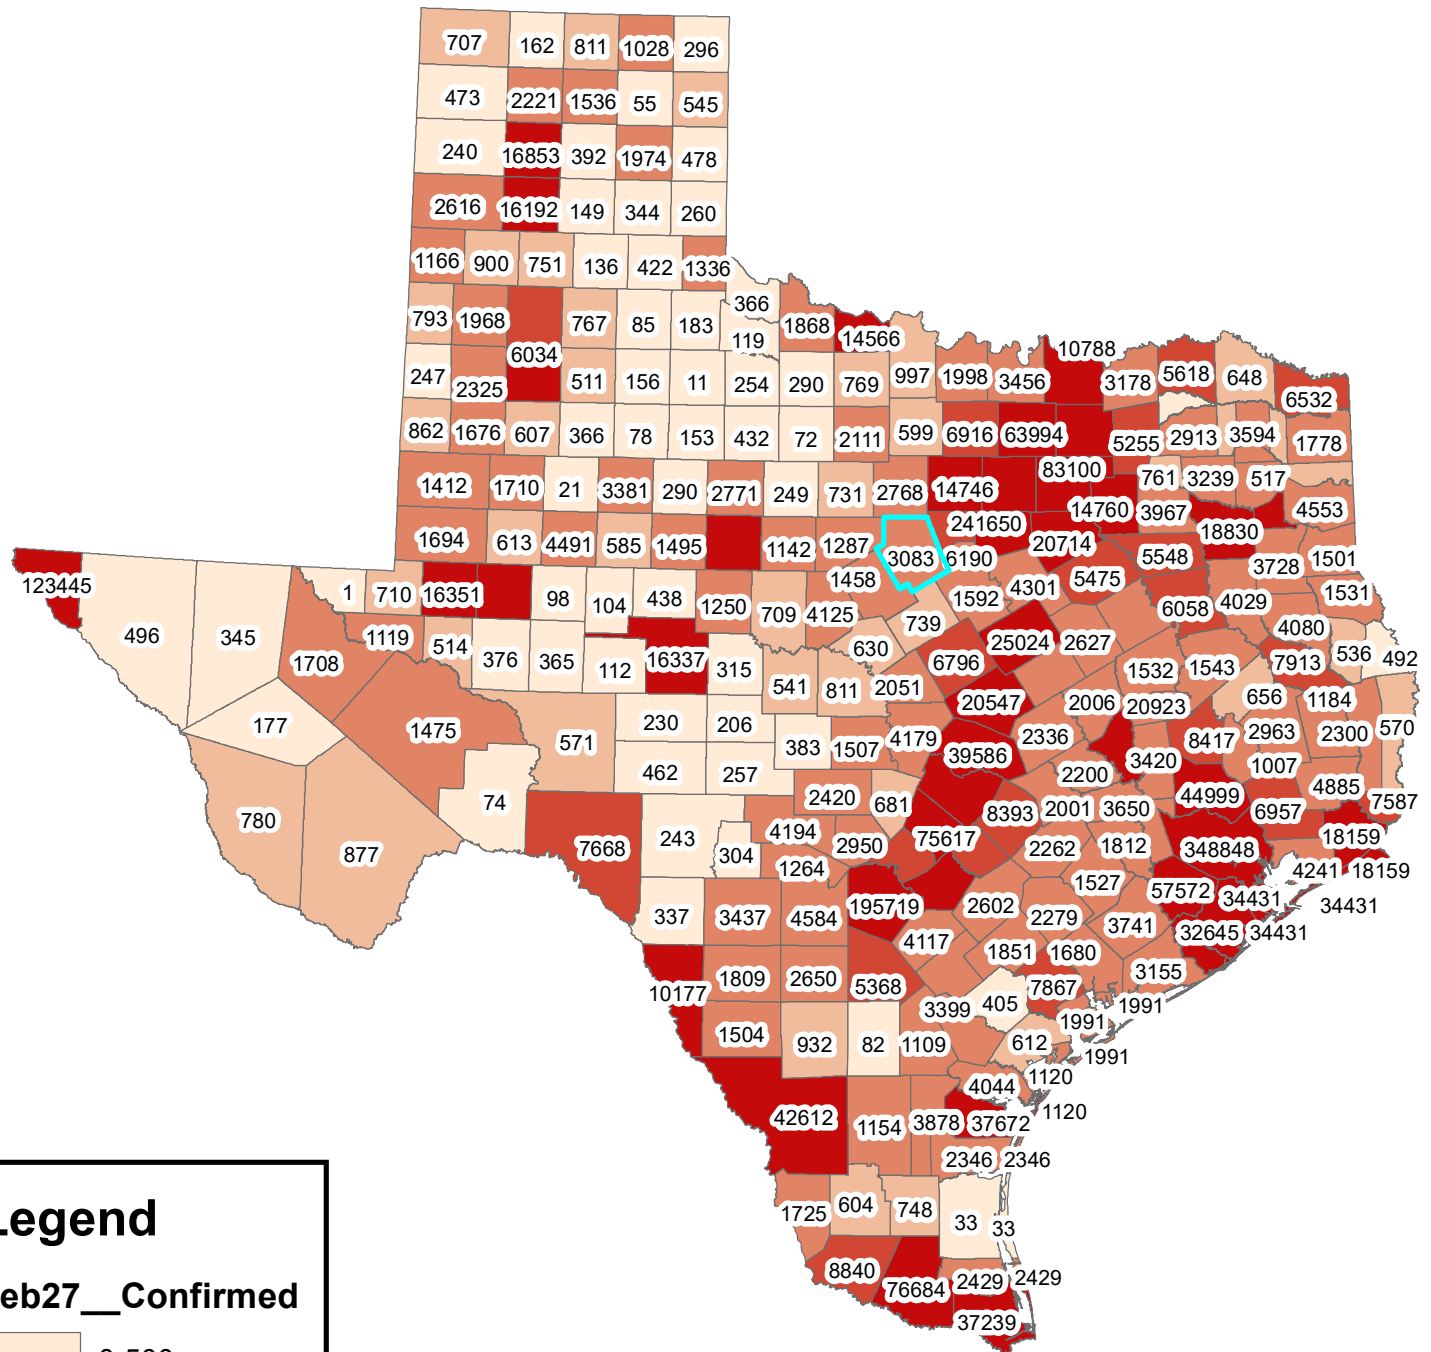

Texas Covid-19 Confirmed Cases February 27, 2021

Legend

Feb27__Confirmed

The City of Stephenville makes every effort to ensure this map is free of errors but does not warrant the map or its features. The City of Stephenville provides this map without any warranty of any kind whatsoever, either expressed or implied.

<https://github.com/CSSEGISandData/COVID-19/tree/master/csse covid 19 data/csse covid 19 daily reports>