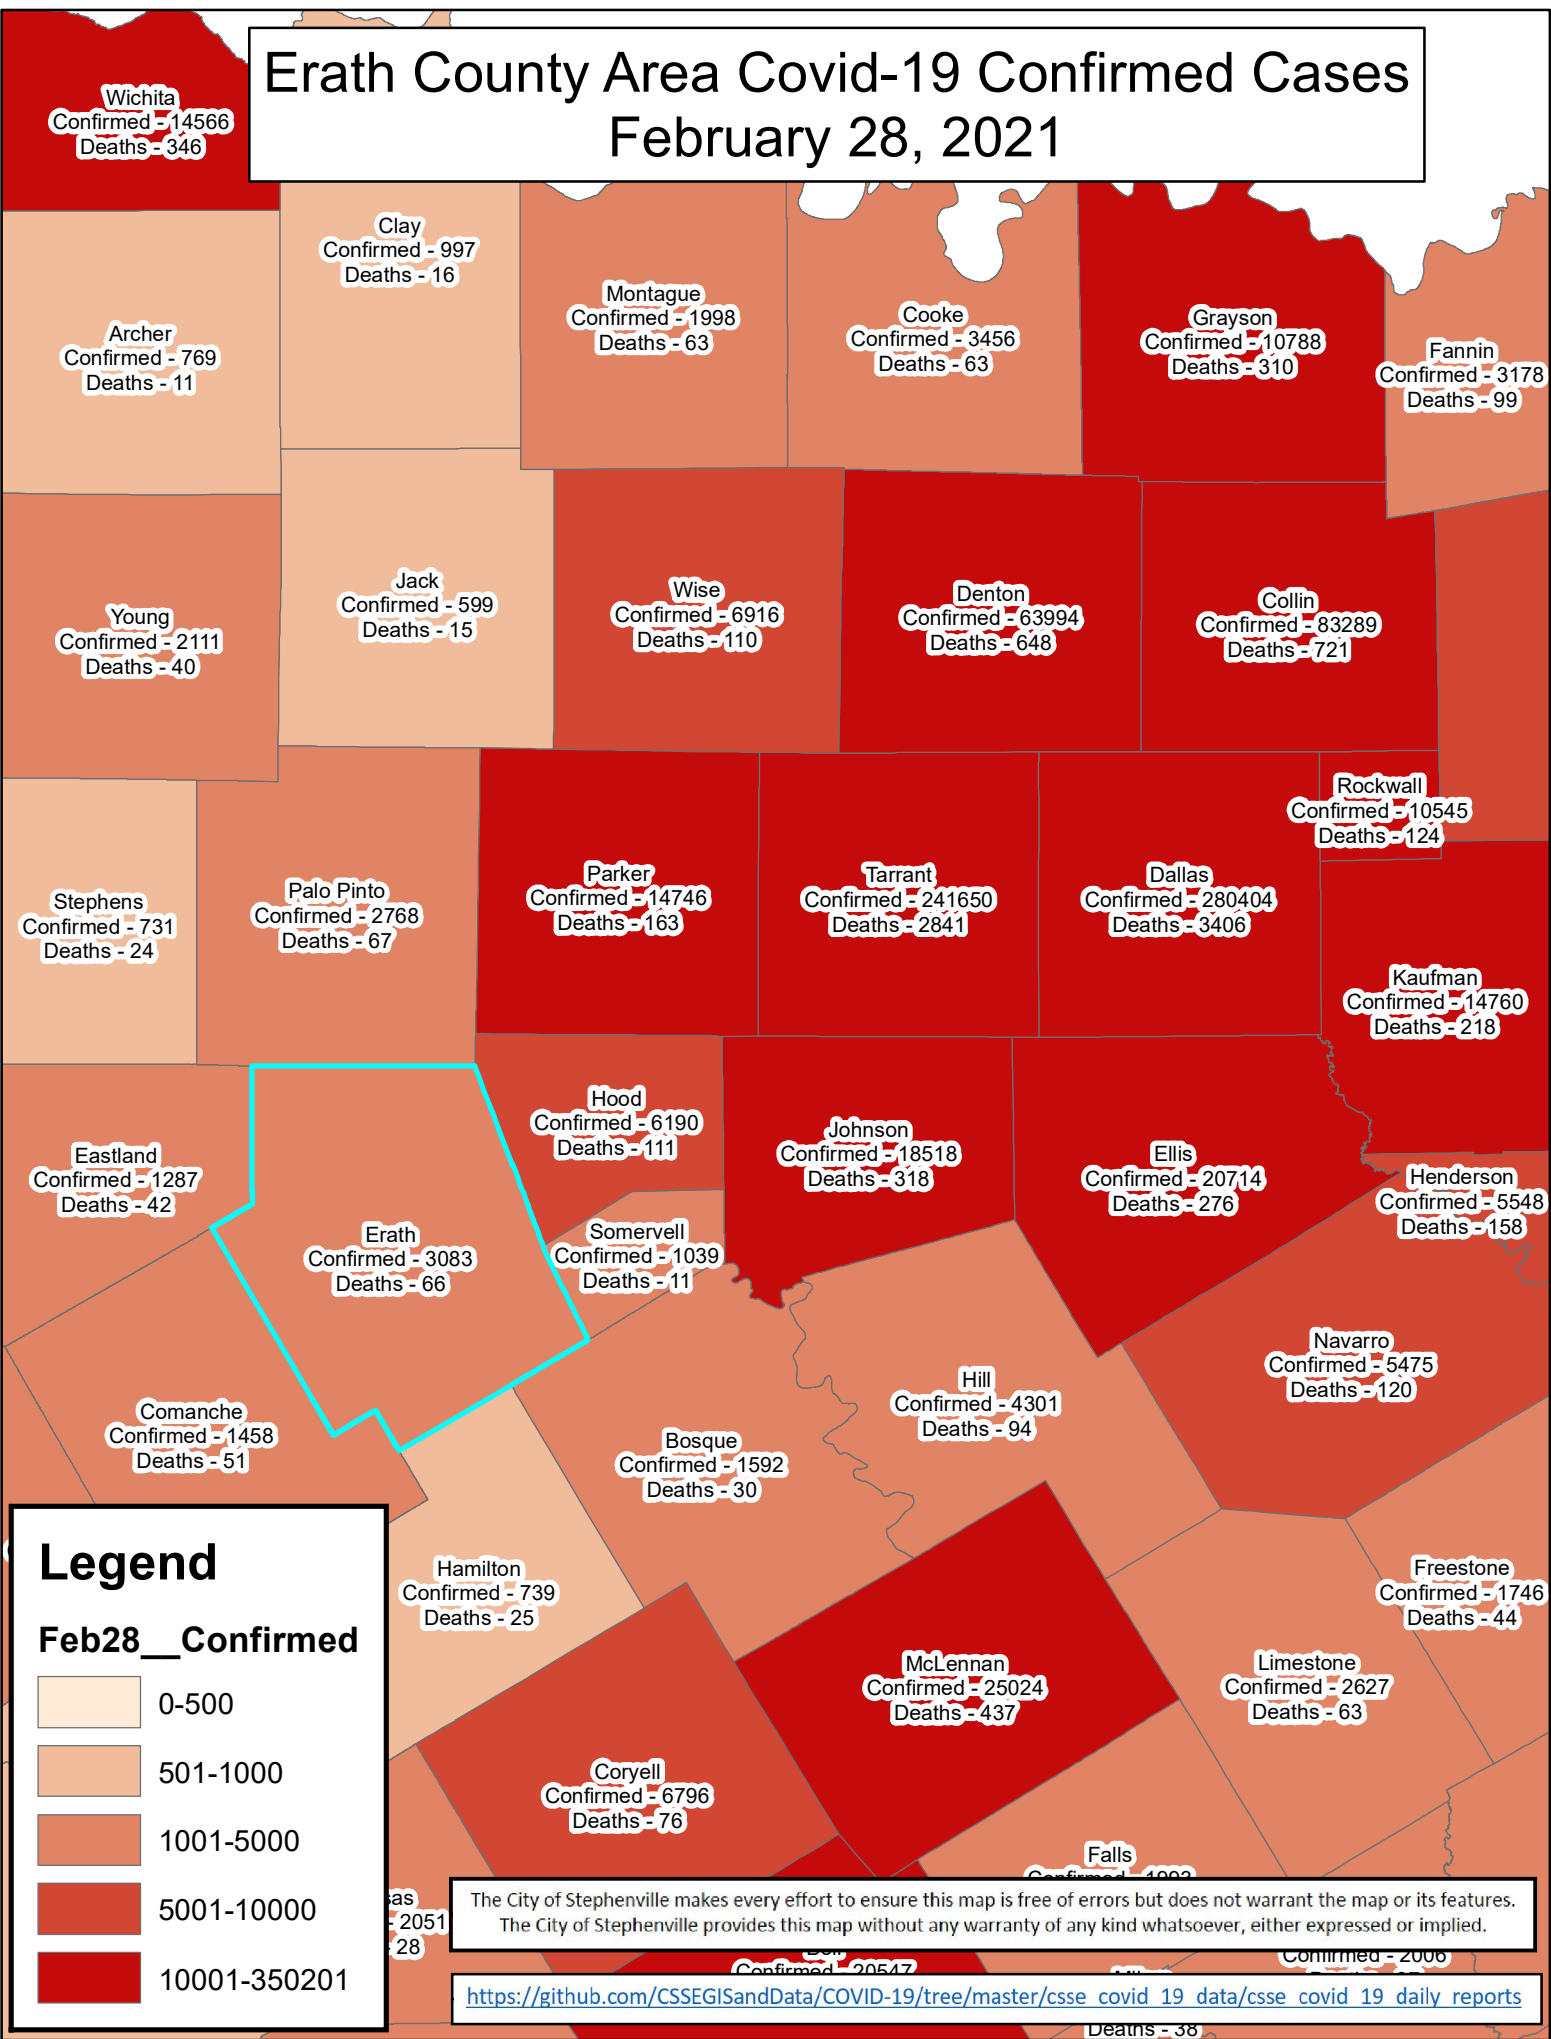

Erath County Area Covid-19 Confirmed Cases February 28, 2021

Legend

Feb28__Confirmed

The City of Stephenville makes every effort to ensure this map is free of errors but does not warrant the map or its features. The City of Stephenville provides this map without any warranty of any kind whatsoever, either expressed or implied.

<https://github.com/CSSEGISandData/COVID-19/tree/master/csse covid 19 data/csse covid 19 daily reports>