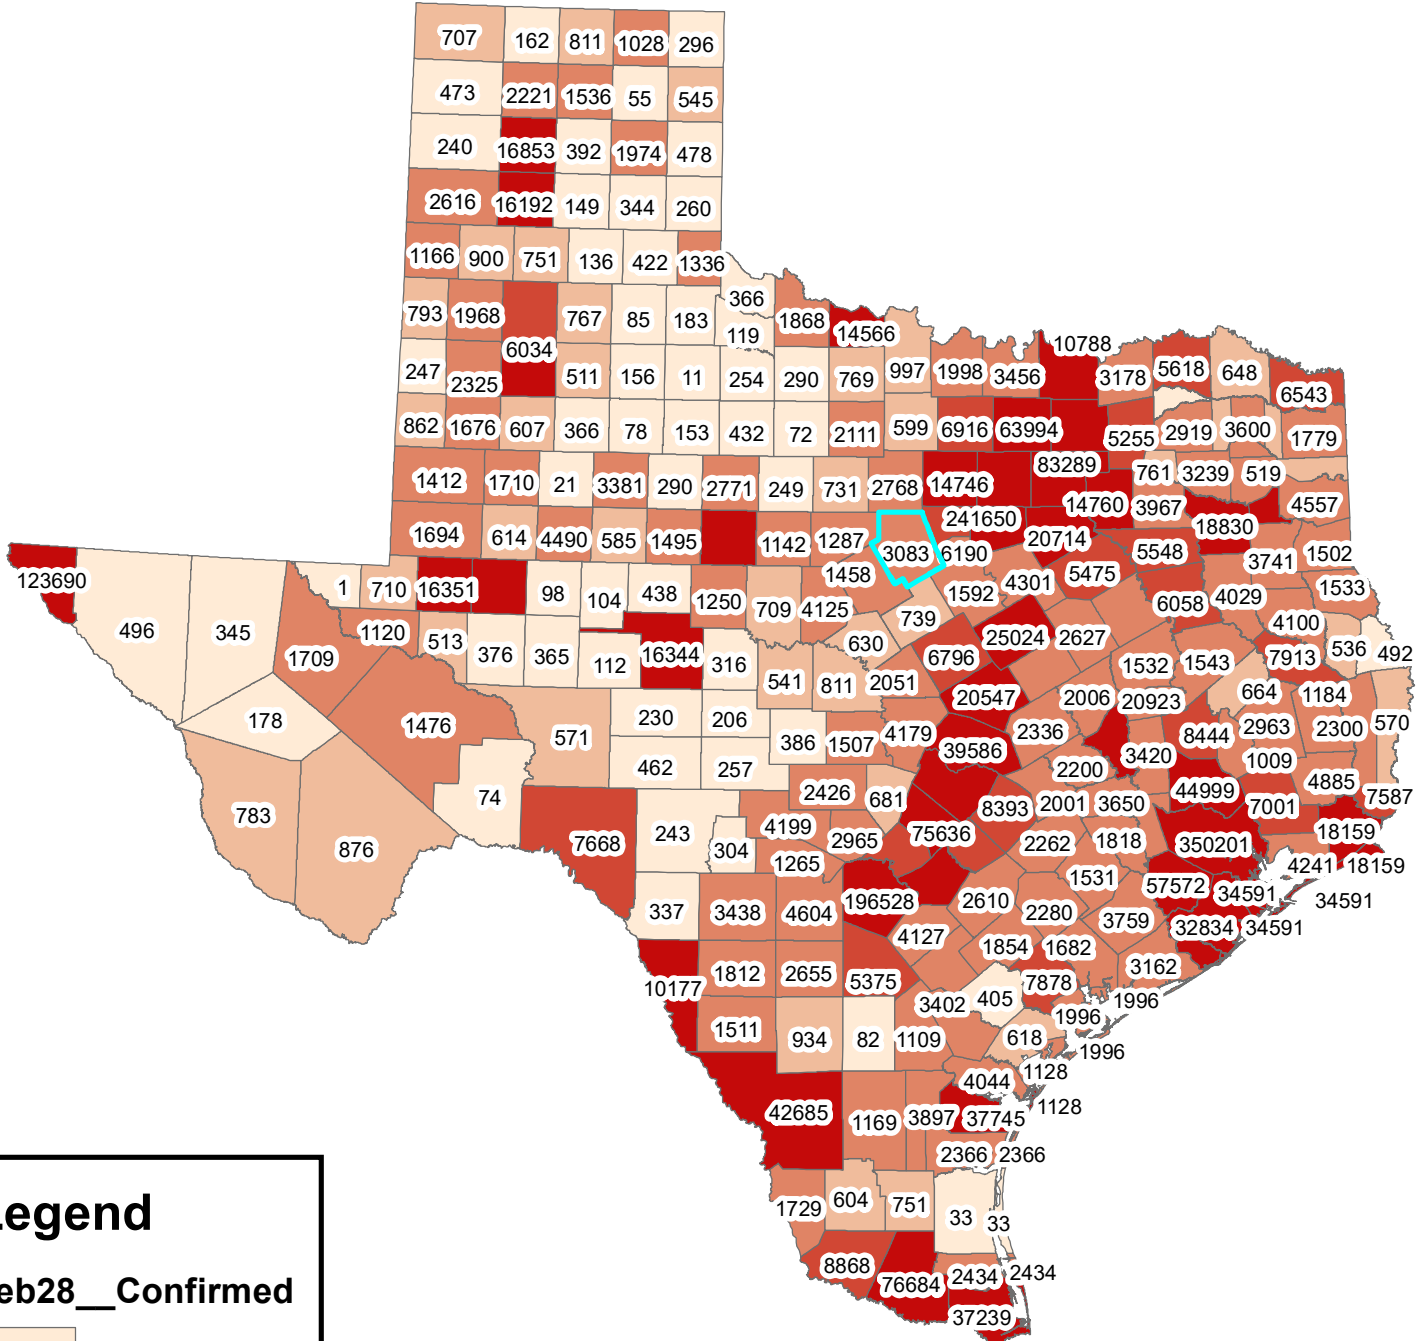

Texas Covid-19 Confirmed Cases February 28, 2021

Legend

Feb28__Confirmed

- 0-500
- 501-1000
- 1001-5000
- 5001-10000
- 10001-350201

The City of Stephenville makes every effort to ensure this map is free of errors but does not warrant the map or its features. The City of Stephenville provides this map without any warranty of any kind whatsoever, either expressed or implied.

[https://github.com/CSSEGISandData/COVID-19/tree/master/csse covid 19 data/csse covid 19 daily reports](https://github.com/CSSEGISandData/COVID-19/tree/master/csse%20covid%2019%20data/csse%20covid%2019%20daily%20reports)