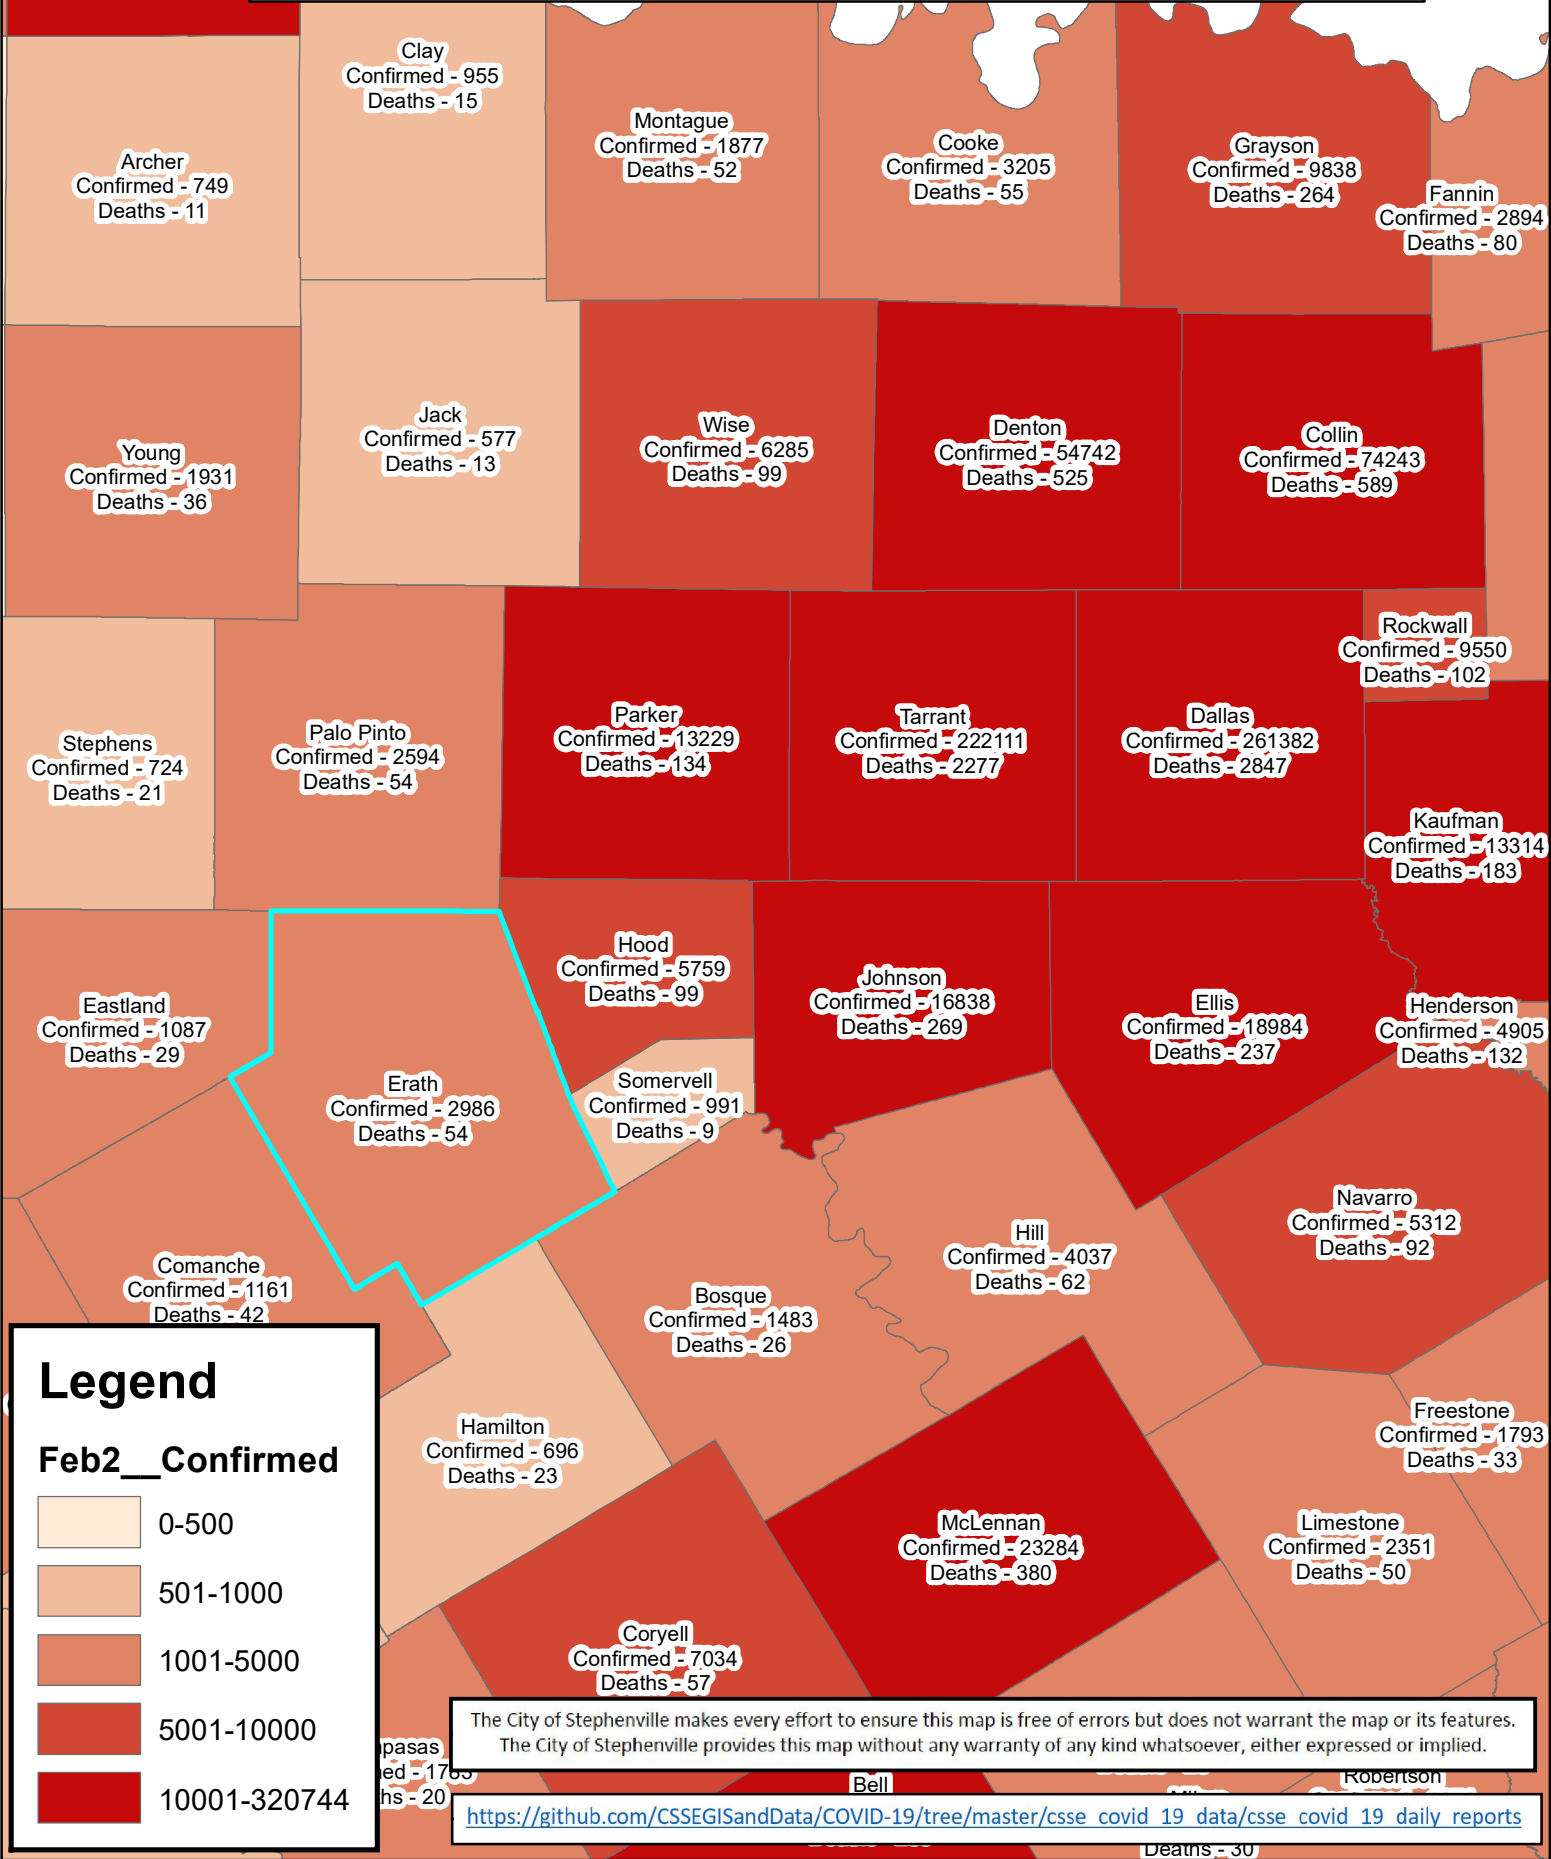

Erath County Area Covid-19 Confirmed Cases

February 2, 2021

Legend

Feb2__Confirmed

- 0-500
- 501-1000
- 1001-5000
- 5001-10000
- 10001-320744

The City of Stephenville makes every effort to ensure this map is free of errors but does not warrant the map or its features. The City of Stephenville provides this map without any warranty of any kind whatsoever, either expressed or implied.

https://github.com/CSSEGISandData/COVID-19/tree/master/csse_covid_19_data/csse_covid_19_daily_reports