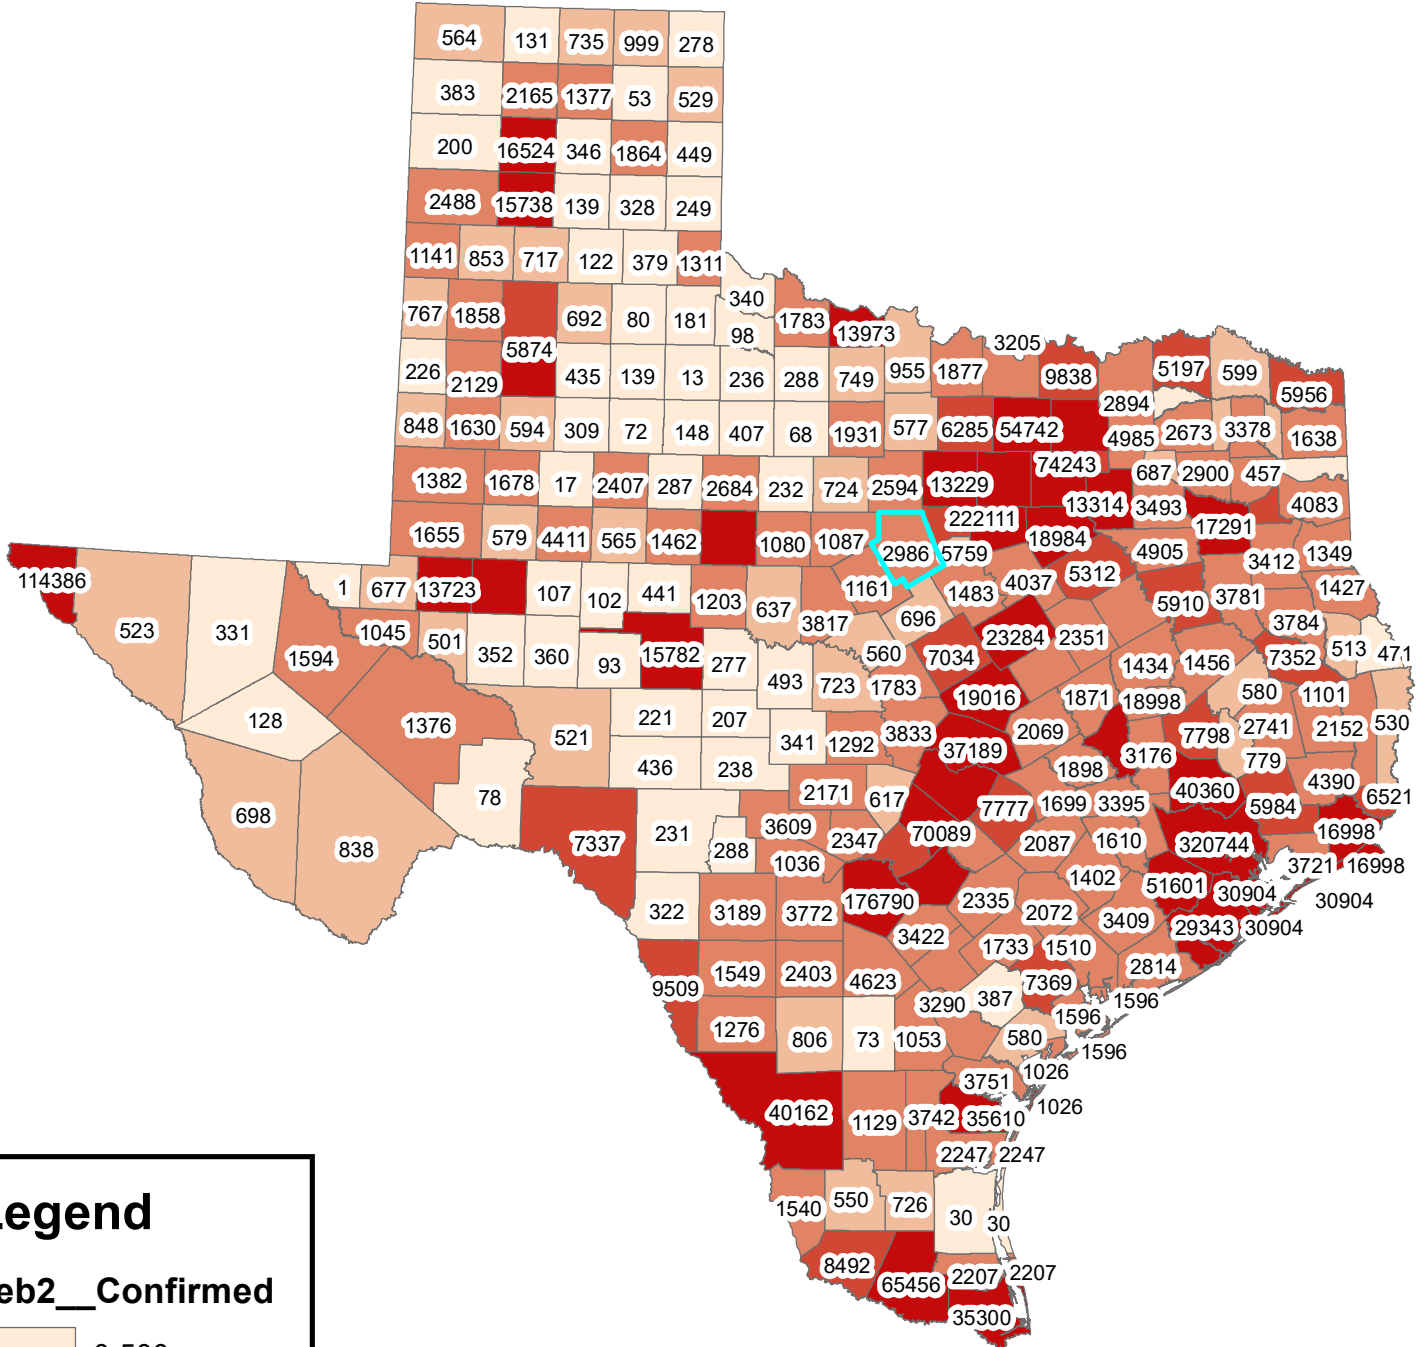

# Texas Covid-19 Confirmed Cases February 2, 2021

## Legend