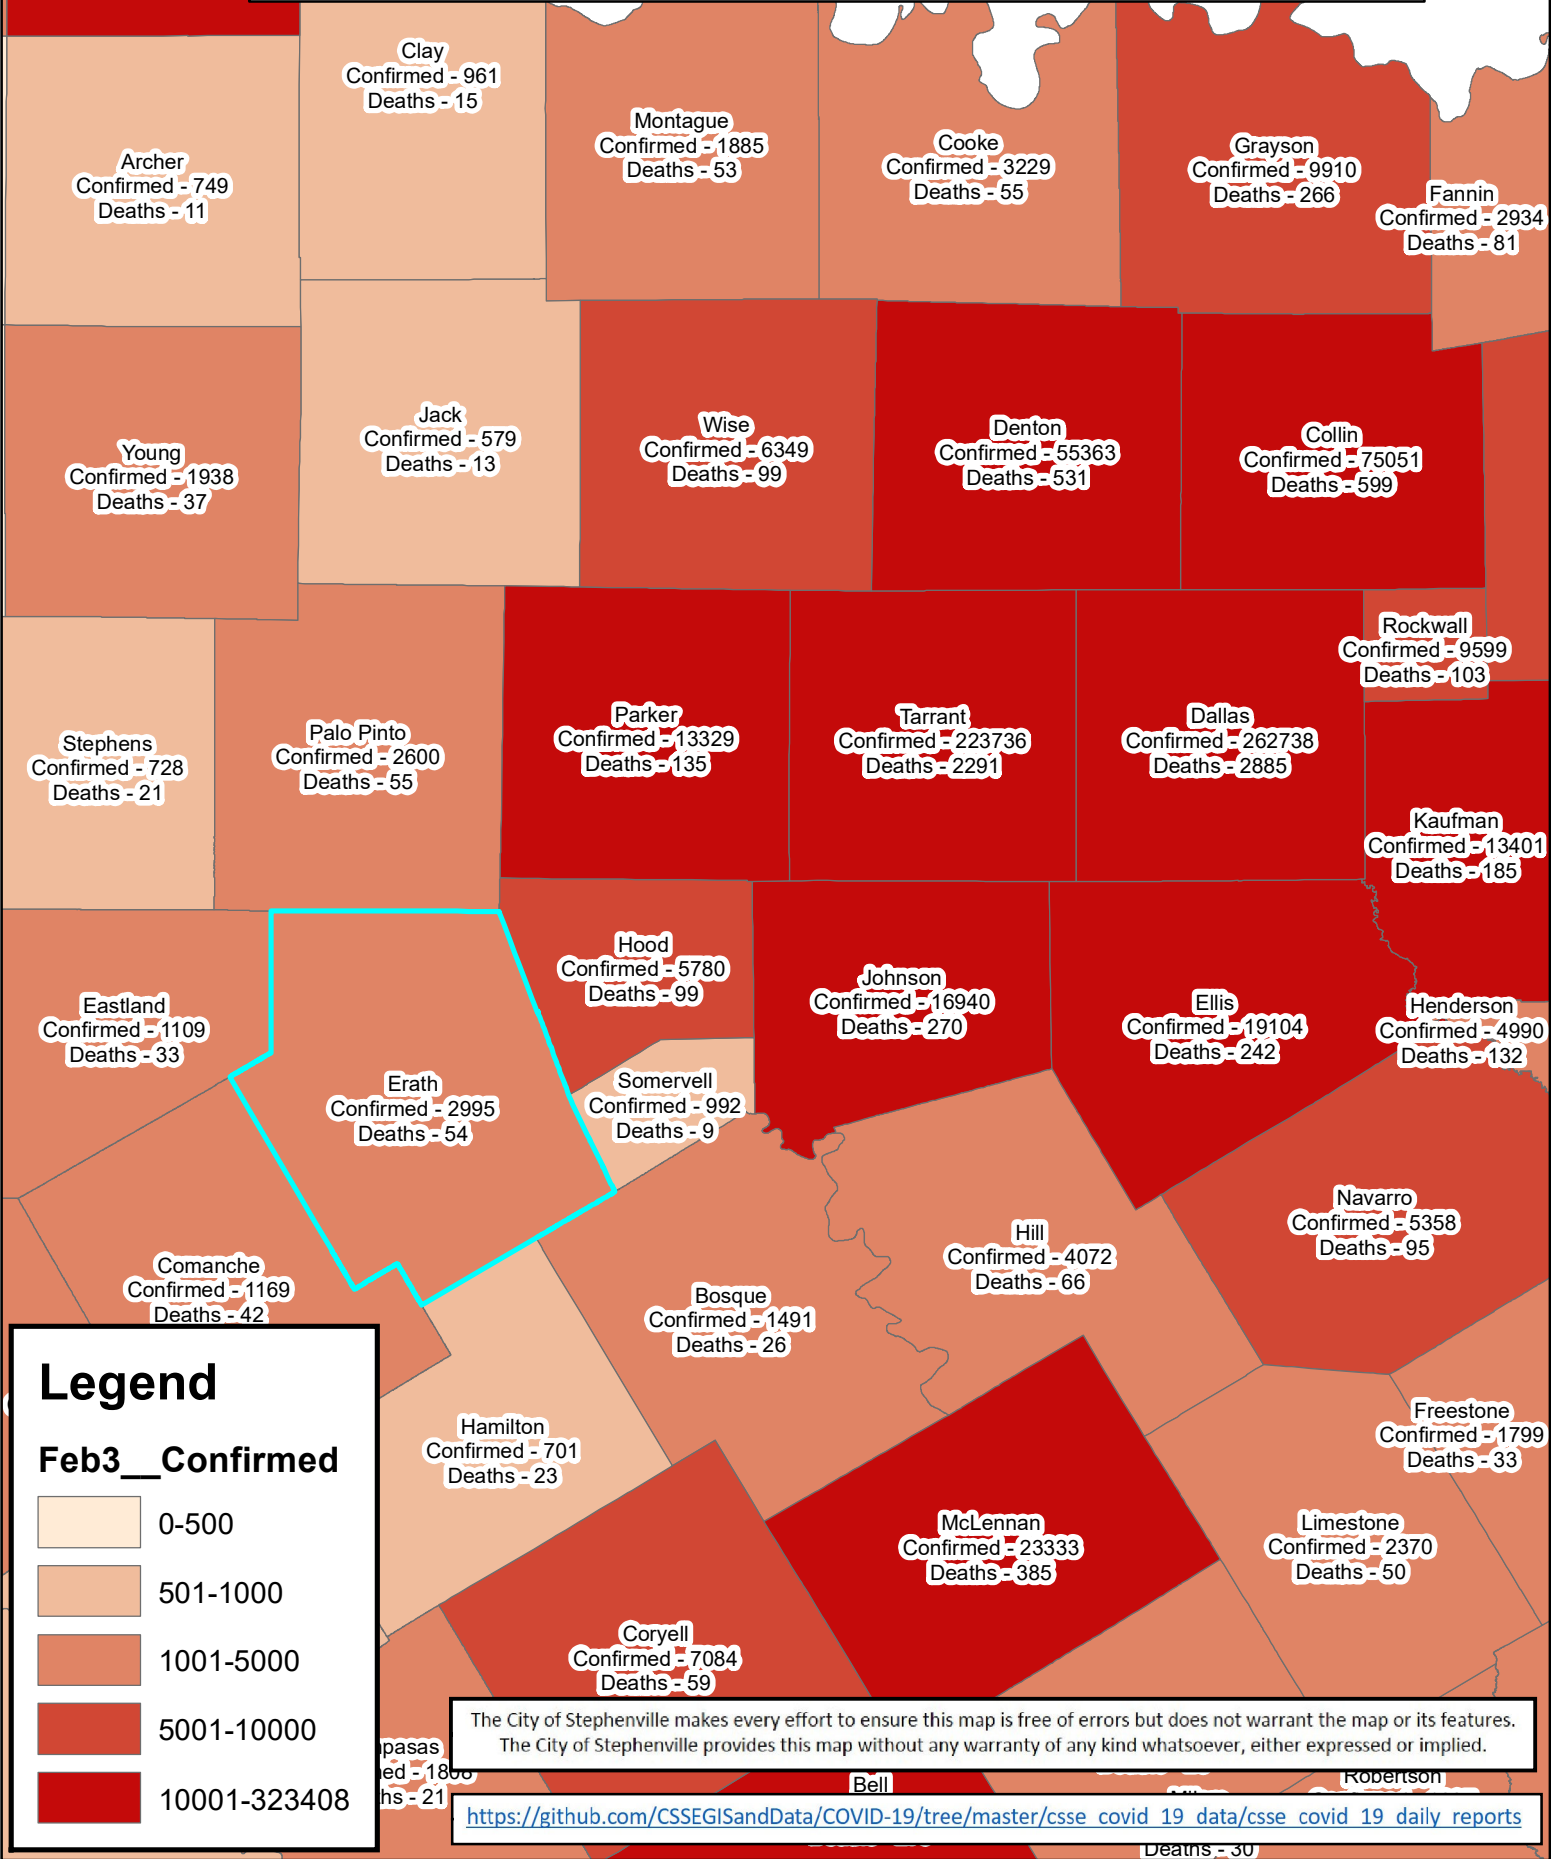

# Erath County Area Covid-19 Confirmed Cases

## February 3, 2021

### Legend