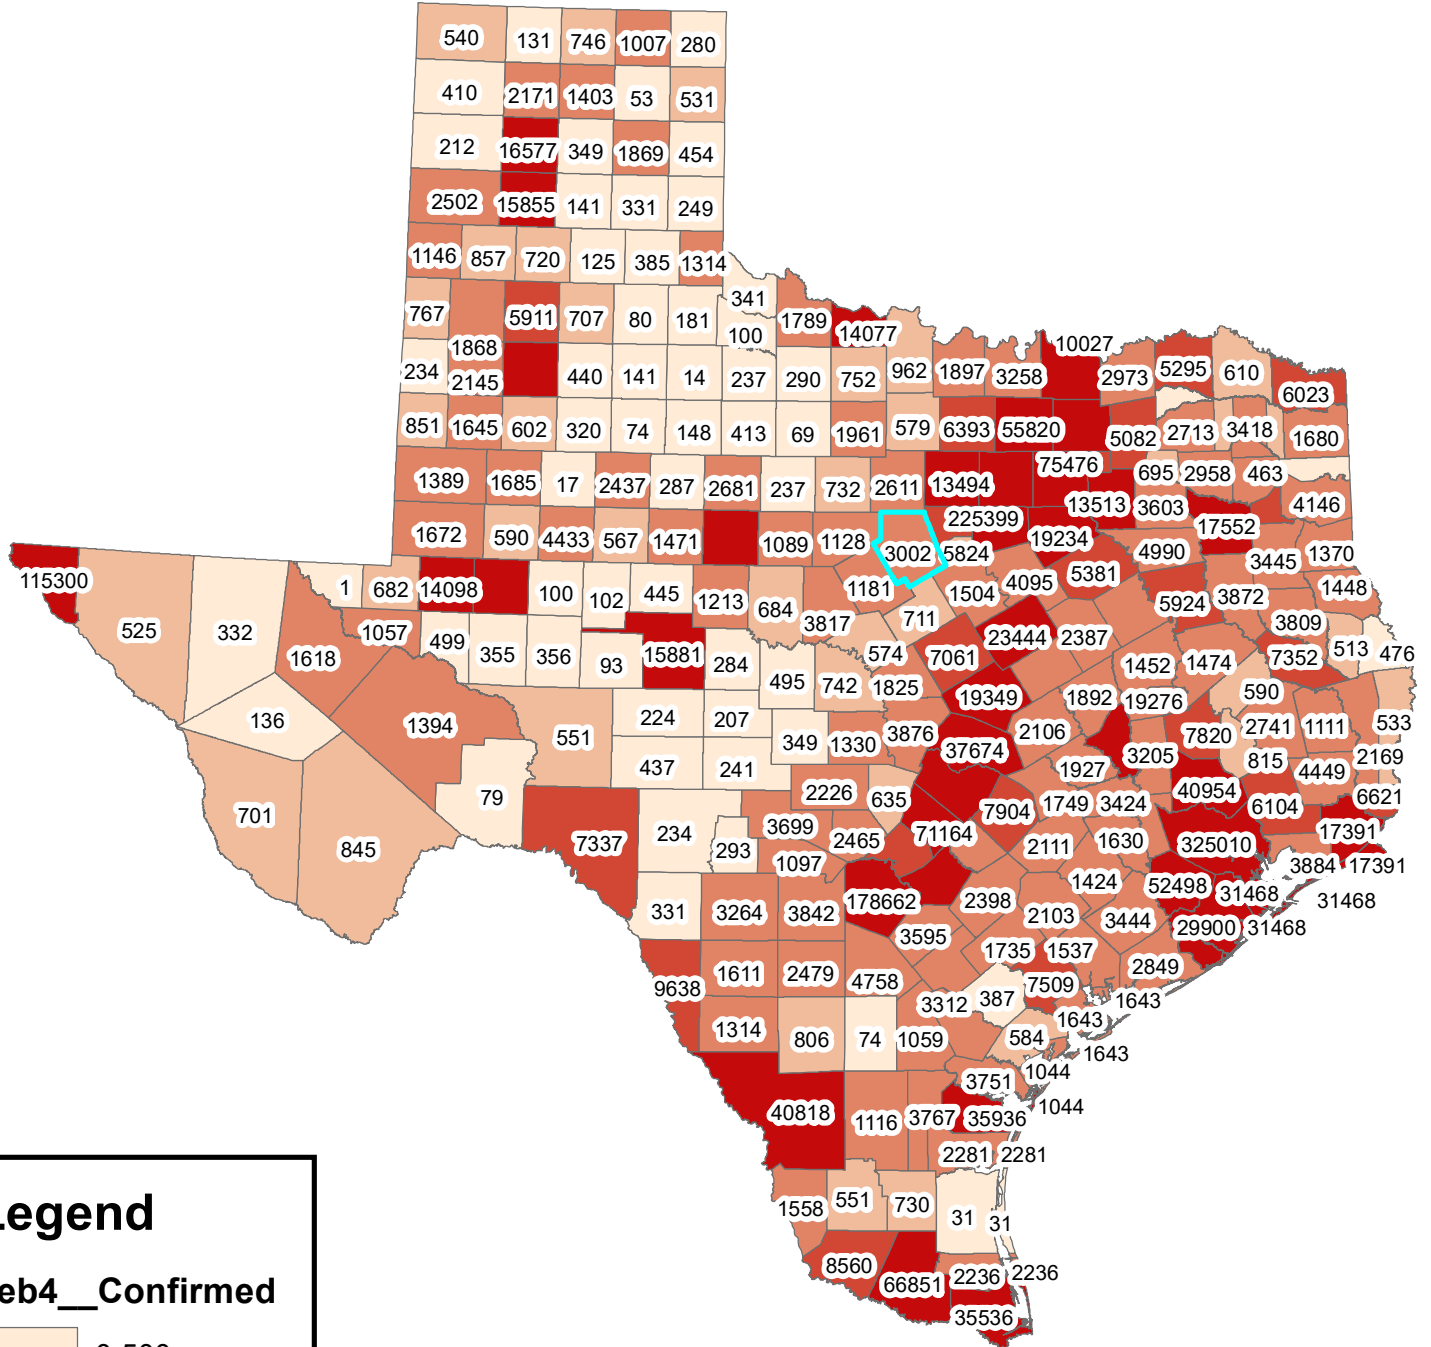

Texas Covid-19 Confirmed Cases

February 4, 2021

Legend

Feb4__Confirmed

The City of Stephenville makes every effort to ensure this map is free of errors but does not warrant the map or its features. The City of Stephenville provides this map without any warranty of any kind whatsoever, either expressed or implied.

https://github.com/CSSEGISandData/COVID-19/tree/master/csse_covid_19_data/csse_covid_19_daily_reports