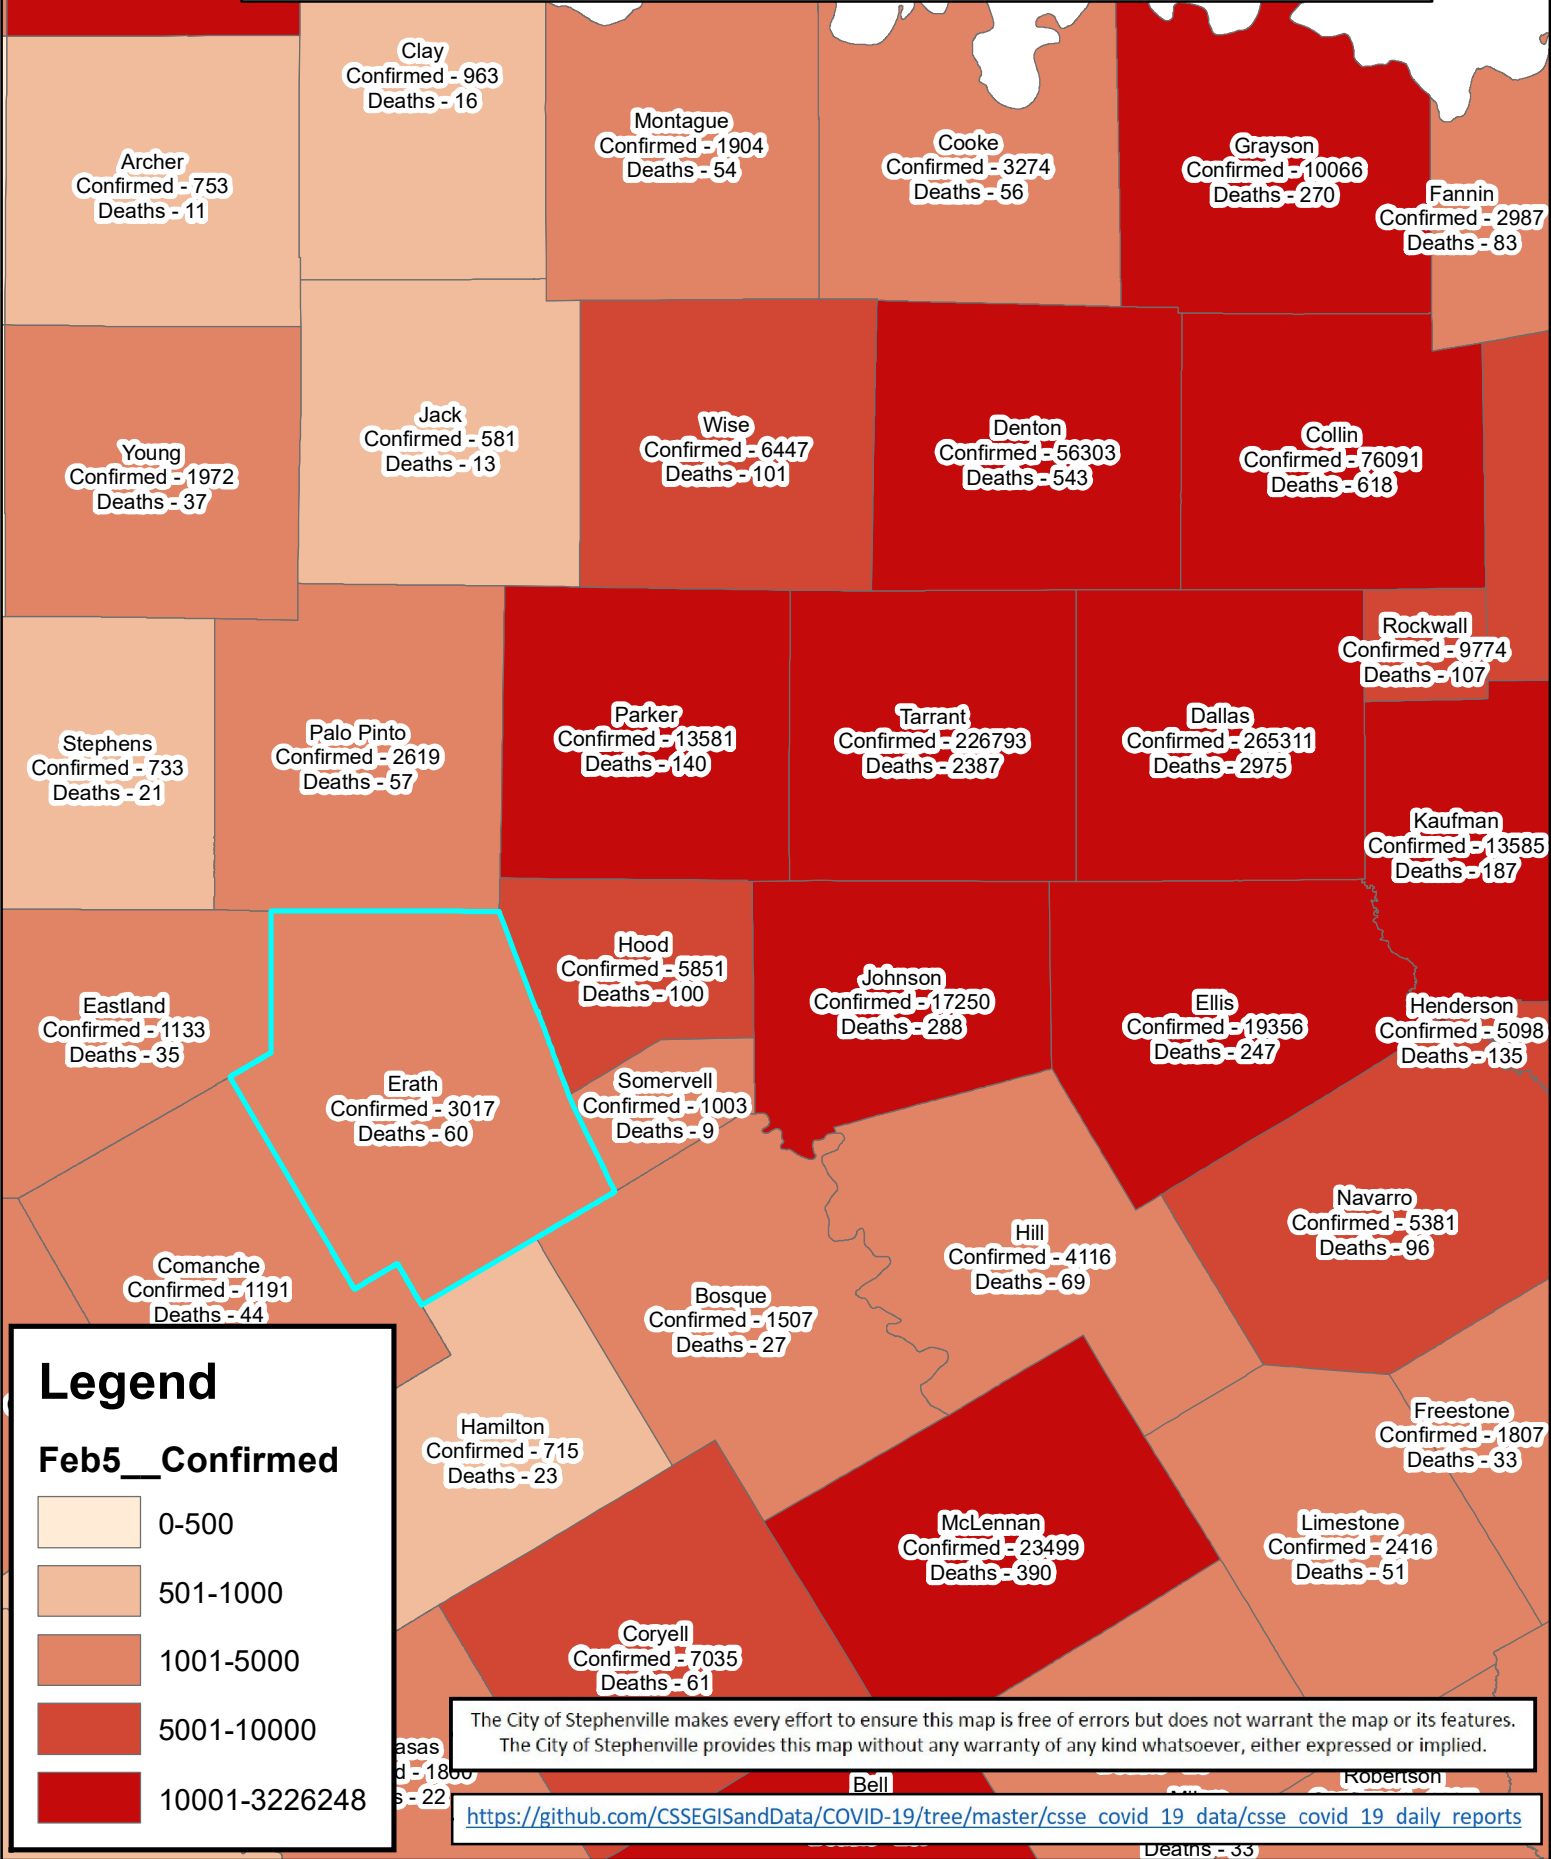

# Erath County Area Covid-19 Confirmed Cases

## February 5, 2021

### Legend