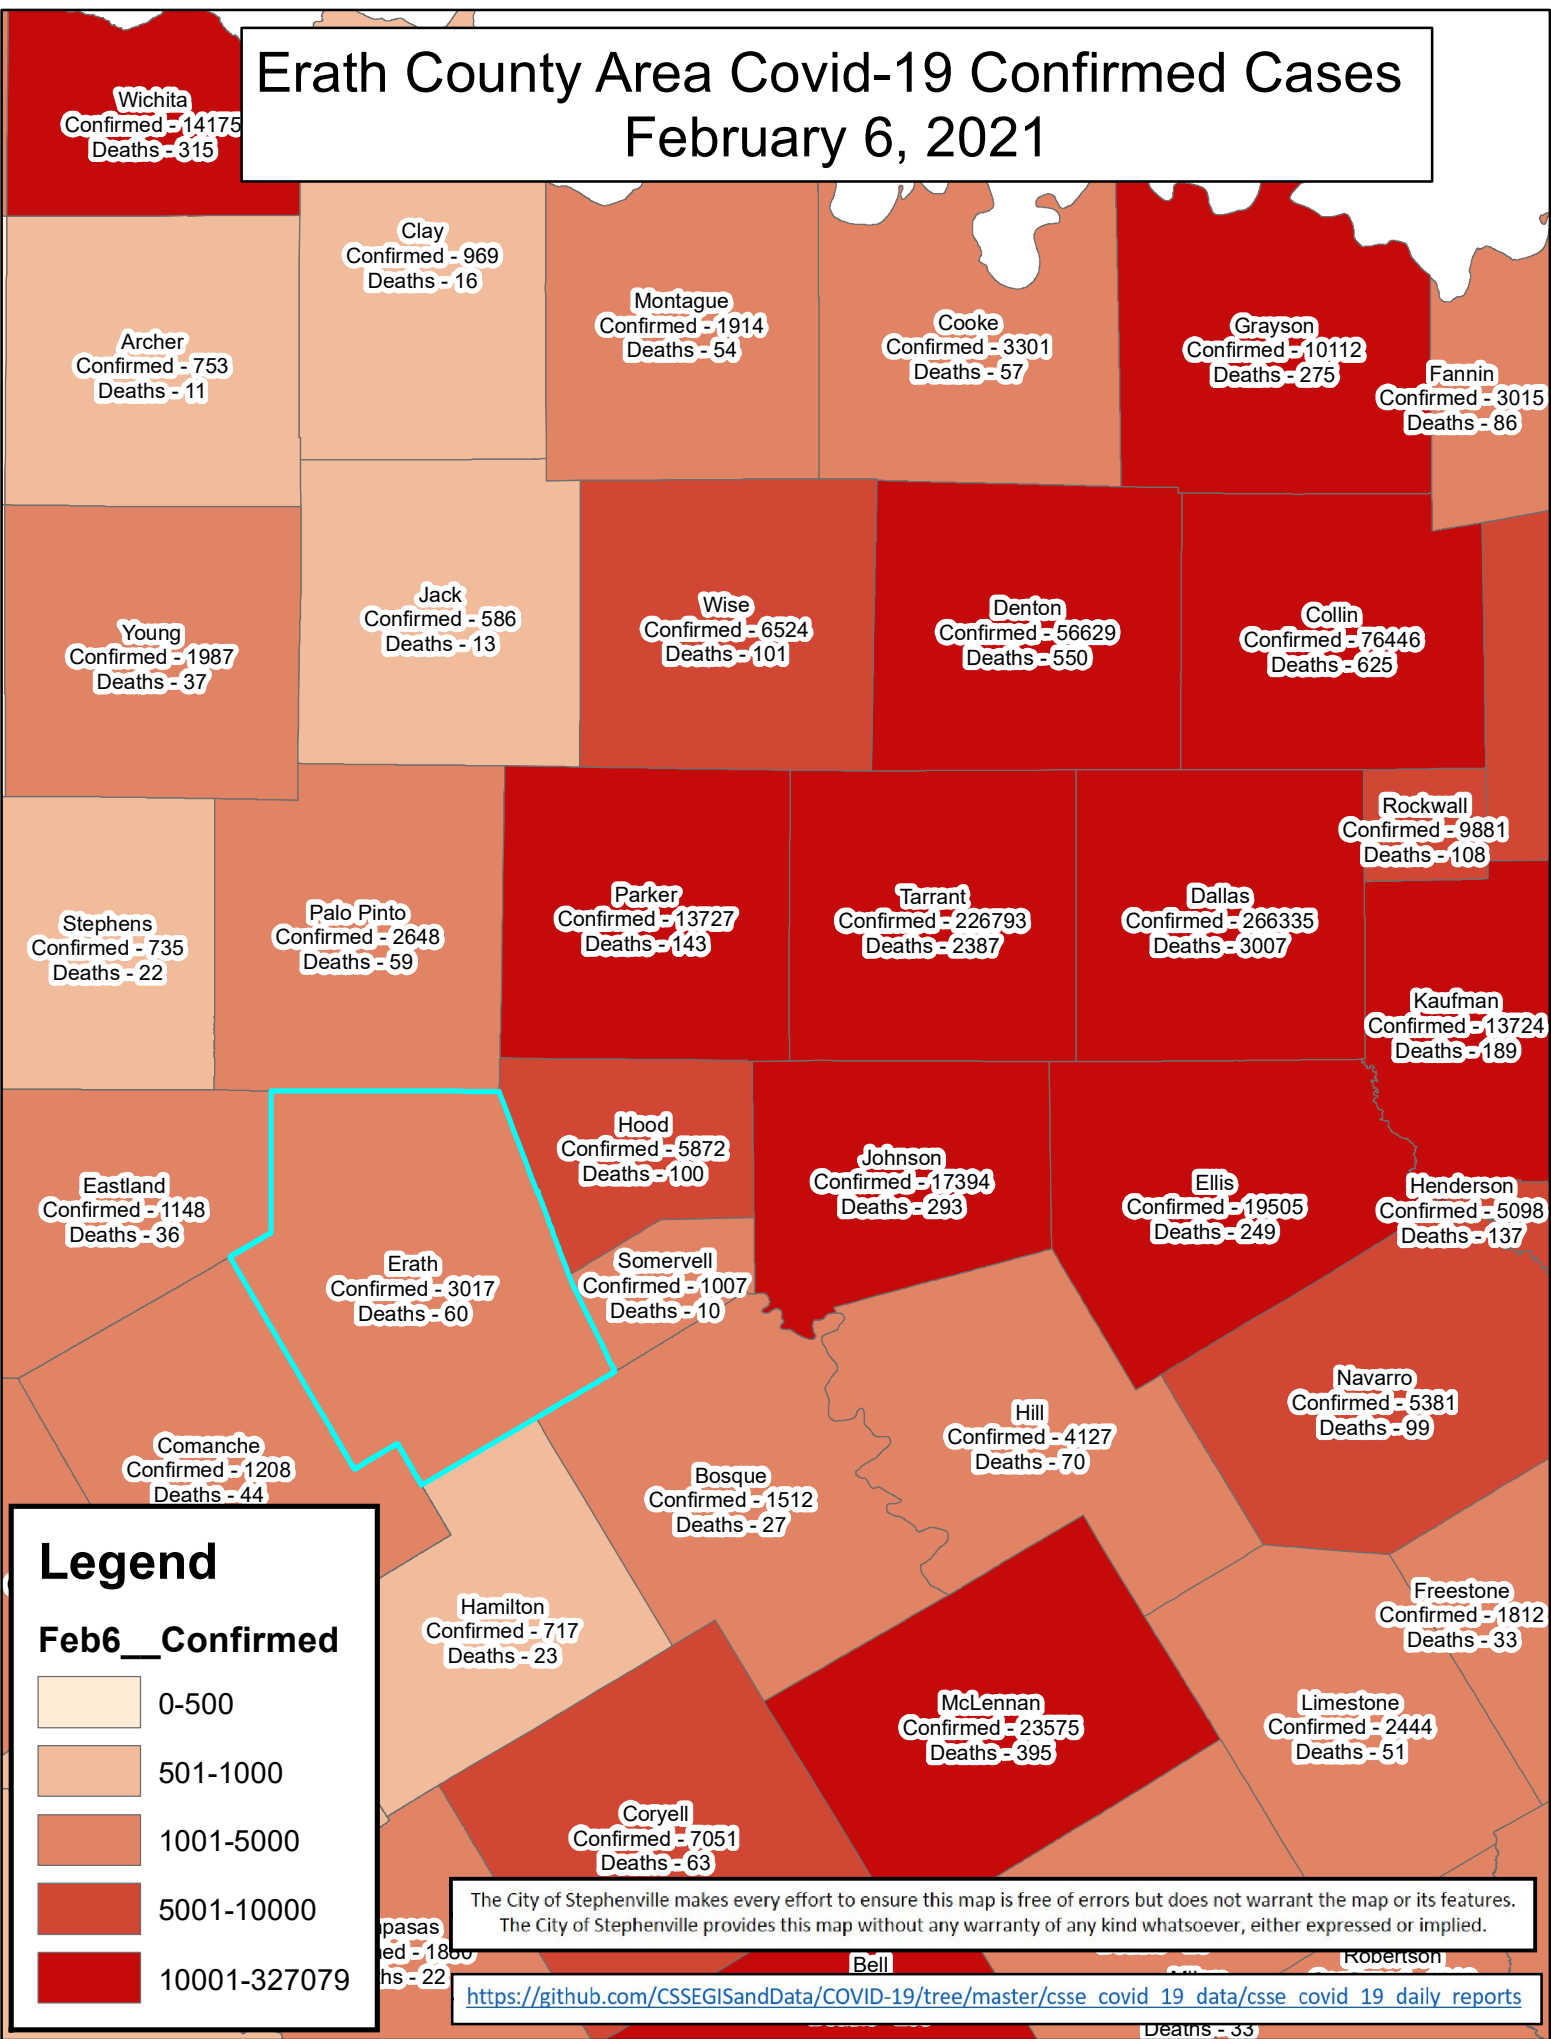

Erath County Area Covid-19 Confirmed Cases

February 6, 2021

Legend

Feb6__Confirmed

- 0-500
- 501-1000
- 1001-5000
- 5001-10000
- 10001-327079

The City of Stephenville makes every effort to ensure this map is free of errors but does not warrant the map or its features. The City of Stephenville provides this map without any warranty of any kind whatsoever, either expressed or implied.

https://github.com/CSSEGISandData/COVID-19/tree/master/csse_covid_19_data/csse_covid_19_daily_reports