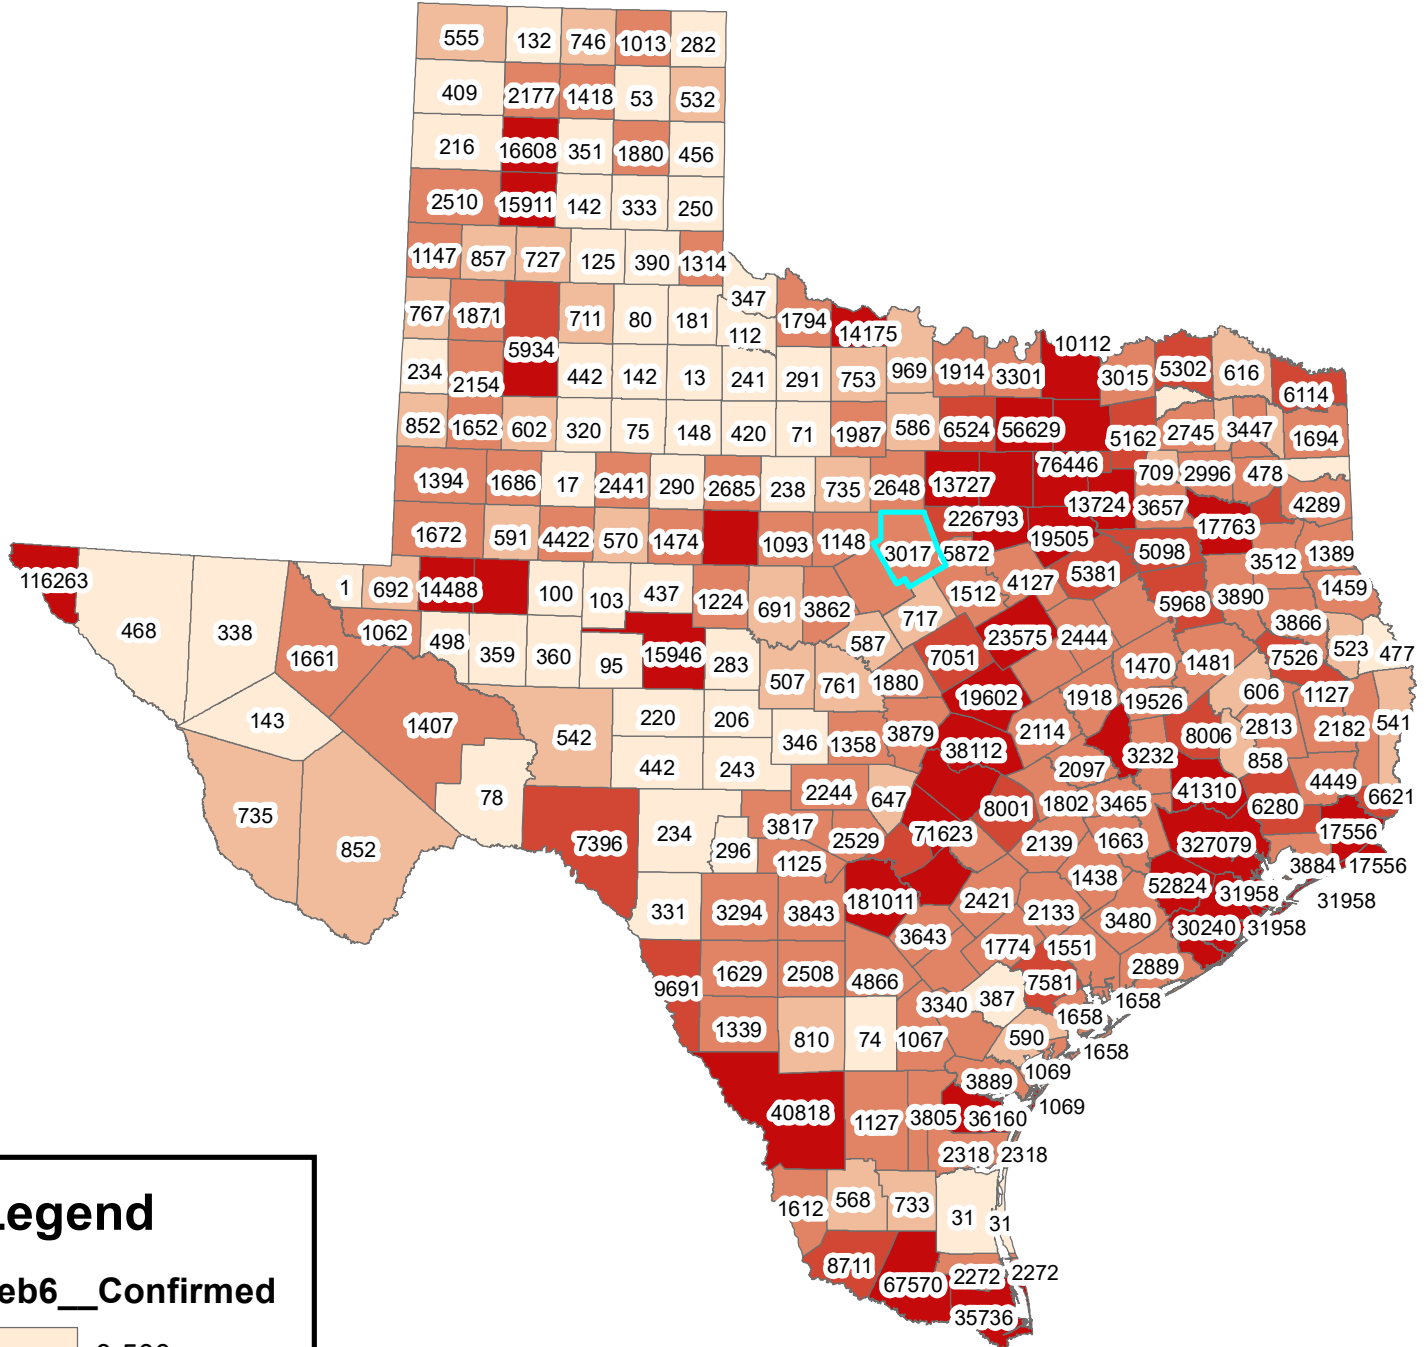

Texas Covid-19 Confirmed Cases

February 6, 2021

Legend

Feb6__Confirmed

- 0-500
- 501-1000
- 1001-5000
- 5001-10000
- 10001-327079

The City of Stephenville makes every effort to ensure this map is free of errors but does not warrant the map or its features. The City of Stephenville provides this map without any warranty of any kind whatsoever, either expressed or implied.

[https://github.com/CSSEGISandData/COVID-19/tree/master/csse covid 19 data/csse covid 19 daily reports](https://github.com/CSSEGISandData/COVID-19/tree/master/csse%20covid%2019%20data/csse%20covid%2019%20daily%20reports)