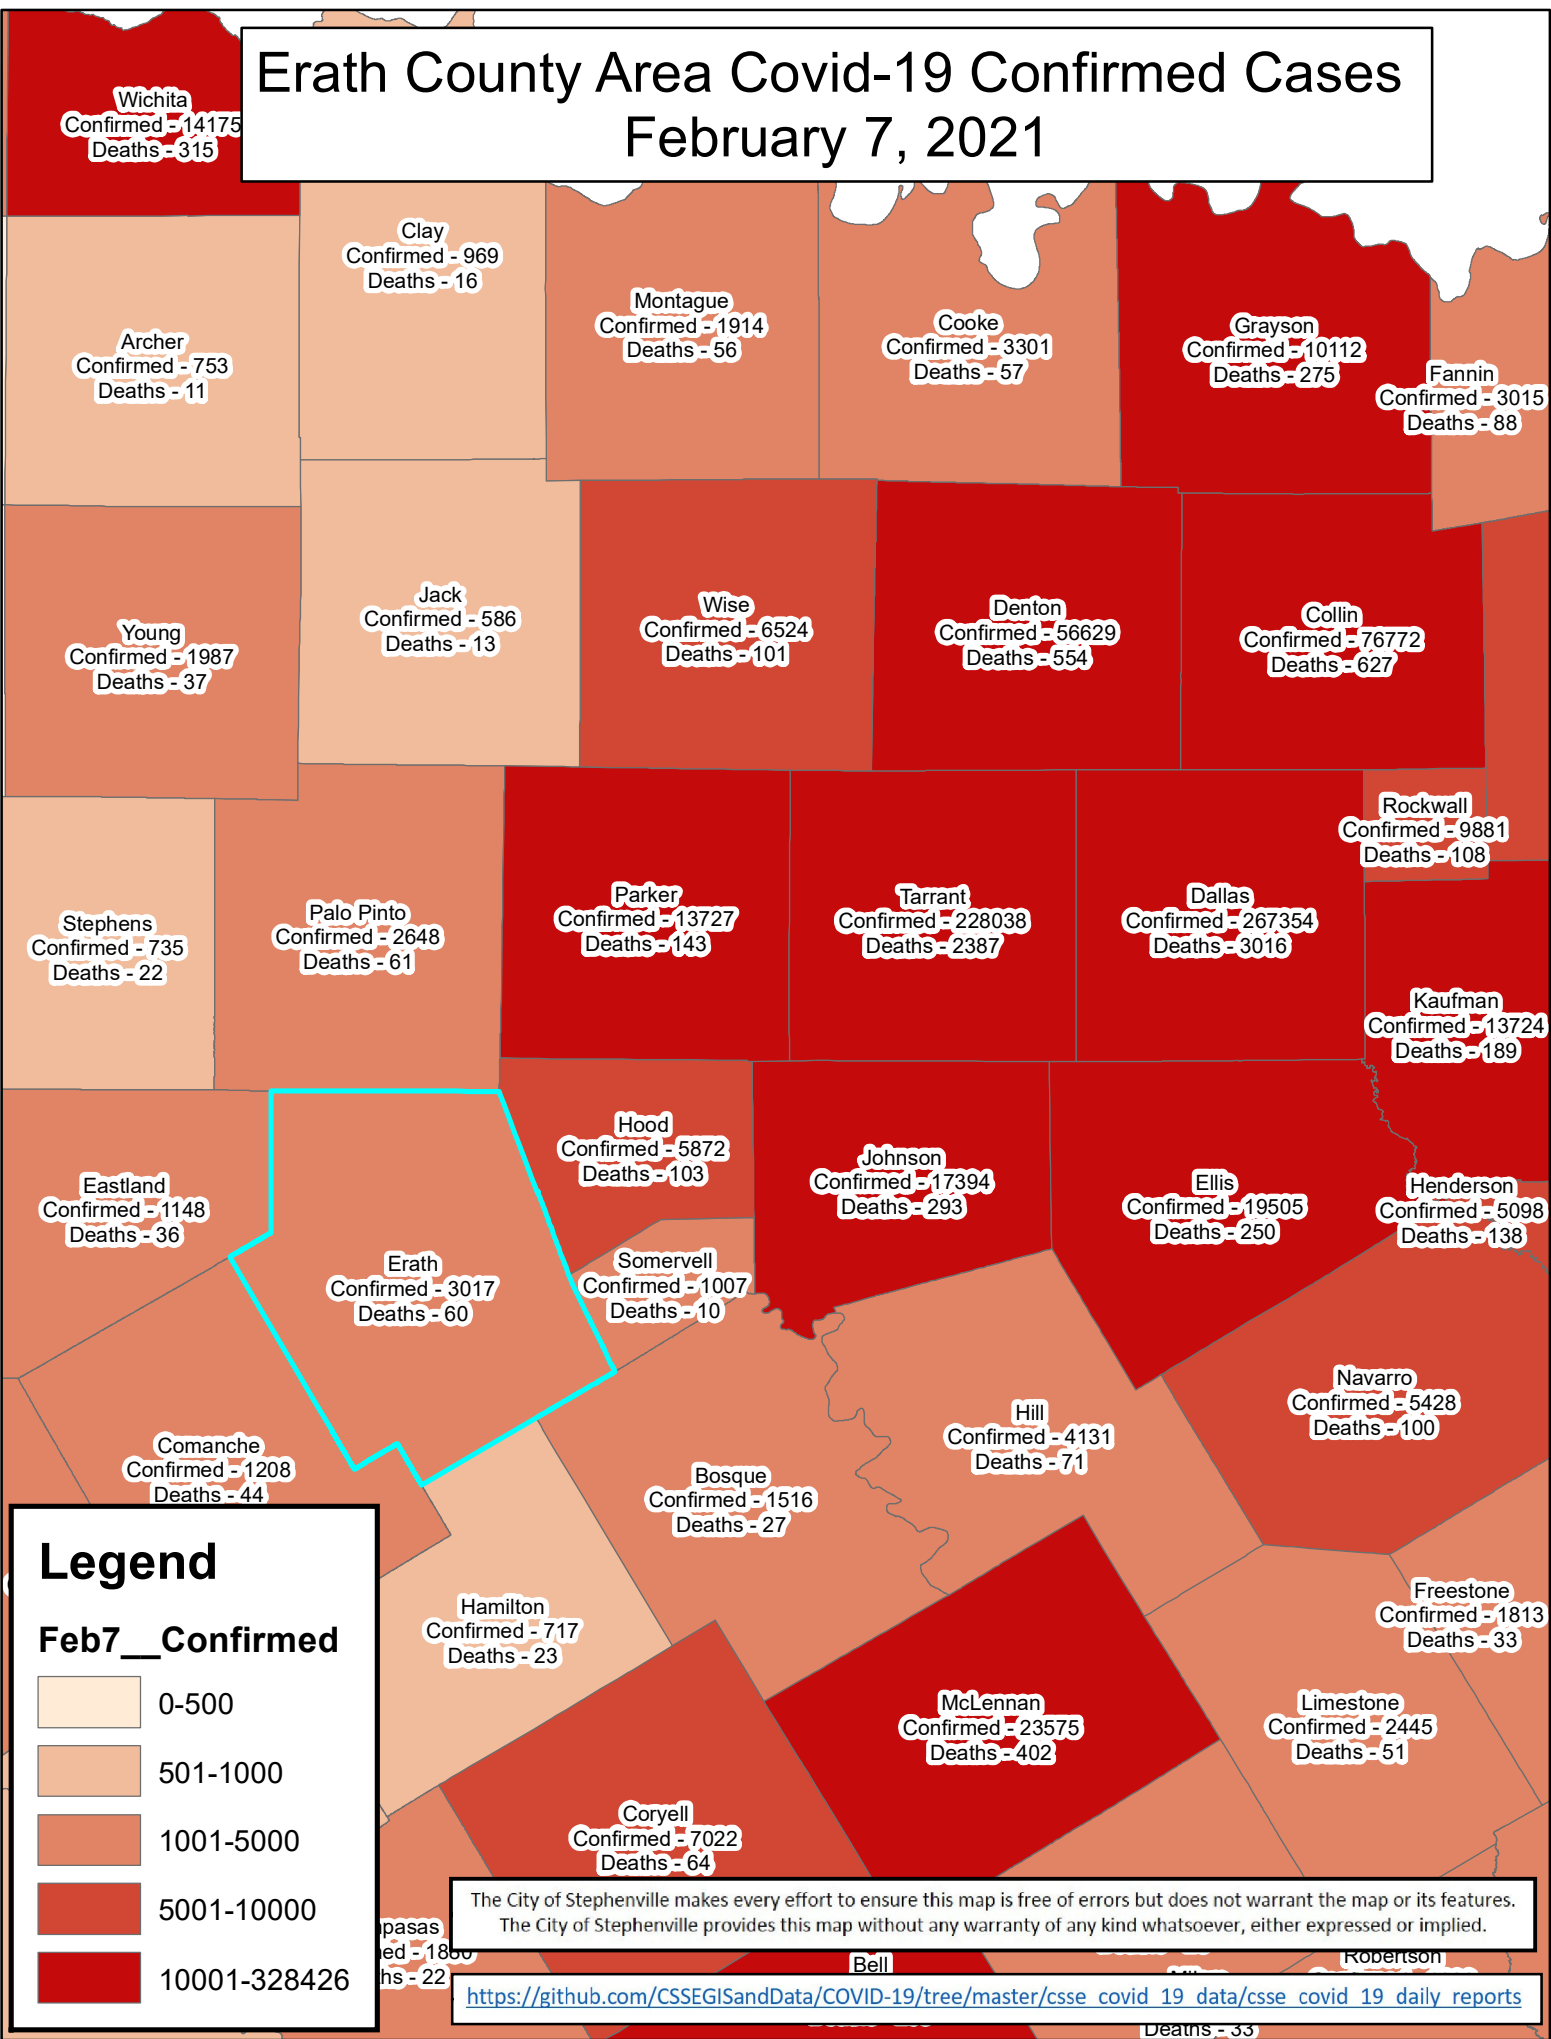

Erath County Area Covid-19 Confirmed Cases

February 7, 2021

Legend

Feb7__Confirmed

The City of Stephenville makes every effort to ensure this map is free of errors but does not warrant the map or its features. The City of Stephenville provides this map without any warranty of any kind whatsoever, either expressed or implied.

https://github.com/CSSEGISandData/COVID-19/tree/master/csse_covid_19_data/csse_covid_19_daily_reports