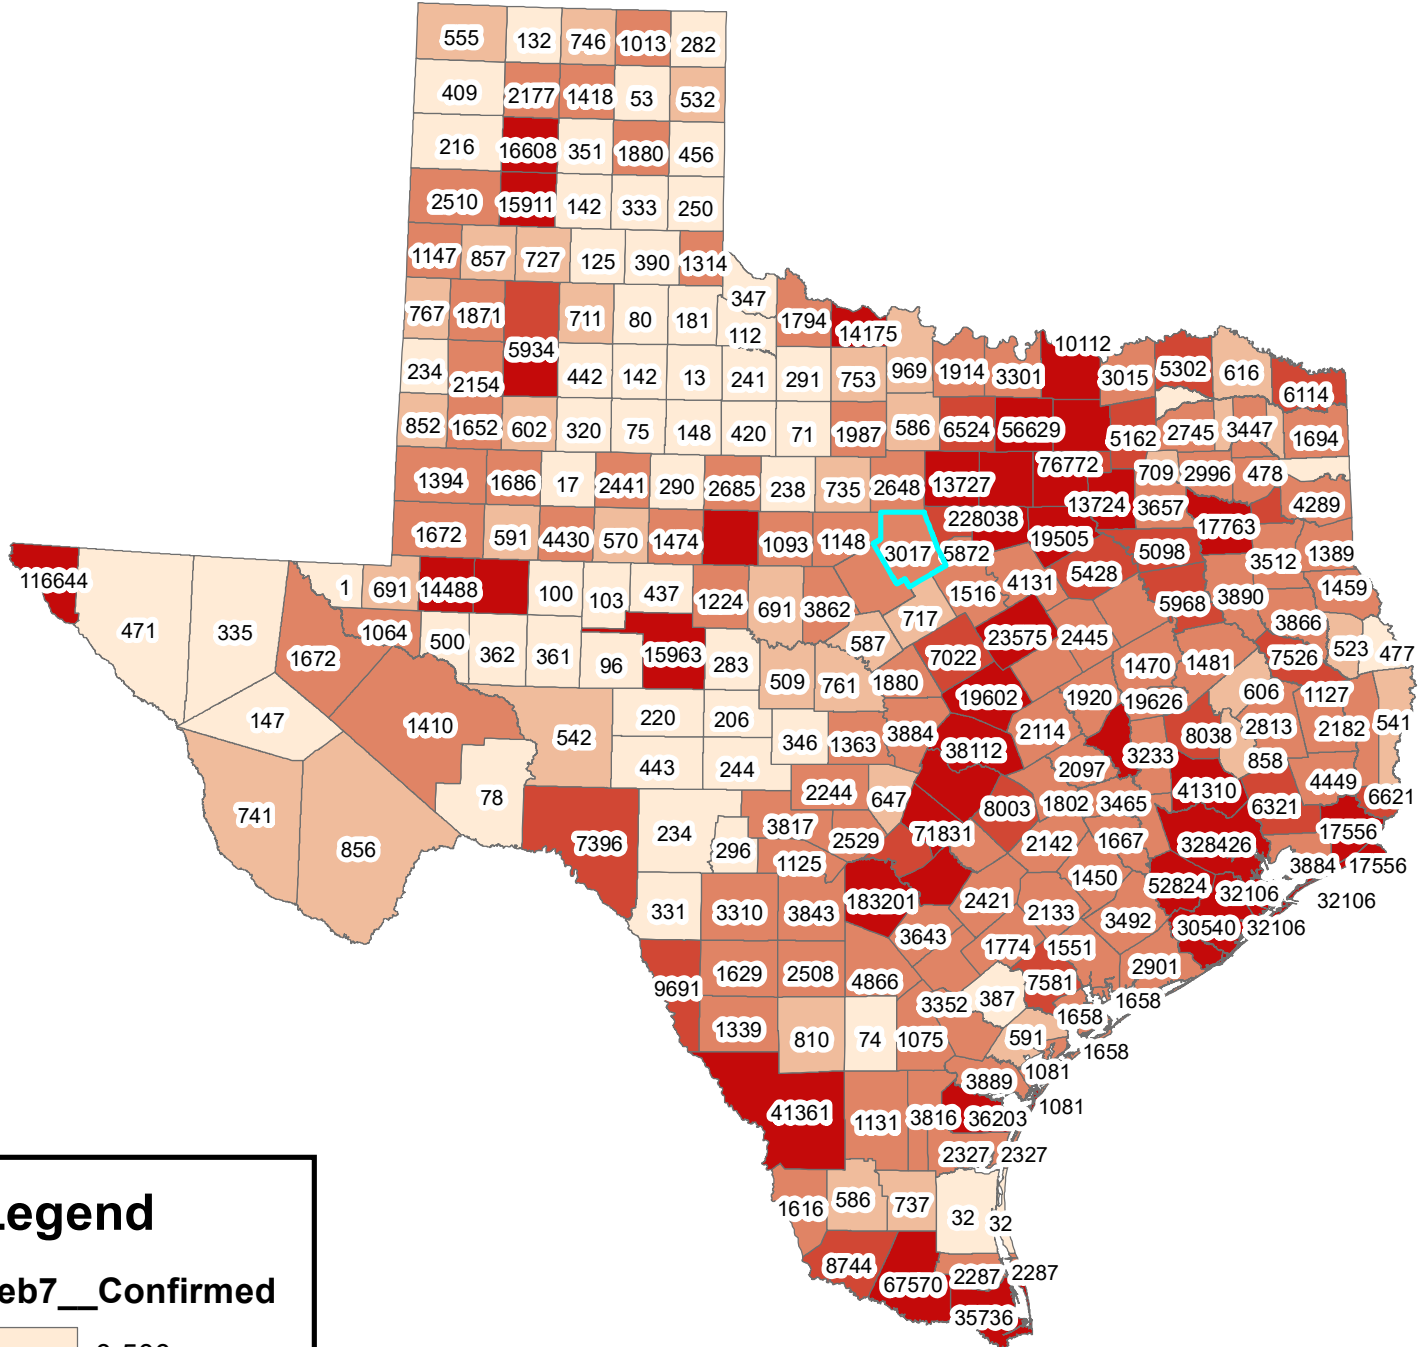

Texas Covid-19 Confirmed Cases February 7, 2021

Legend

Feb7__Confirmed

The City of Stephenville makes every effort to ensure this map is free of errors but does not warrant the map or its features. The City of Stephenville provides this map without any warranty of any kind whatsoever, either expressed or implied.

[https://github.com/CSSEGISandData/COVID-19/tree/master/csse covid 19 data/csse covid 19 daily reports](https://github.com/CSSEGISandData/COVID-19/tree/master/csse%20covid%2019%20data/csse%20covid%2019%20daily%20reports)