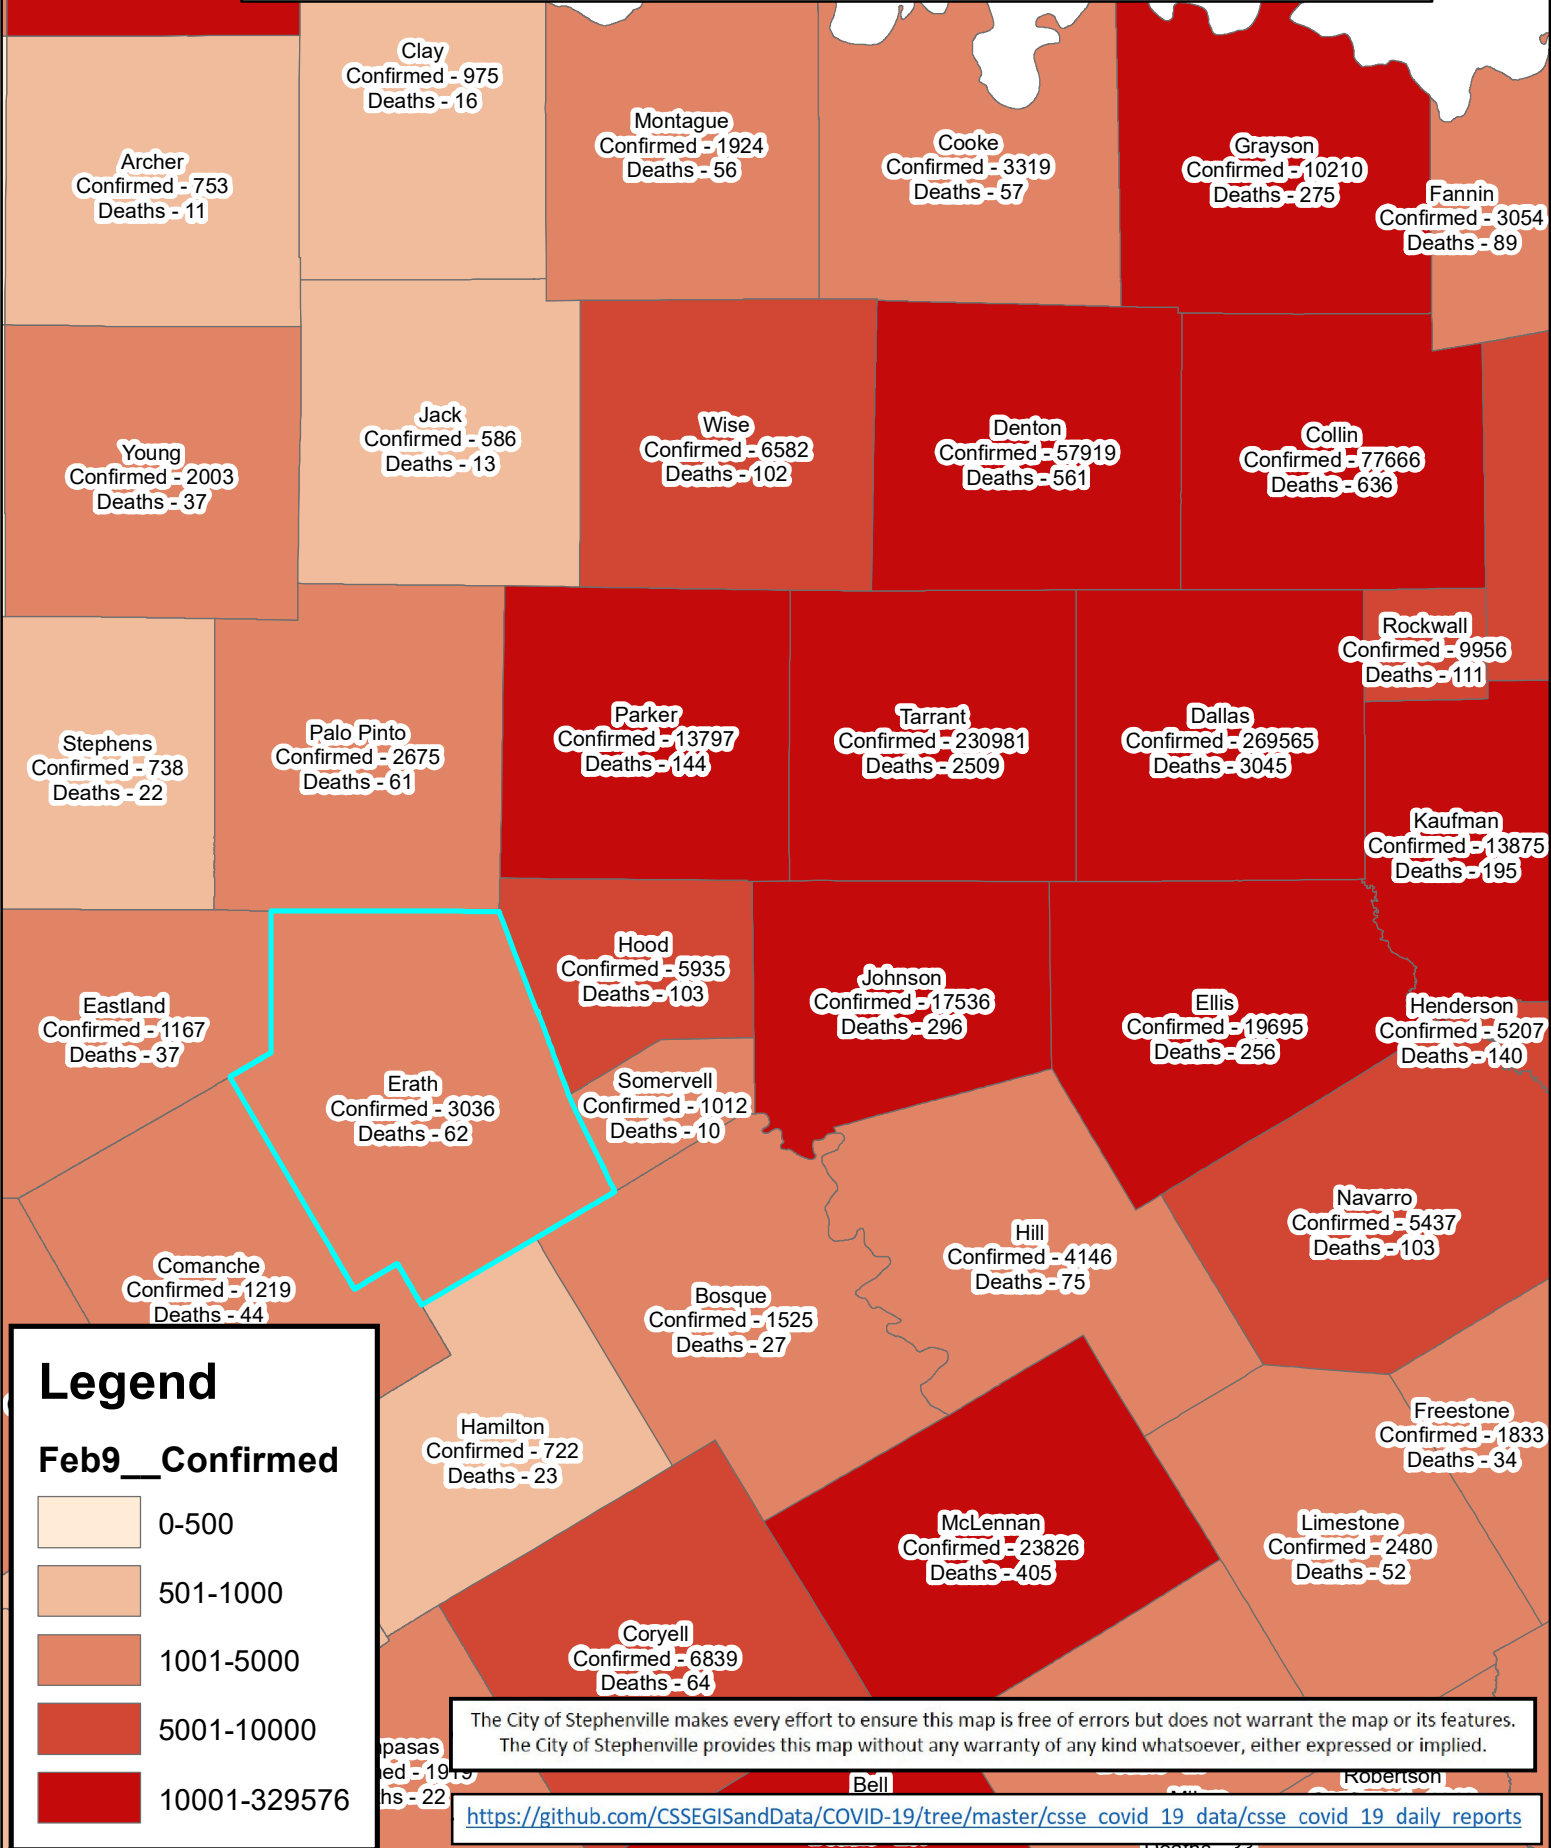

# Erath County Area Covid-19 Confirmed Cases

## February 9, 2021

### Legend

**Feb9\_\_Confirmed**

- 0-500
- 501-1000
- 1001-5000
- 5001-10000
- 10001-329576

The City of Stephenville makes every effort to ensure this map is free of errors but does not warrant the map or its features. The City of Stephenville provides this map without any warranty of any kind whatsoever, either expressed or implied.

[https://github.com/CSSEGISandData/COVID-19/tree/master/csse\\_covid\\_19\\_data/csse\\_covid\\_19\\_daily\\_reports](https://github.com/CSSEGISandData/COVID-19/tree/master/csse_covid_19_data/csse_covid_19_daily_reports)