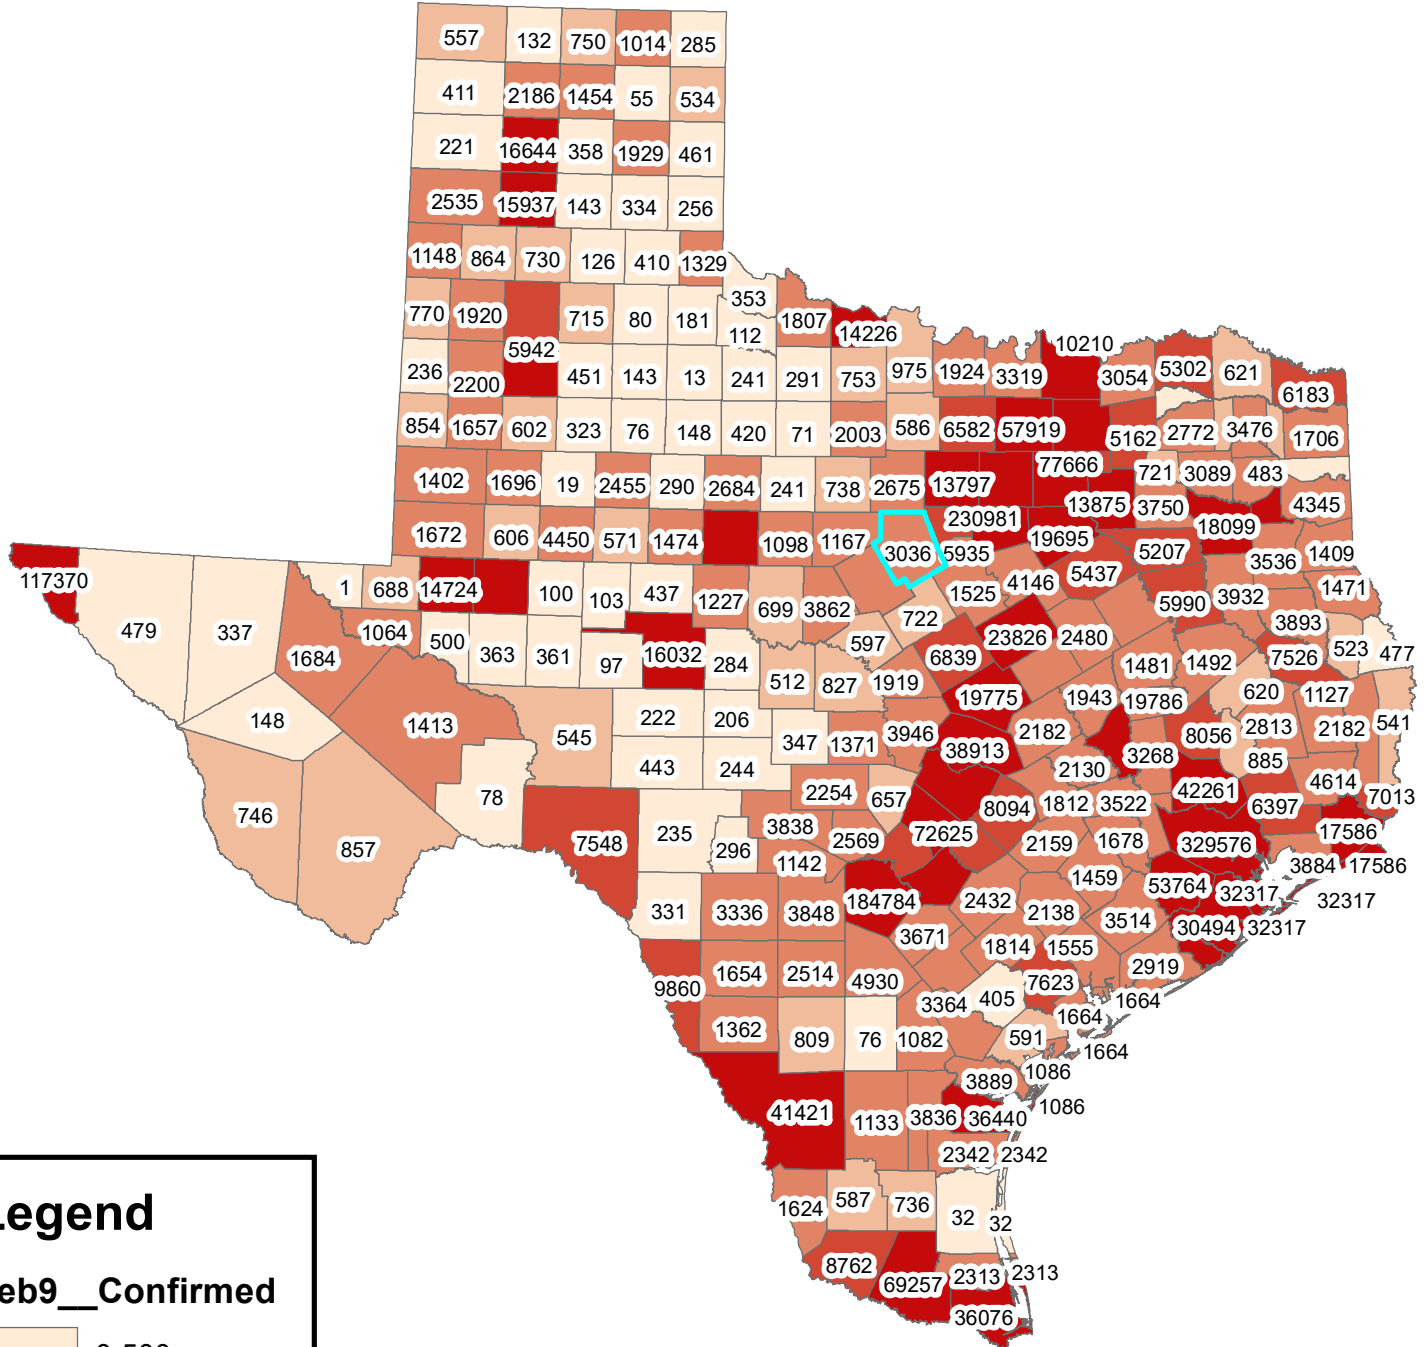

Texas Covid-19 Confirmed Cases February 9, 2021

Legend

Feb9__Confirmed

The City of Stephenville makes every effort to ensure this map is free of errors but does not warrant the map or its features. The City of Stephenville provides this map without any warranty of any kind whatsoever, either expressed or implied.

[https://github.com/CSSEGISandData/COVID-19/tree/master/csse covid 19 data/csse covid 19 daily reports](https://github.com/CSSEGISandData/COVID-19/tree/master/csse%20covid%2019%20data/csse%20covid%2019%20daily%20reports)