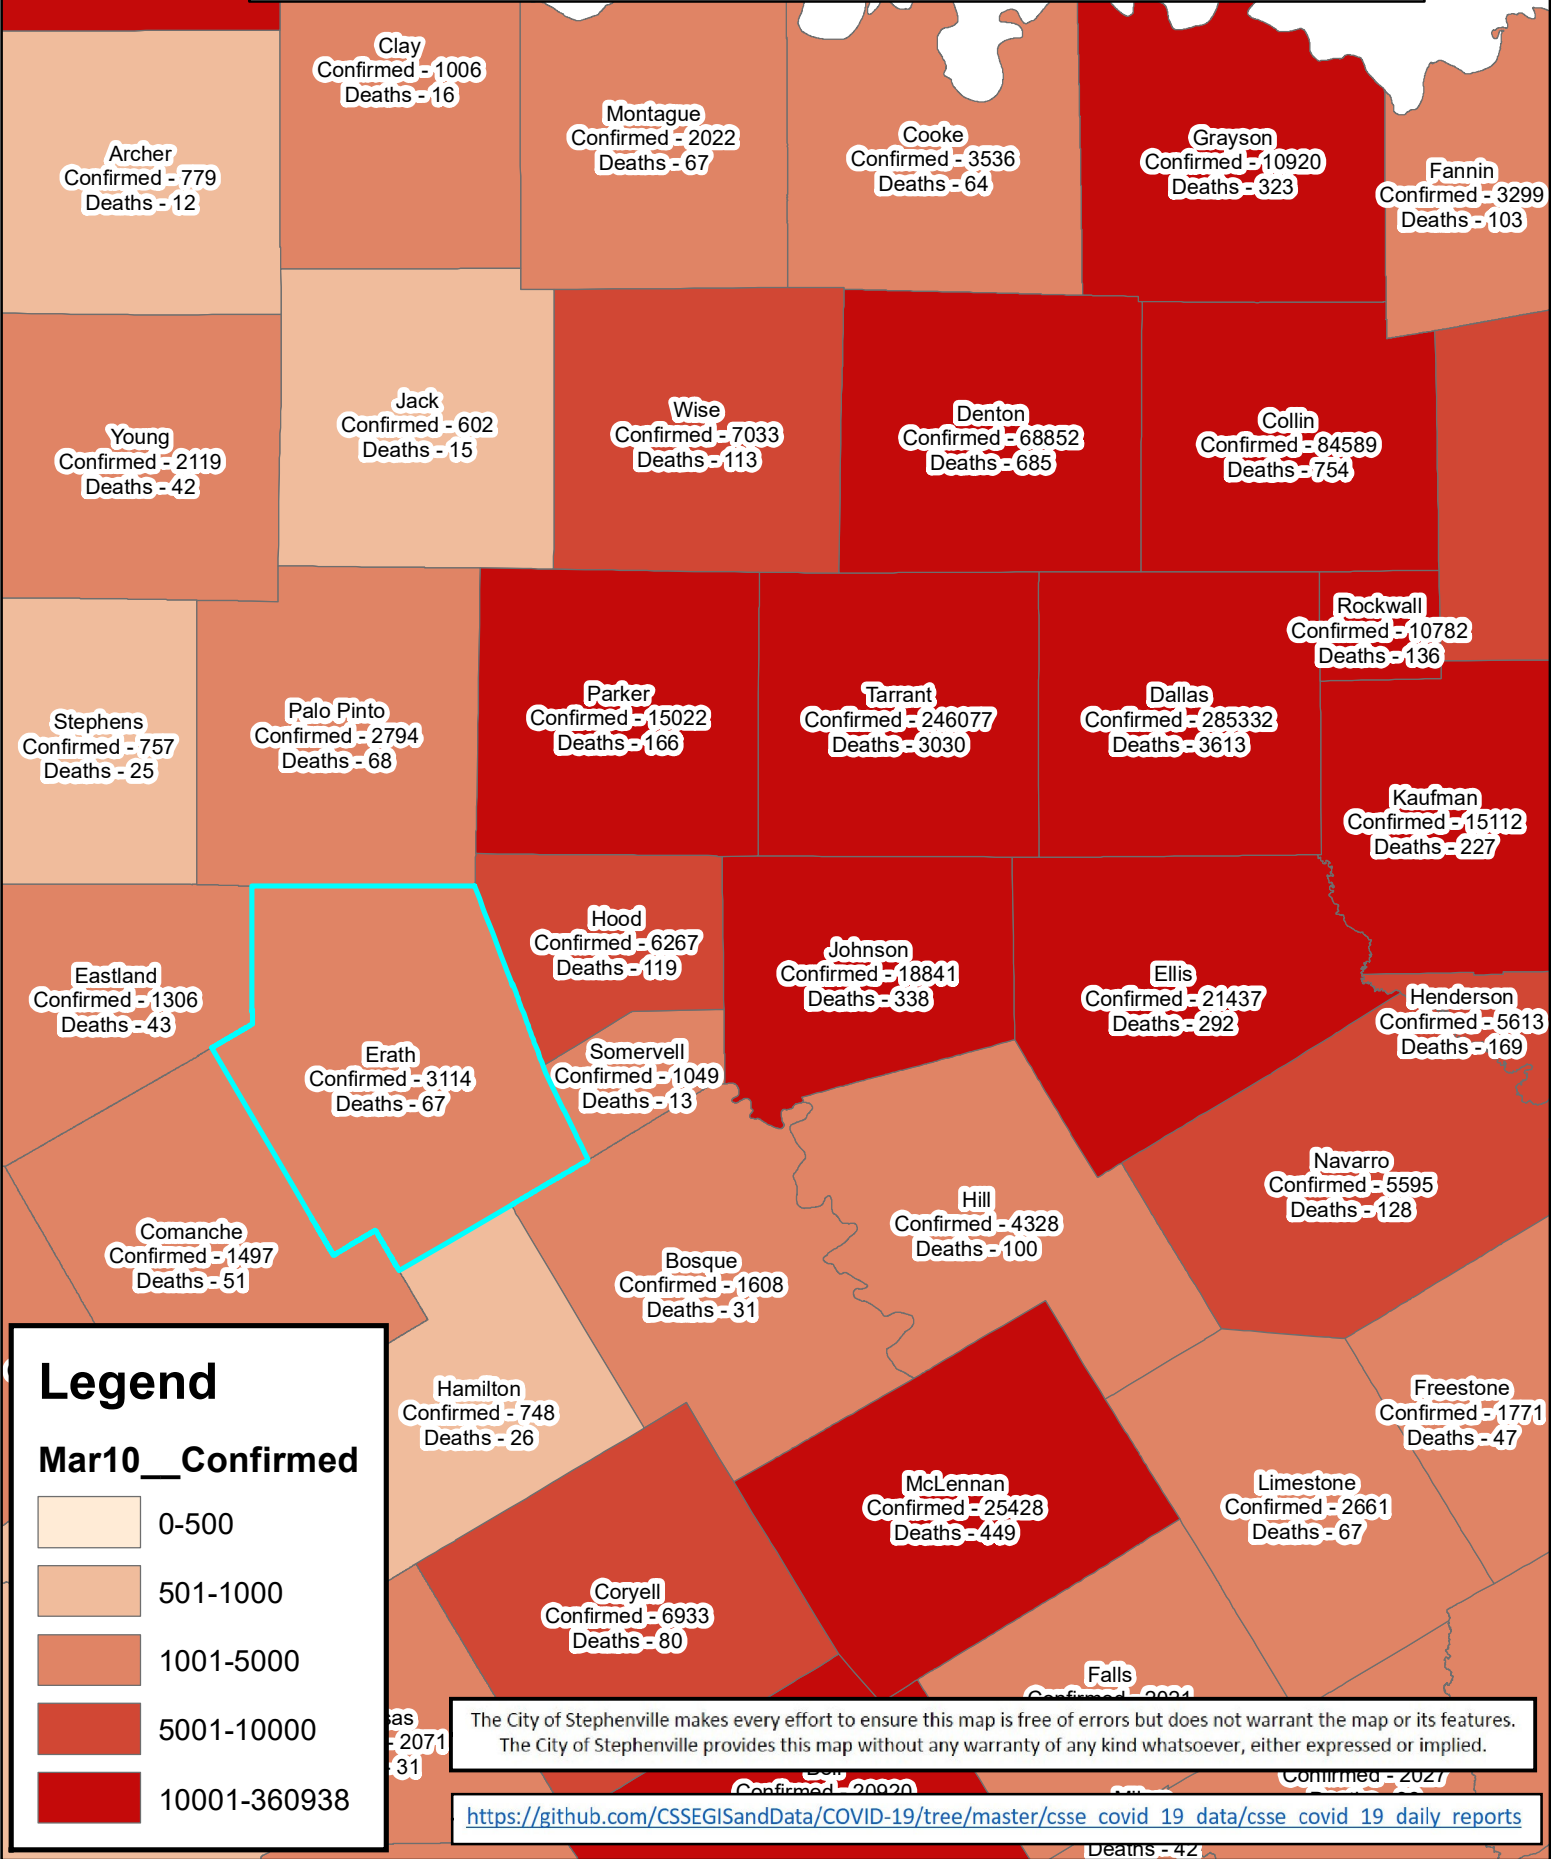

# Erath County Area Covid-19 Confirmed Cases

## March 10, 2021

### Legend