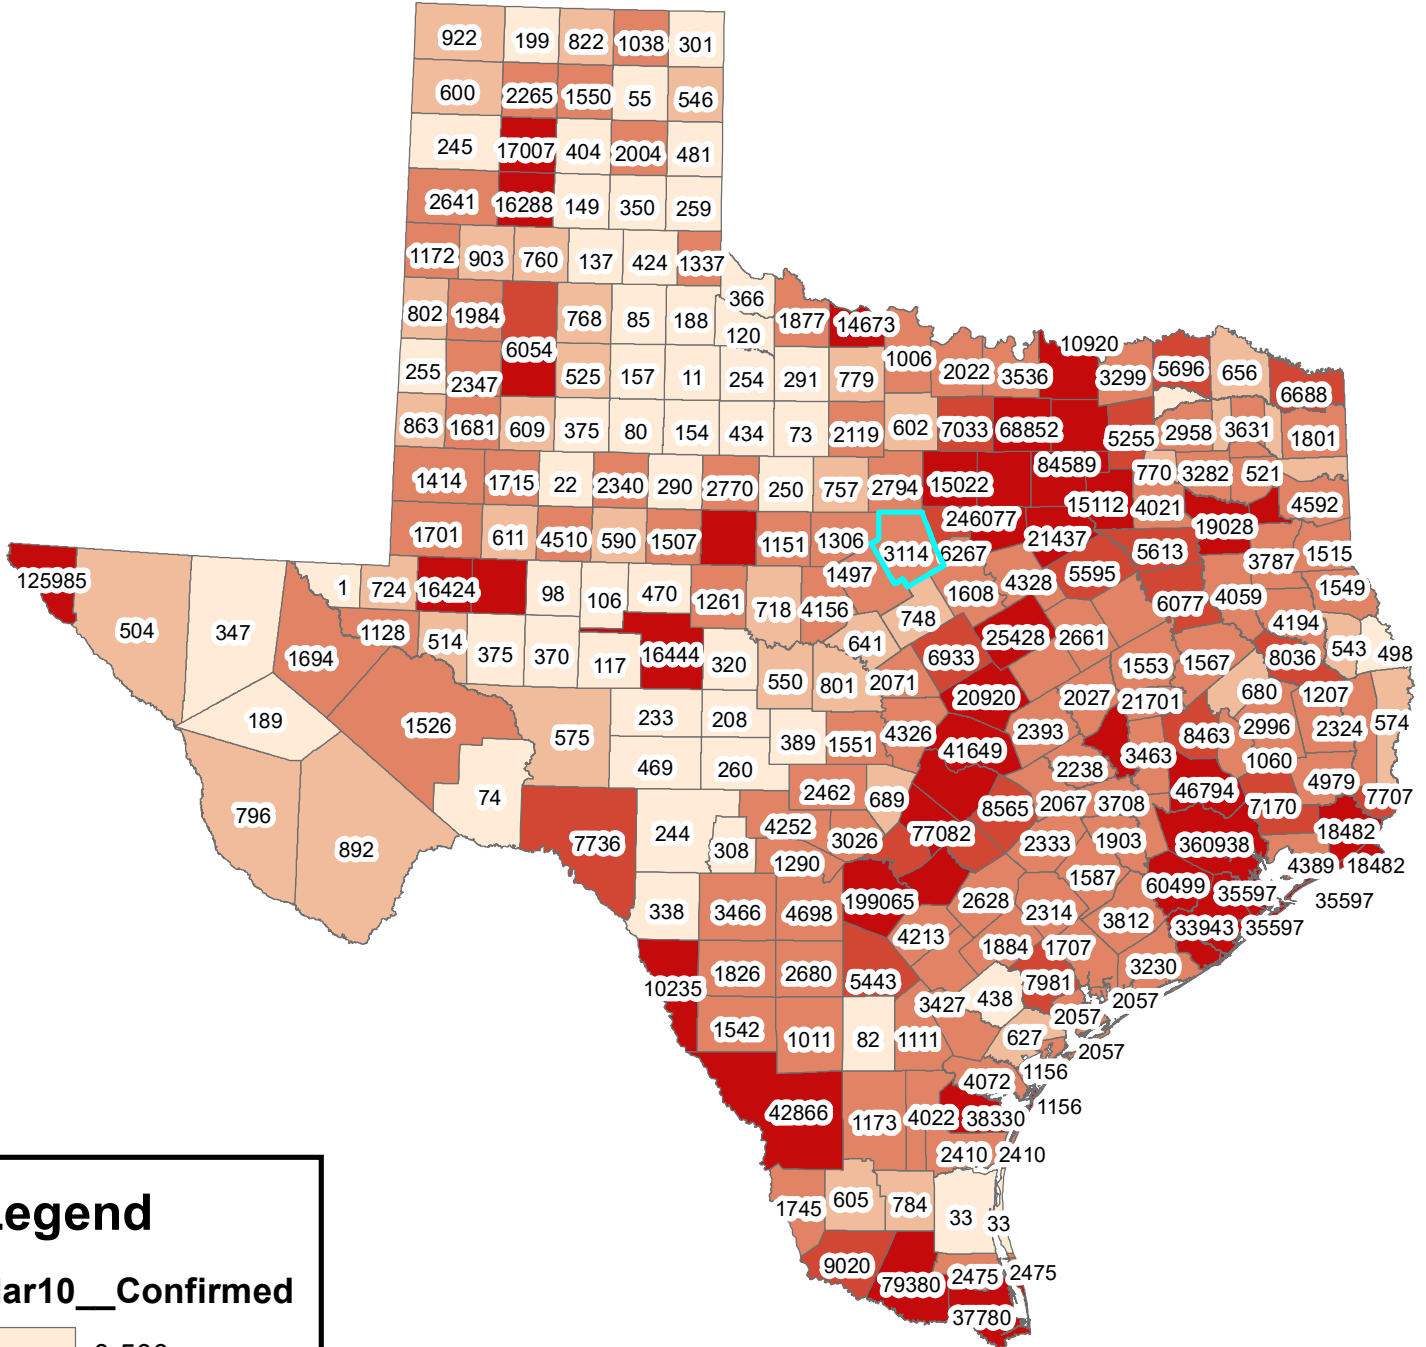

Texas Covid-19 Confirmed Cases March 10, 2021

Legend

Mar10__Confirmed

- 0-500
- 501-1000
- 1001-5000
- 5001-10000
- 10001-360938

The City of Stephenville makes every effort to ensure this map is free of errors but does not warrant the map or its features. The City of Stephenville provides this map without any warranty of any kind whatsoever, either expressed or implied.

[https://github.com/CSSEGISandData/COVID-19/tree/master/csse covid 19 data/csse covid 19 daily reports](https://github.com/CSSEGISandData/COVID-19/tree/master/csse%20covid%2019%20data/csse%20covid%2019%20daily%20reports)