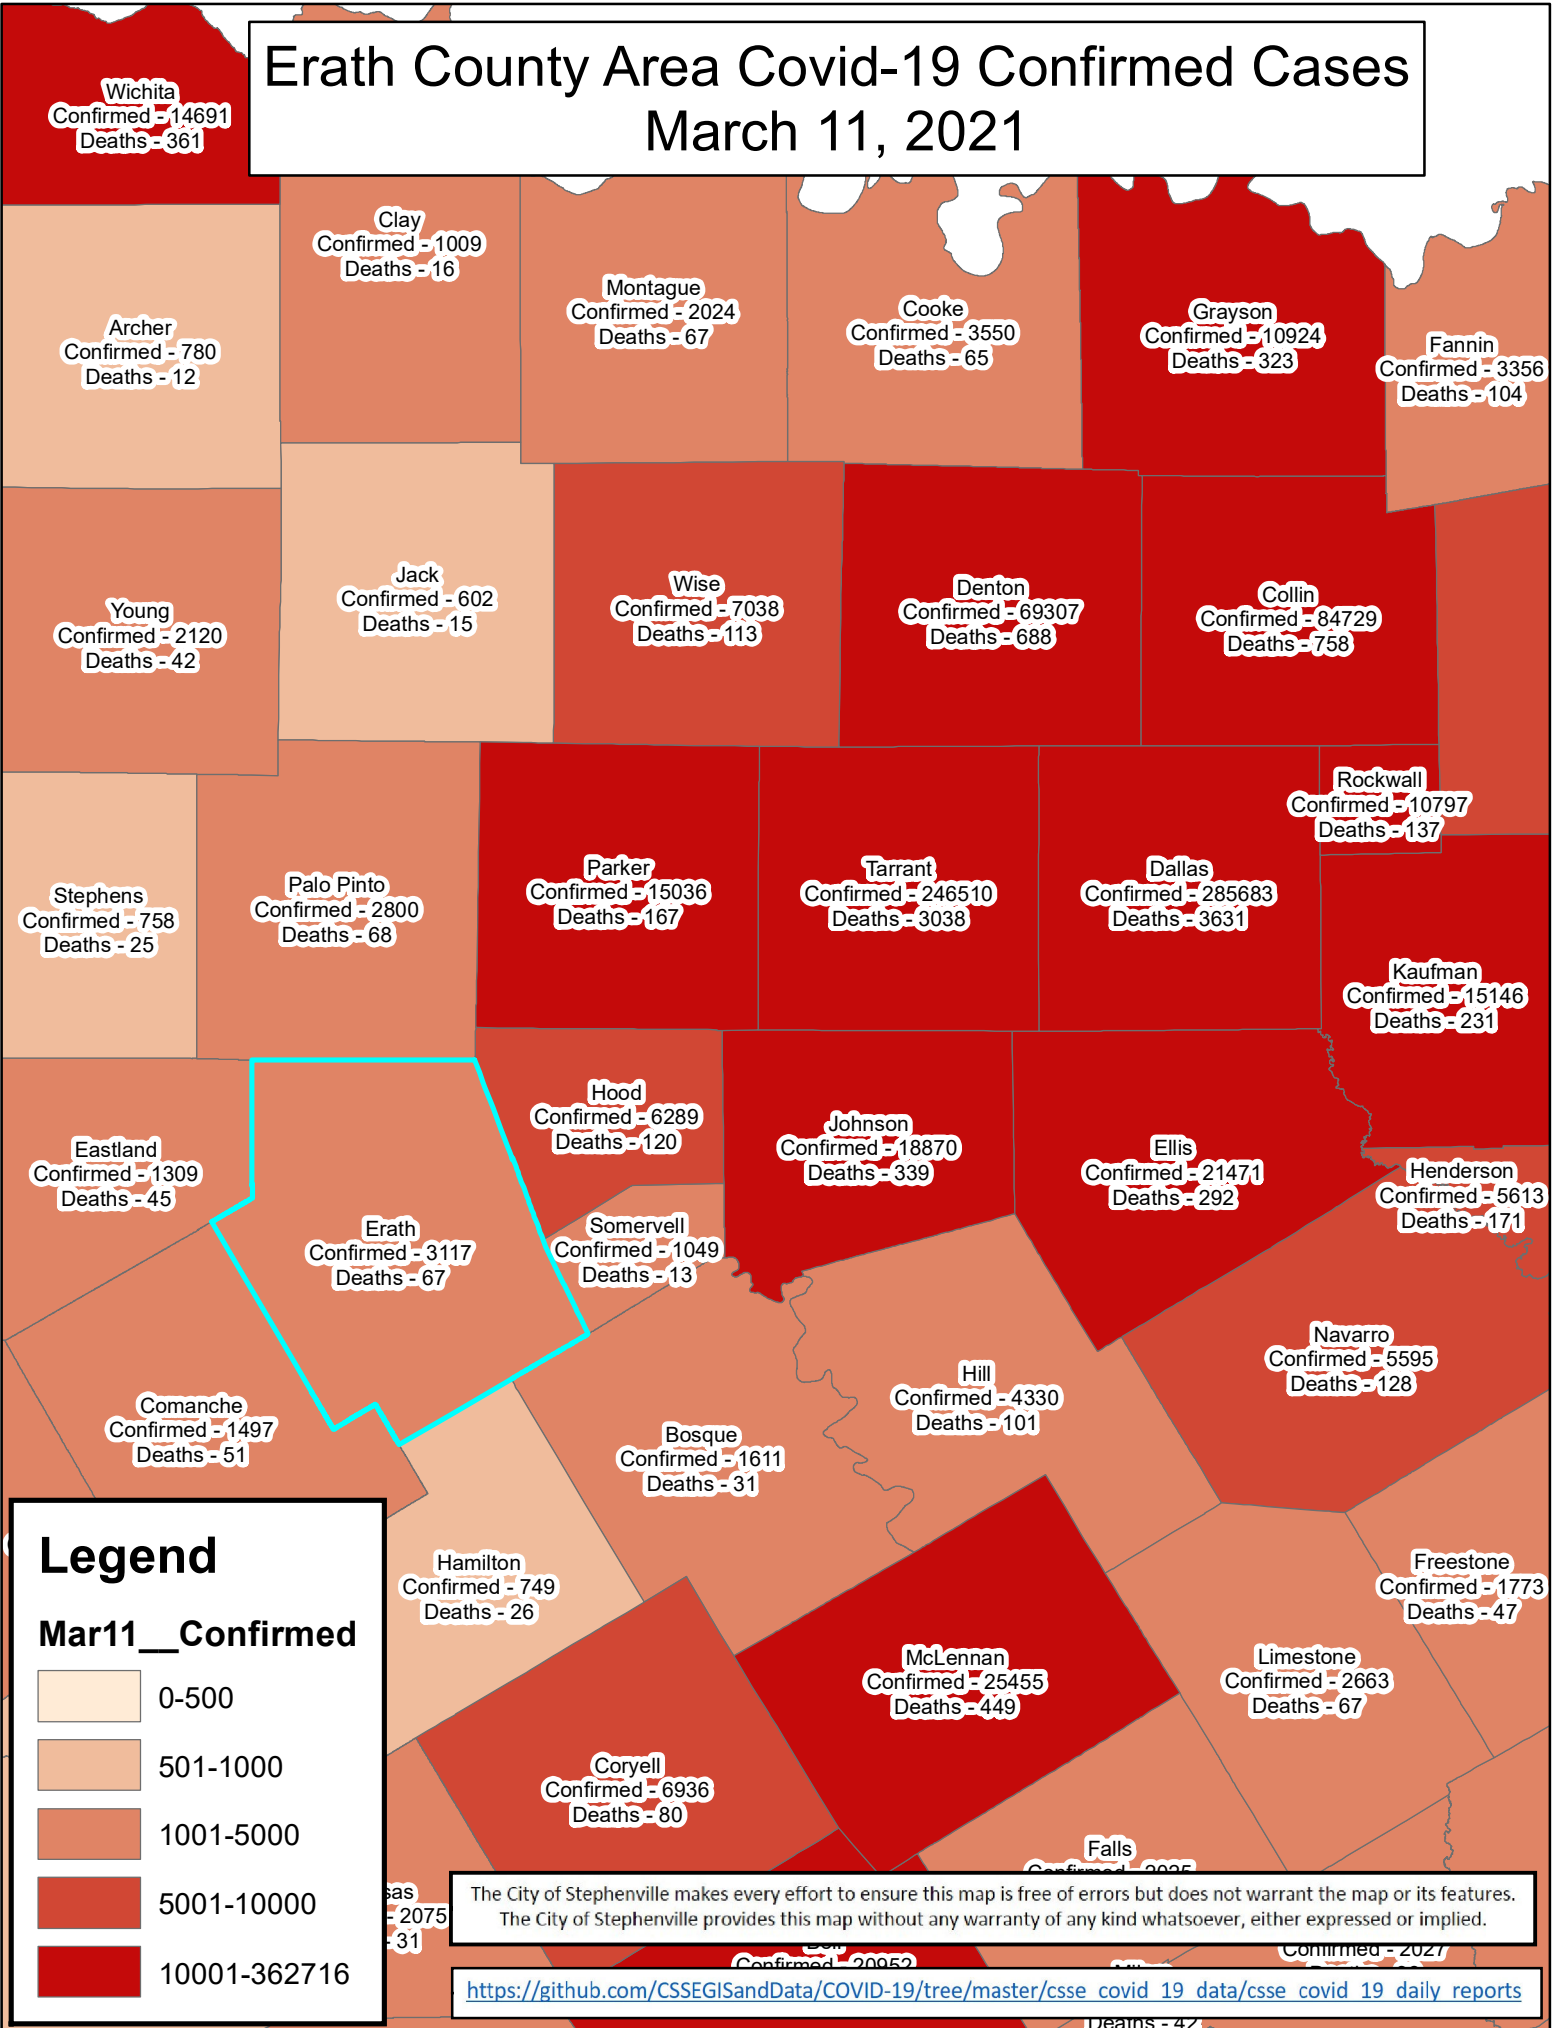

Erath County Area Covid-19 Confirmed Cases

March 11, 2021

Legend

Mar11__Confirmed

- 0-500
- 501-1000
- 1001-5000
- 5001-10000
- 10001-362716

The City of Stephenville makes every effort to ensure this map is free of errors but does not warrant the map or its features. The City of Stephenville provides this map without any warranty of any kind whatsoever, either expressed or implied.

<https://github.com/CSSEGISandData/COVID-19/tree/master/csse covid 19 data/csse covid 19 daily reports>