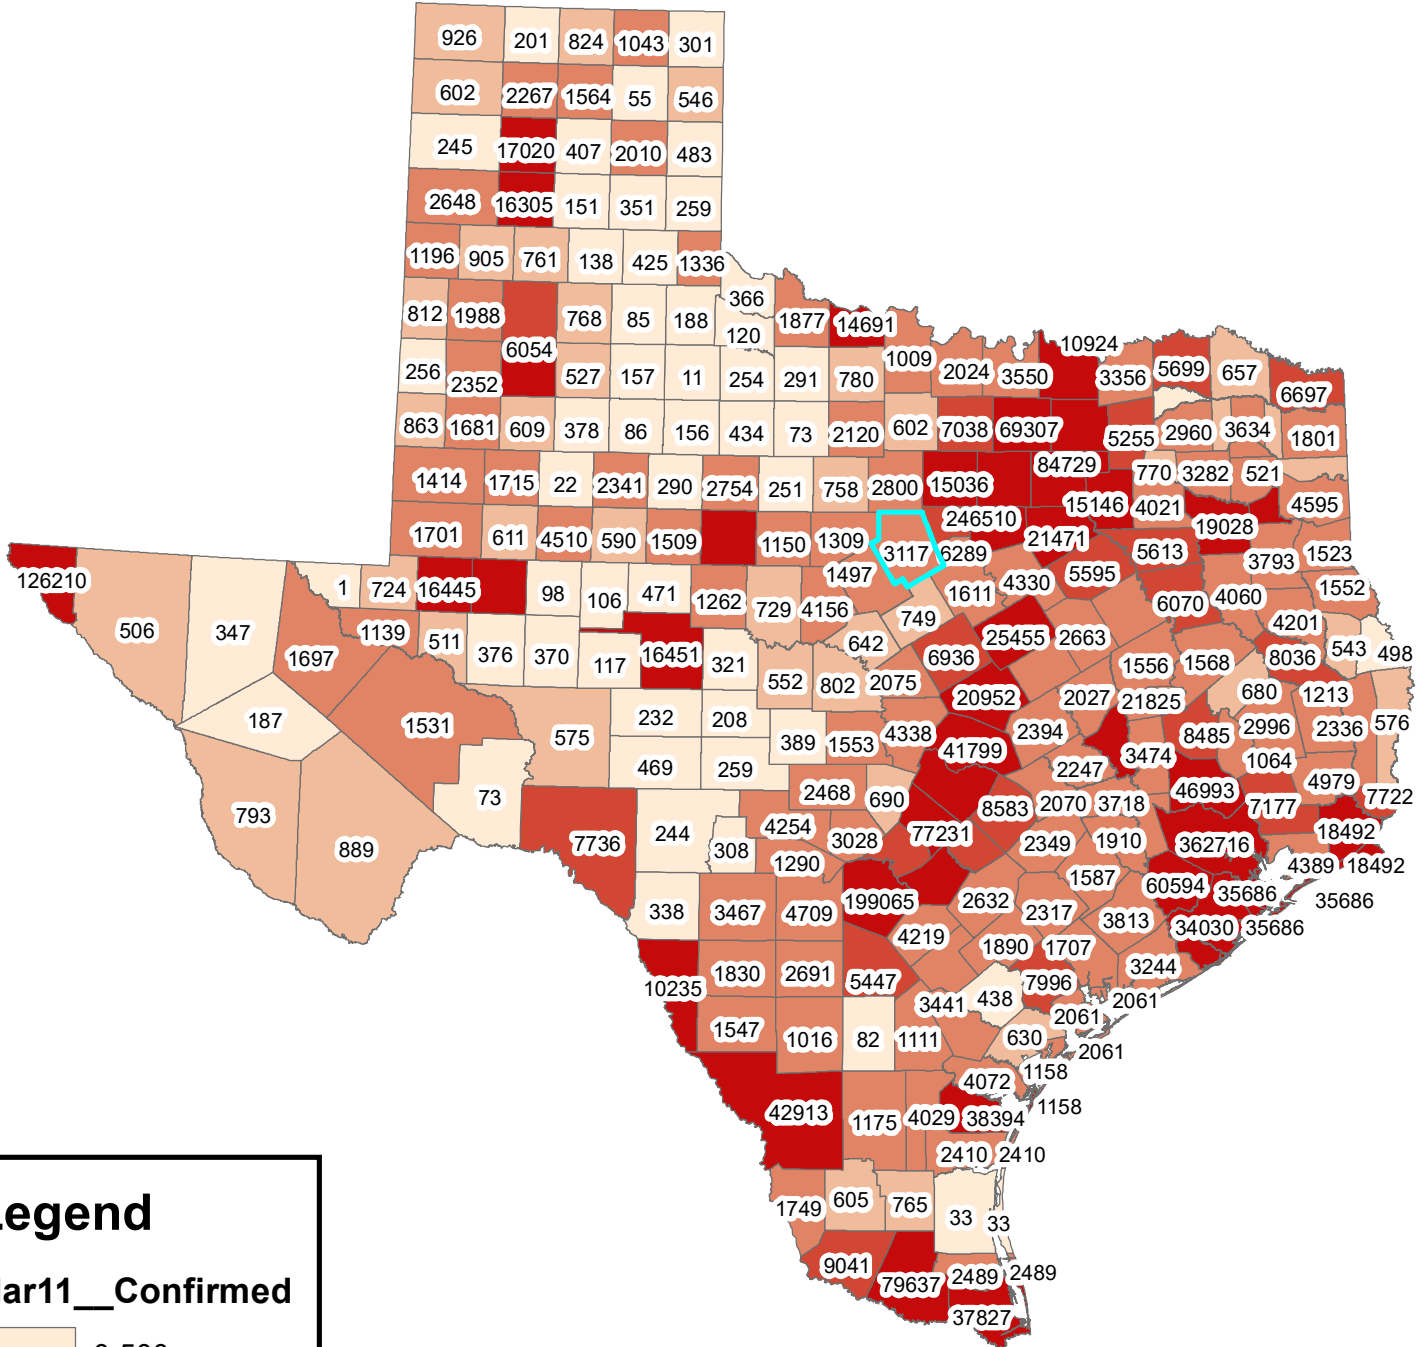

# Texas Covid-19 Confirmed Cases March 11, 2021

**Legend**

**Mar11\_\_Confirmed**

- 0-500
- 501-1000
- 1001-5000
- 5001-10000
- 10001-362716

The City of Stephenville makes every effort to ensure this map is free of errors but does not warrant the map or its features. The City of Stephenville provides this map without any warranty of any kind whatsoever, either expressed or implied.

[https://github.com/CSSEGISandData/COVID-19/tree/master/csse covid 19 data/csse covid 19 daily reports](https://github.com/CSSEGISandData/COVID-19/tree/master/csse%20covid%2019%20data/csse%20covid%2019%20daily%20reports)