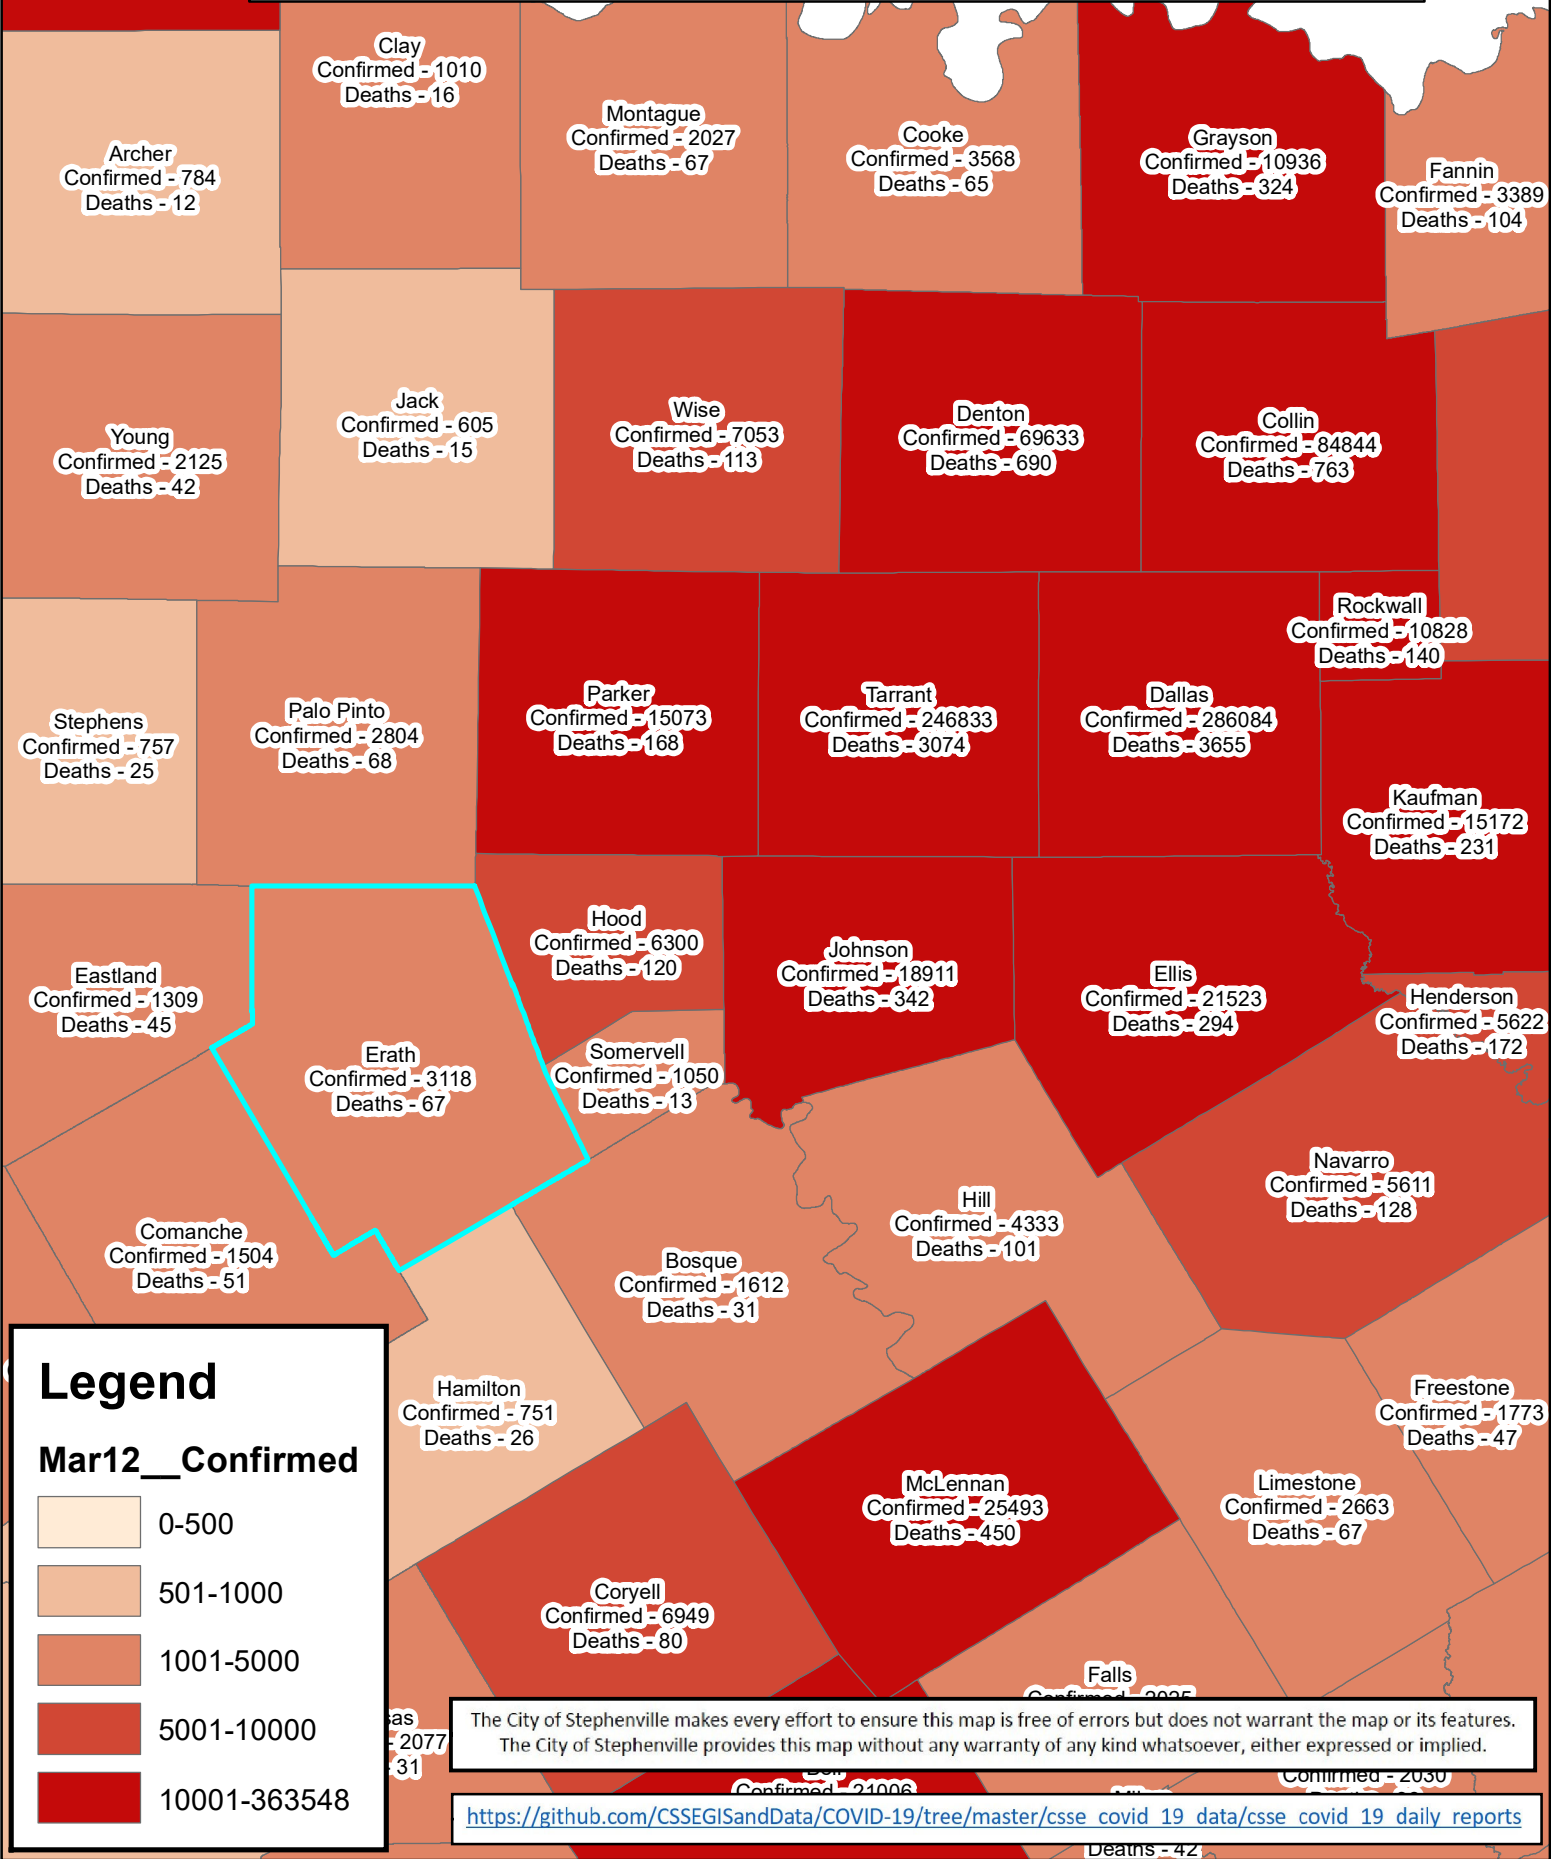

# Erath County Area Covid-19 Confirmed Cases

## March 12, 2021

### Legend