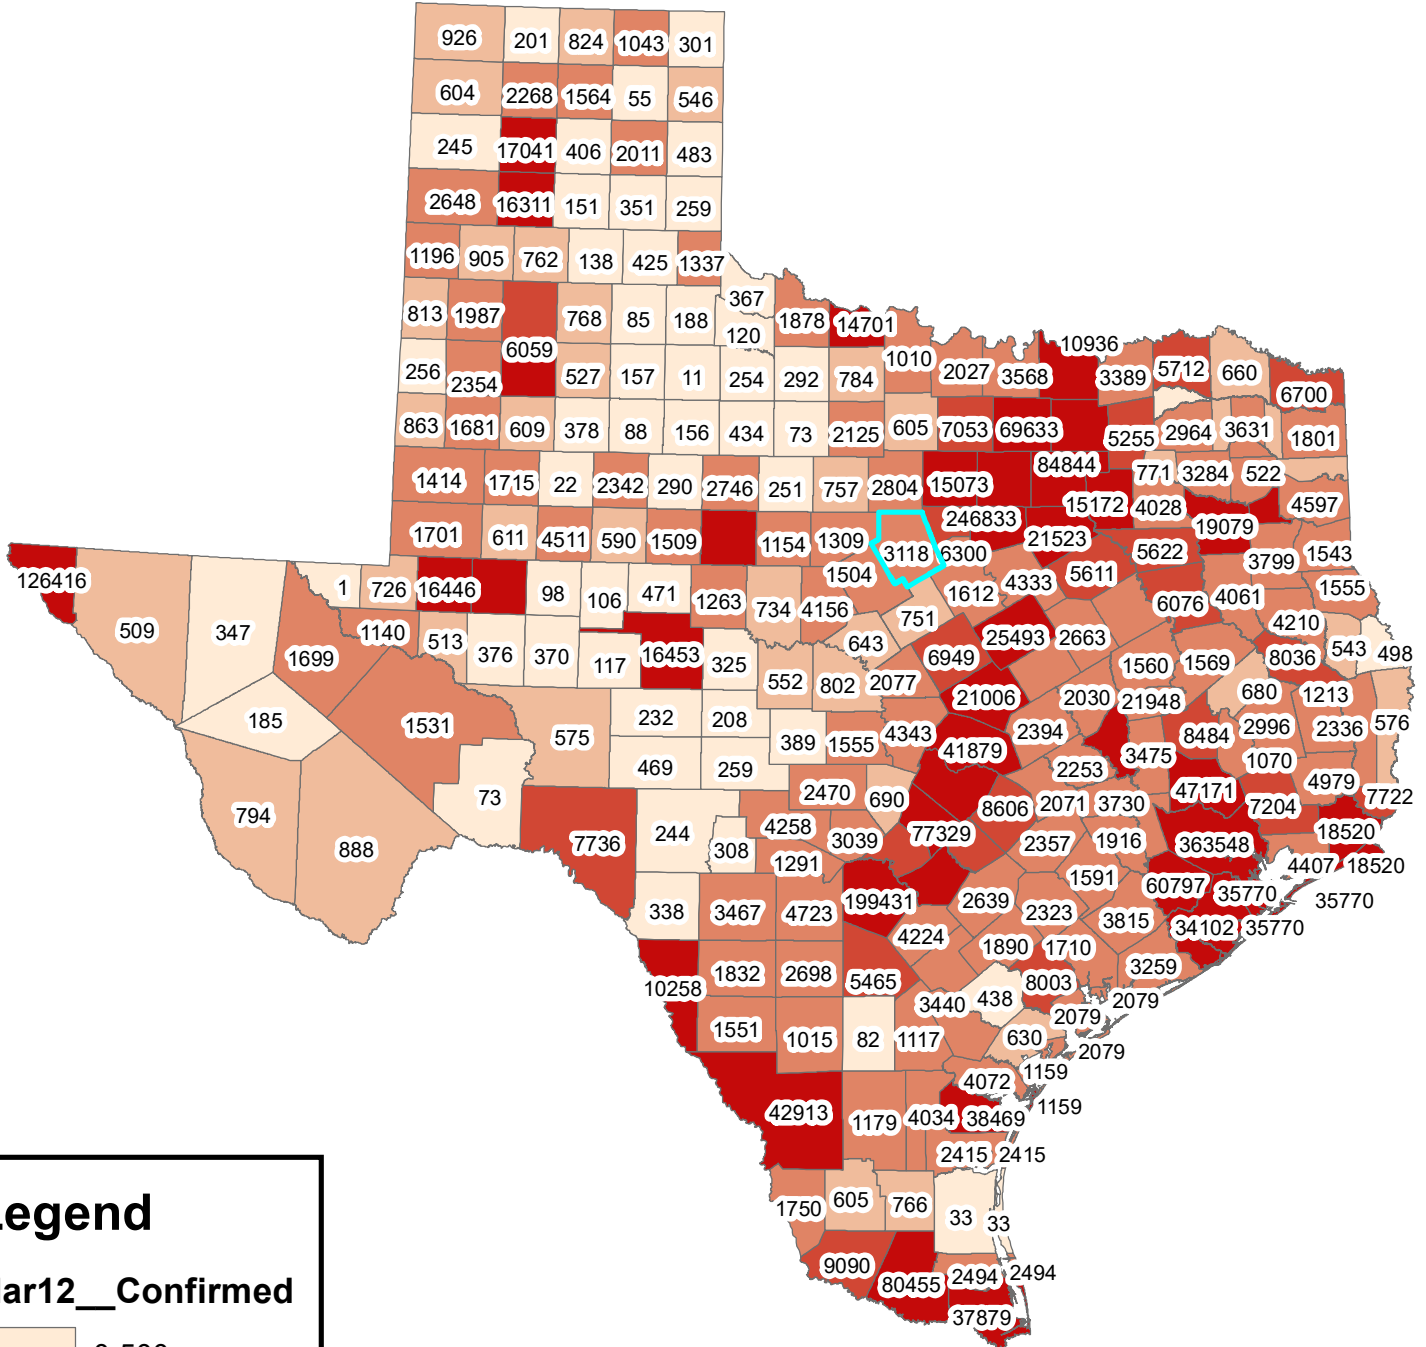

# Texas Covid-19 Confirmed Cases March 12, 2021

### Legend

**Mar12\_\_Confirmed**

- 0-500
- 501-1000
- 1001-5000
- 5001-10000
- 10001-363548

The City of Stephenville makes every effort to ensure this map is free of errors but does not warrant the map or its features. The City of Stephenville provides this map without any warranty of any kind whatsoever, either expressed or implied.