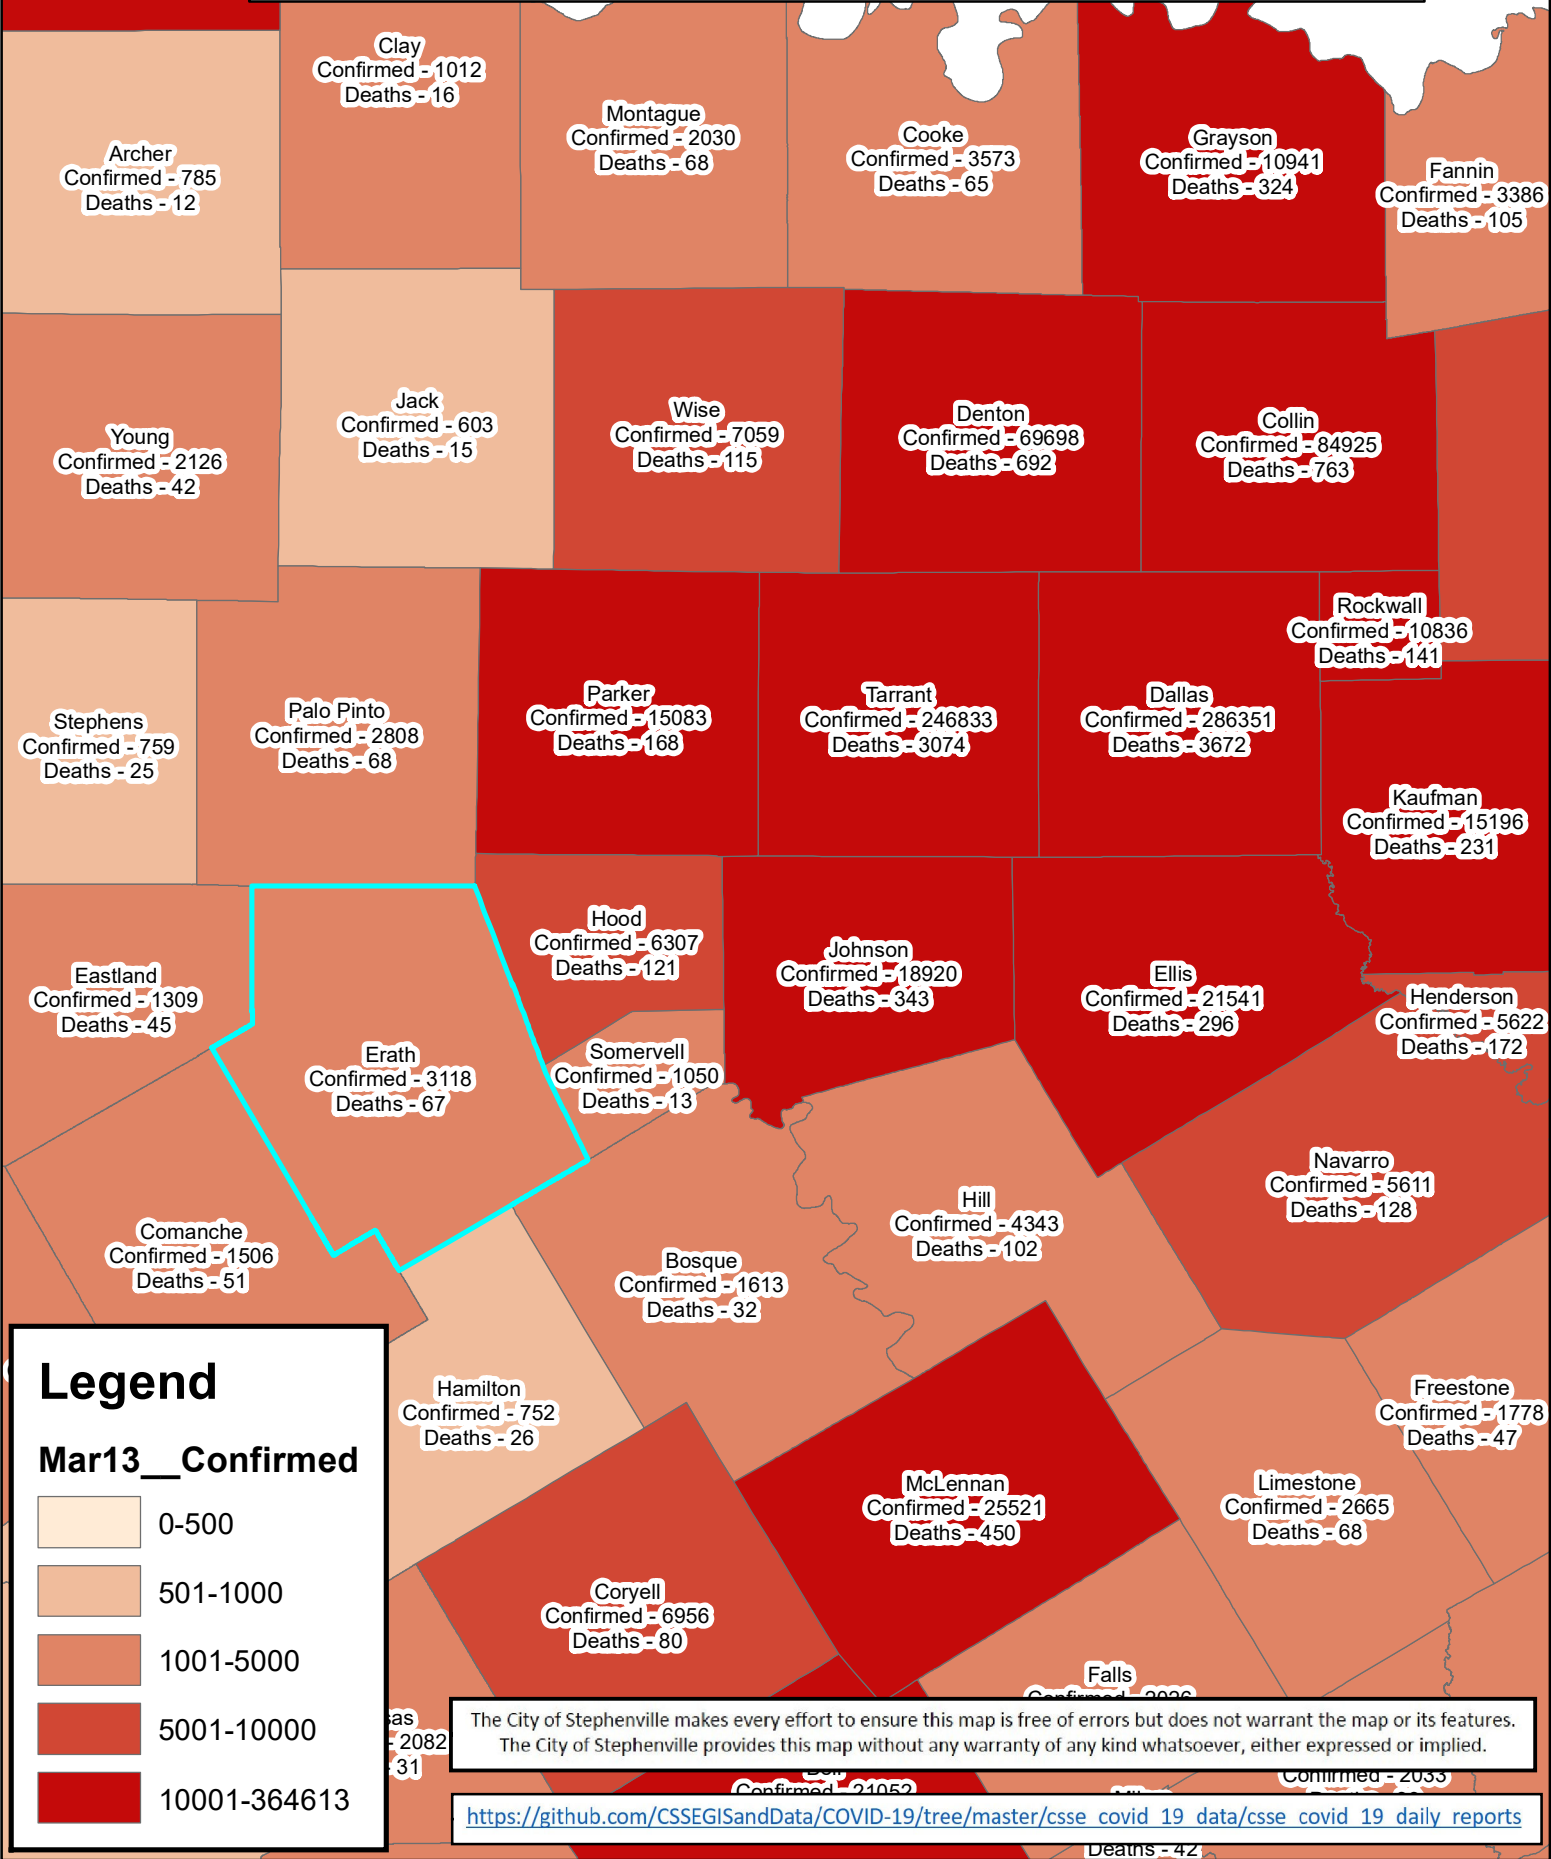

Erath County Area Covid-19 Confirmed Cases

March 13, 2021

Legend

Mar13__Confirmed

- 0-500
- 501-1000
- 1001-5000
- 5001-10000
- 10001-364613

The City of Stephenville makes every effort to ensure this map is free of errors but does not warrant the map or its features. The City of Stephenville provides this map without any warranty of any kind whatsoever, either expressed or implied.

<https://github.com/CSSEGISandData/COVID-19/tree/master/csse covid 19 data/csse covid 19 daily reports>