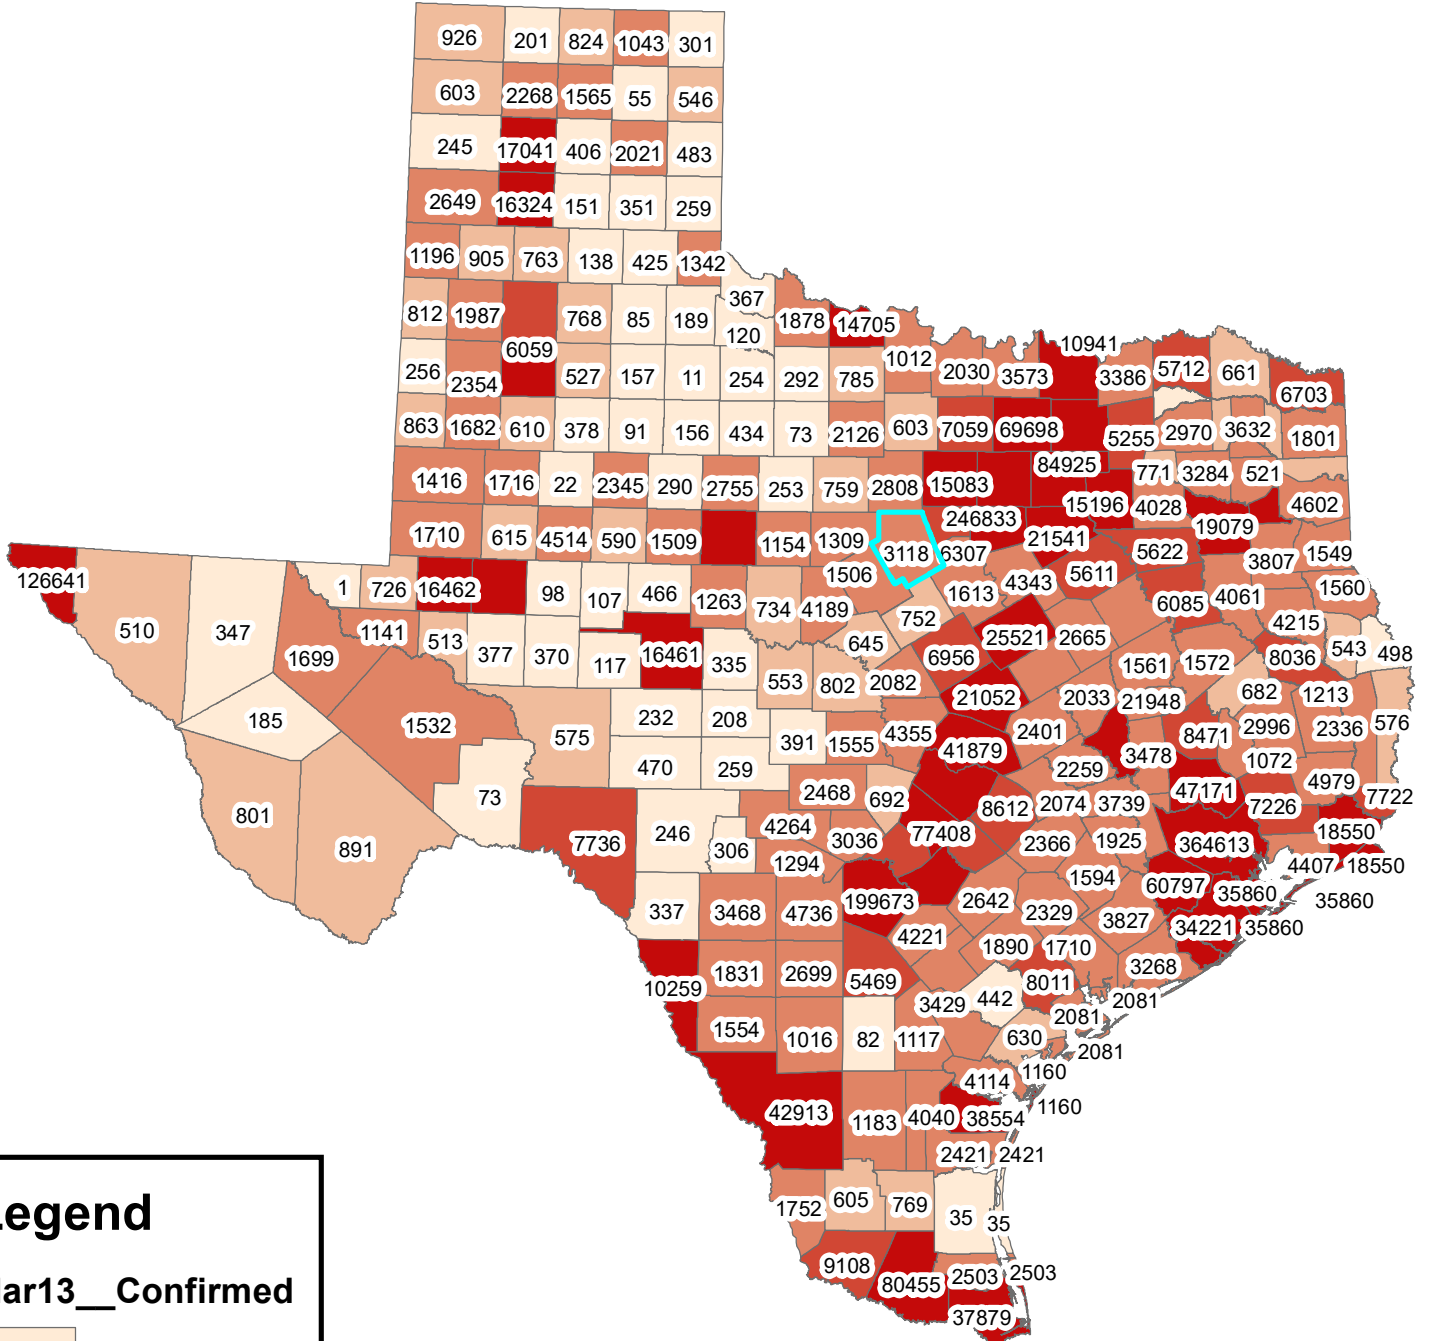

Texas Covid-19 Confirmed Cases March 13, 2021

Legend

Mar13__Confirmed

The City of Stephenville makes every effort to ensure this map is free of errors but does not warrant the map or its features. The City of Stephenville provides this map without any warranty of any kind whatsoever, either expressed or implied.

[https://github.com/CSSEGISandData/COVID-19/tree/master/csse covid 19 data/csse covid 19 daily reports](https://github.com/CSSEGISandData/COVID-19/tree/master/csse%20covid%2019%20data/csse%20covid%2019%20daily%20reports)