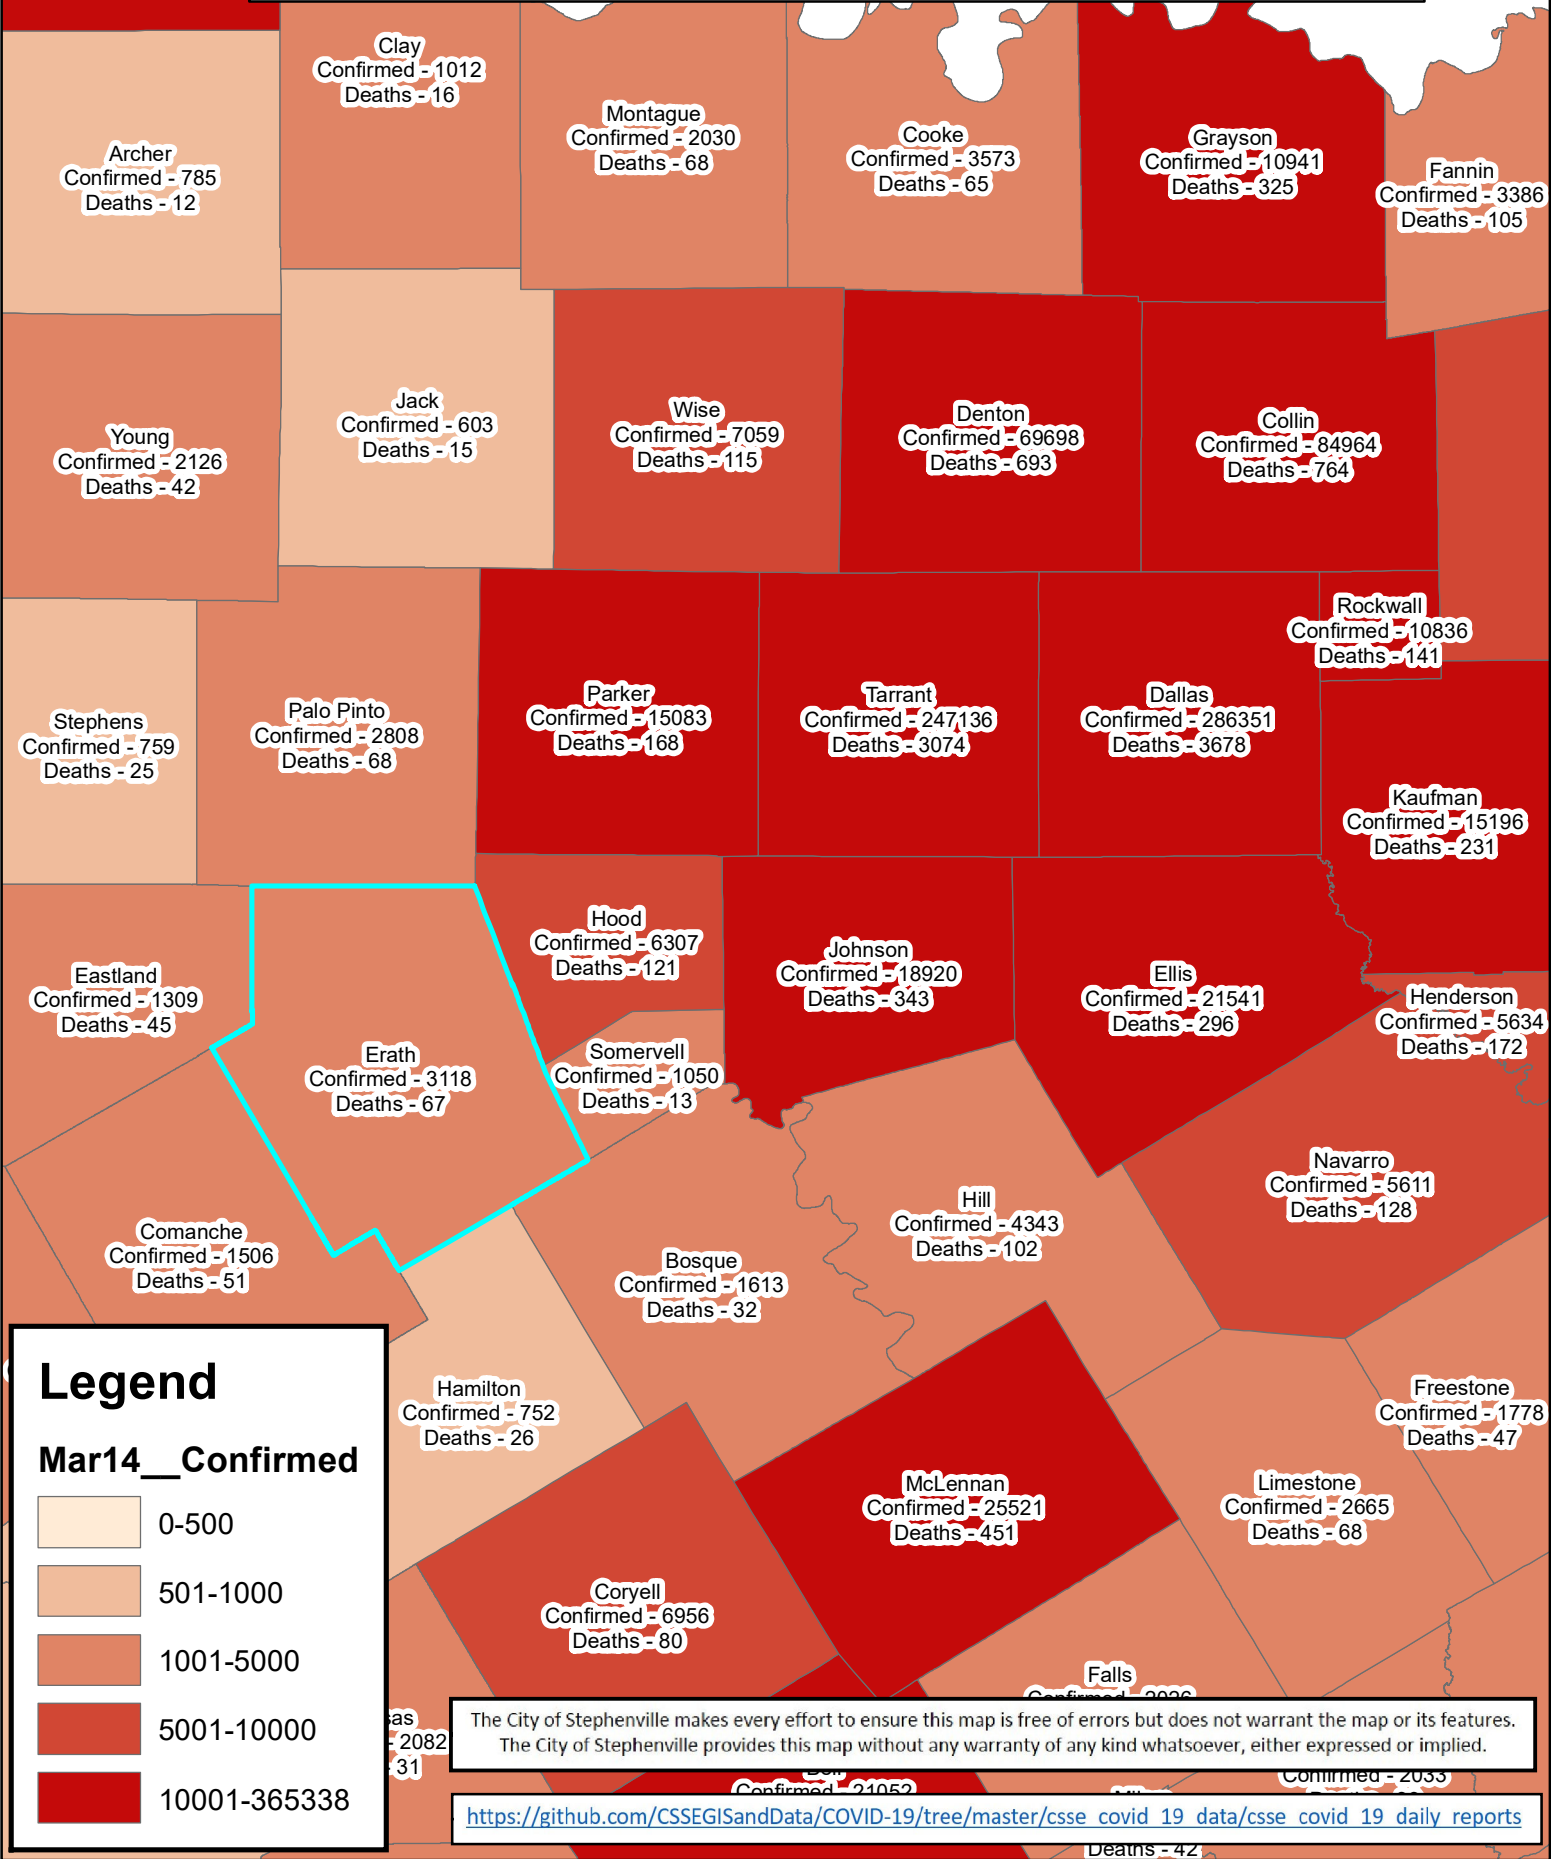

Erath County Area Covid-19 Confirmed Cases

March 14, 2021

Legend

Mar14__Confirmed

- 0-500
- 501-1000
- 1001-5000
- 5001-10000
- 10001-365338

The City of Stephenville makes every effort to ensure this map is free of errors but does not warrant the map or its features. The City of Stephenville provides this map without any warranty of any kind whatsoever, either expressed or implied.

https://github.com/CSSEGISandData/COVID-19/tree/master/csse_covid_19_data/csse_covid_19_daily_reports