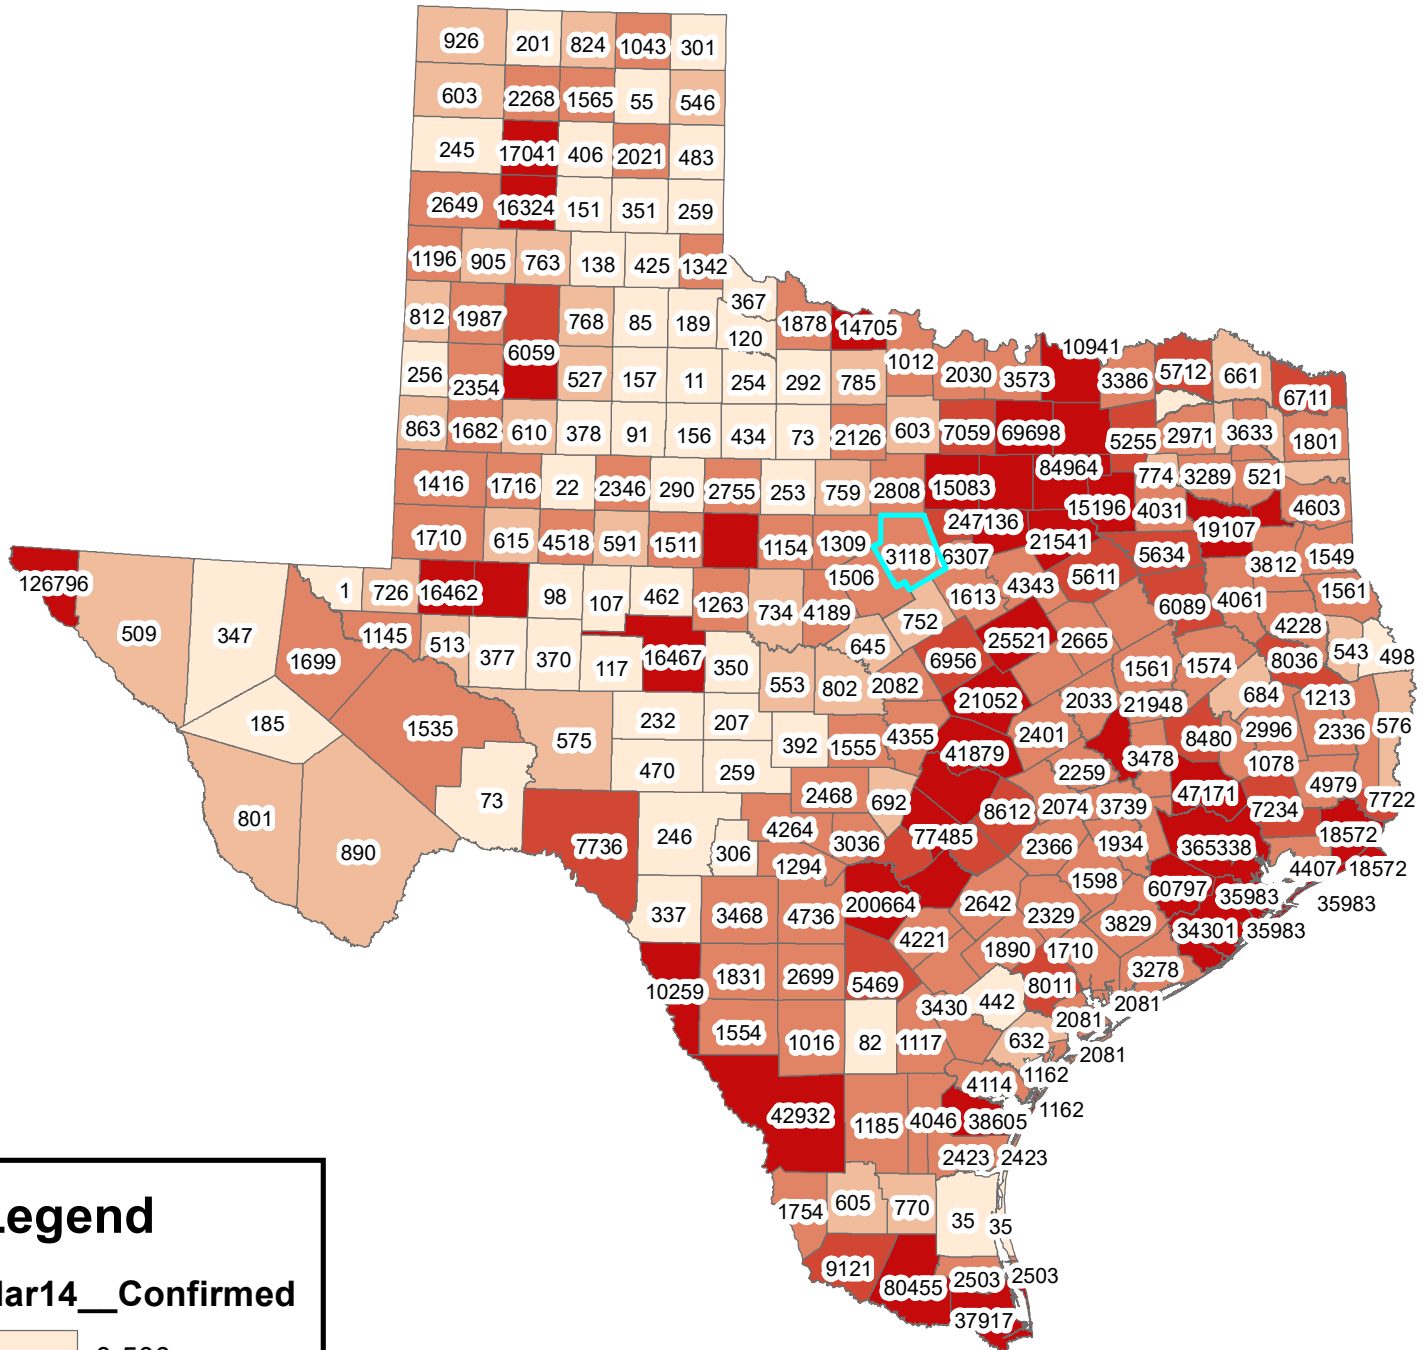

Texas Covid-19 Confirmed Cases March 14, 2021

Legend

Mar14__Confirmed

- 0-500
- 501-1000
- 1001-5000
- 5001-10000
- 10001-365338

The City of Stephenville makes every effort to ensure this map is free of errors but does not warrant the map or its features. The City of Stephenville provides this map without any warranty of any kind whatsoever, either expressed or implied.

[https://github.com/CSSEGISandData/COVID-19/tree/master/csse covid 19 data/csse covid 19 daily reports](https://github.com/CSSEGISandData/COVID-19/tree/master/csse%20covid%2019%20data/csse%20covid%2019%20daily%20reports)