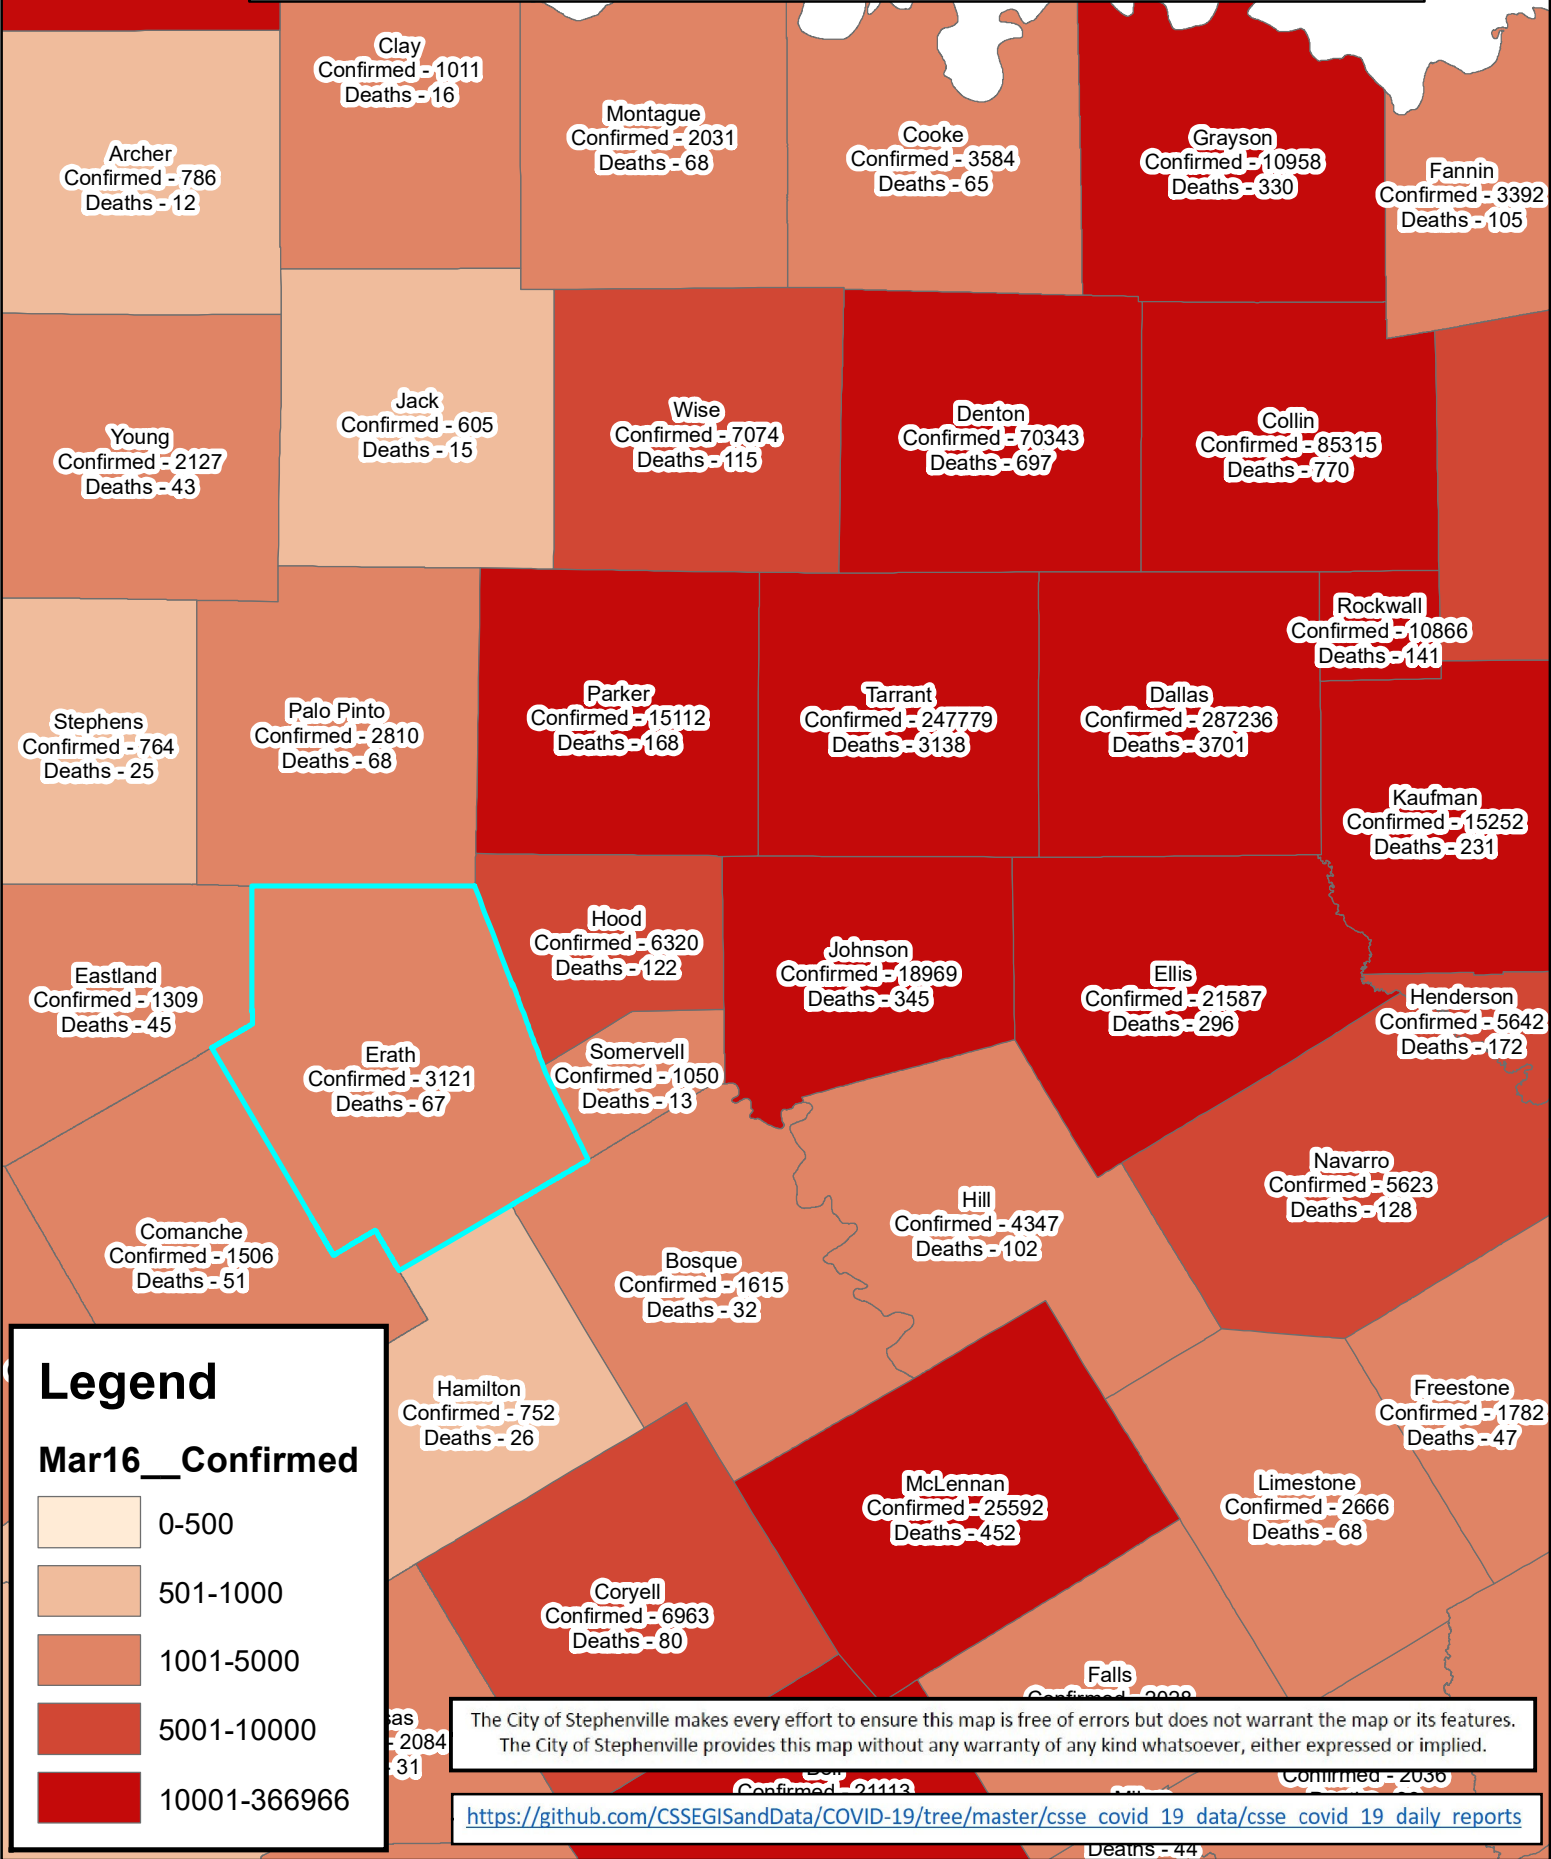

Erath County Area Covid-19 Confirmed Cases

March 16, 2021

Legend

Mar16__Confirmed

- 0-500
- 501-1000
- 1001-5000
- 5001-10000
- 10001-366966

The City of Stephenville makes every effort to ensure this map is free of errors but does not warrant the map or its features. The City of Stephenville provides this map without any warranty of any kind whatsoever, either expressed or implied.

<https://github.com/CSSEGISandData/COVID-19/tree/master/csse covid 19 data/csse covid 19 daily reports>