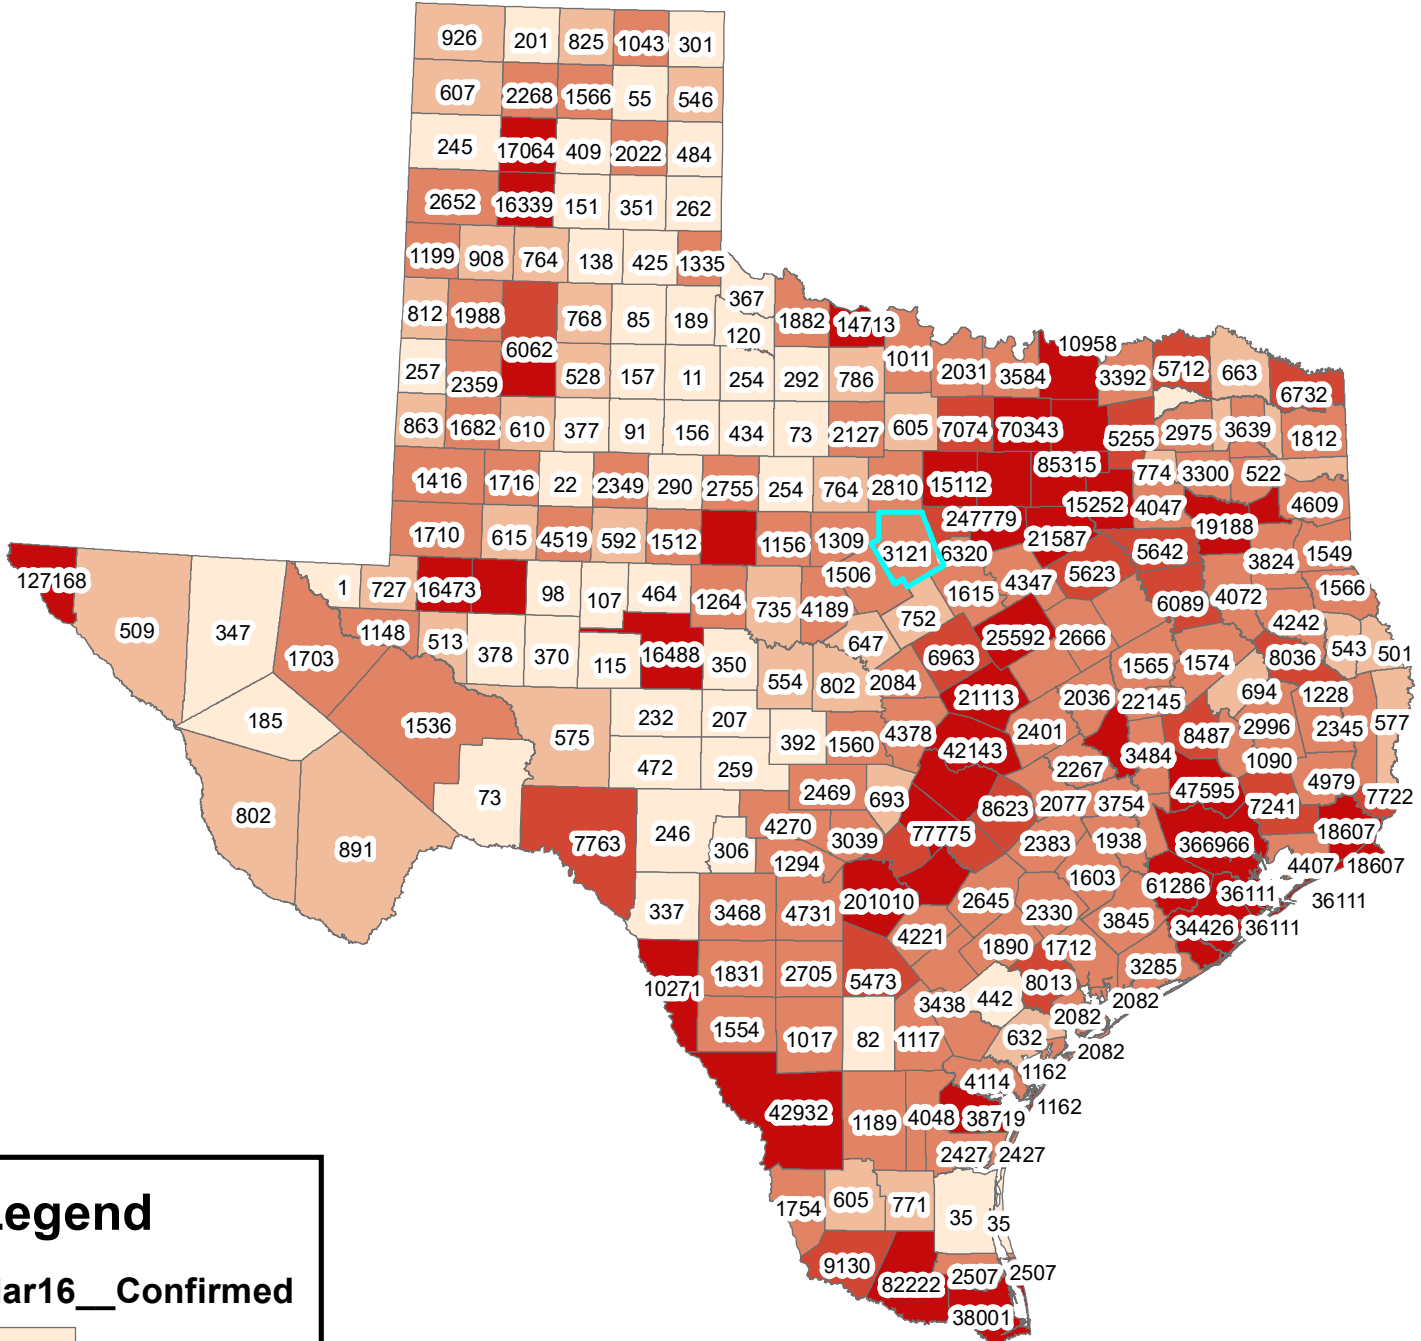

# Texas Covid-19 Confirmed Cases March 16, 2021

**Legend**

**Mar16\_\_Confirmed**

- 0-500
- 501-1000
- 1001-5000
- 5001-10000
- 10001-366966

The City of Stephenville makes every effort to ensure this map is free of errors but does not warrant the map or its features. The City of Stephenville provides this map without any warranty of any kind whatsoever, either expressed or implied.

<https://github.com/CSSEGISandData/COVID-19/tree/master/csse covid 19 data/csse covid 19 daily reports>