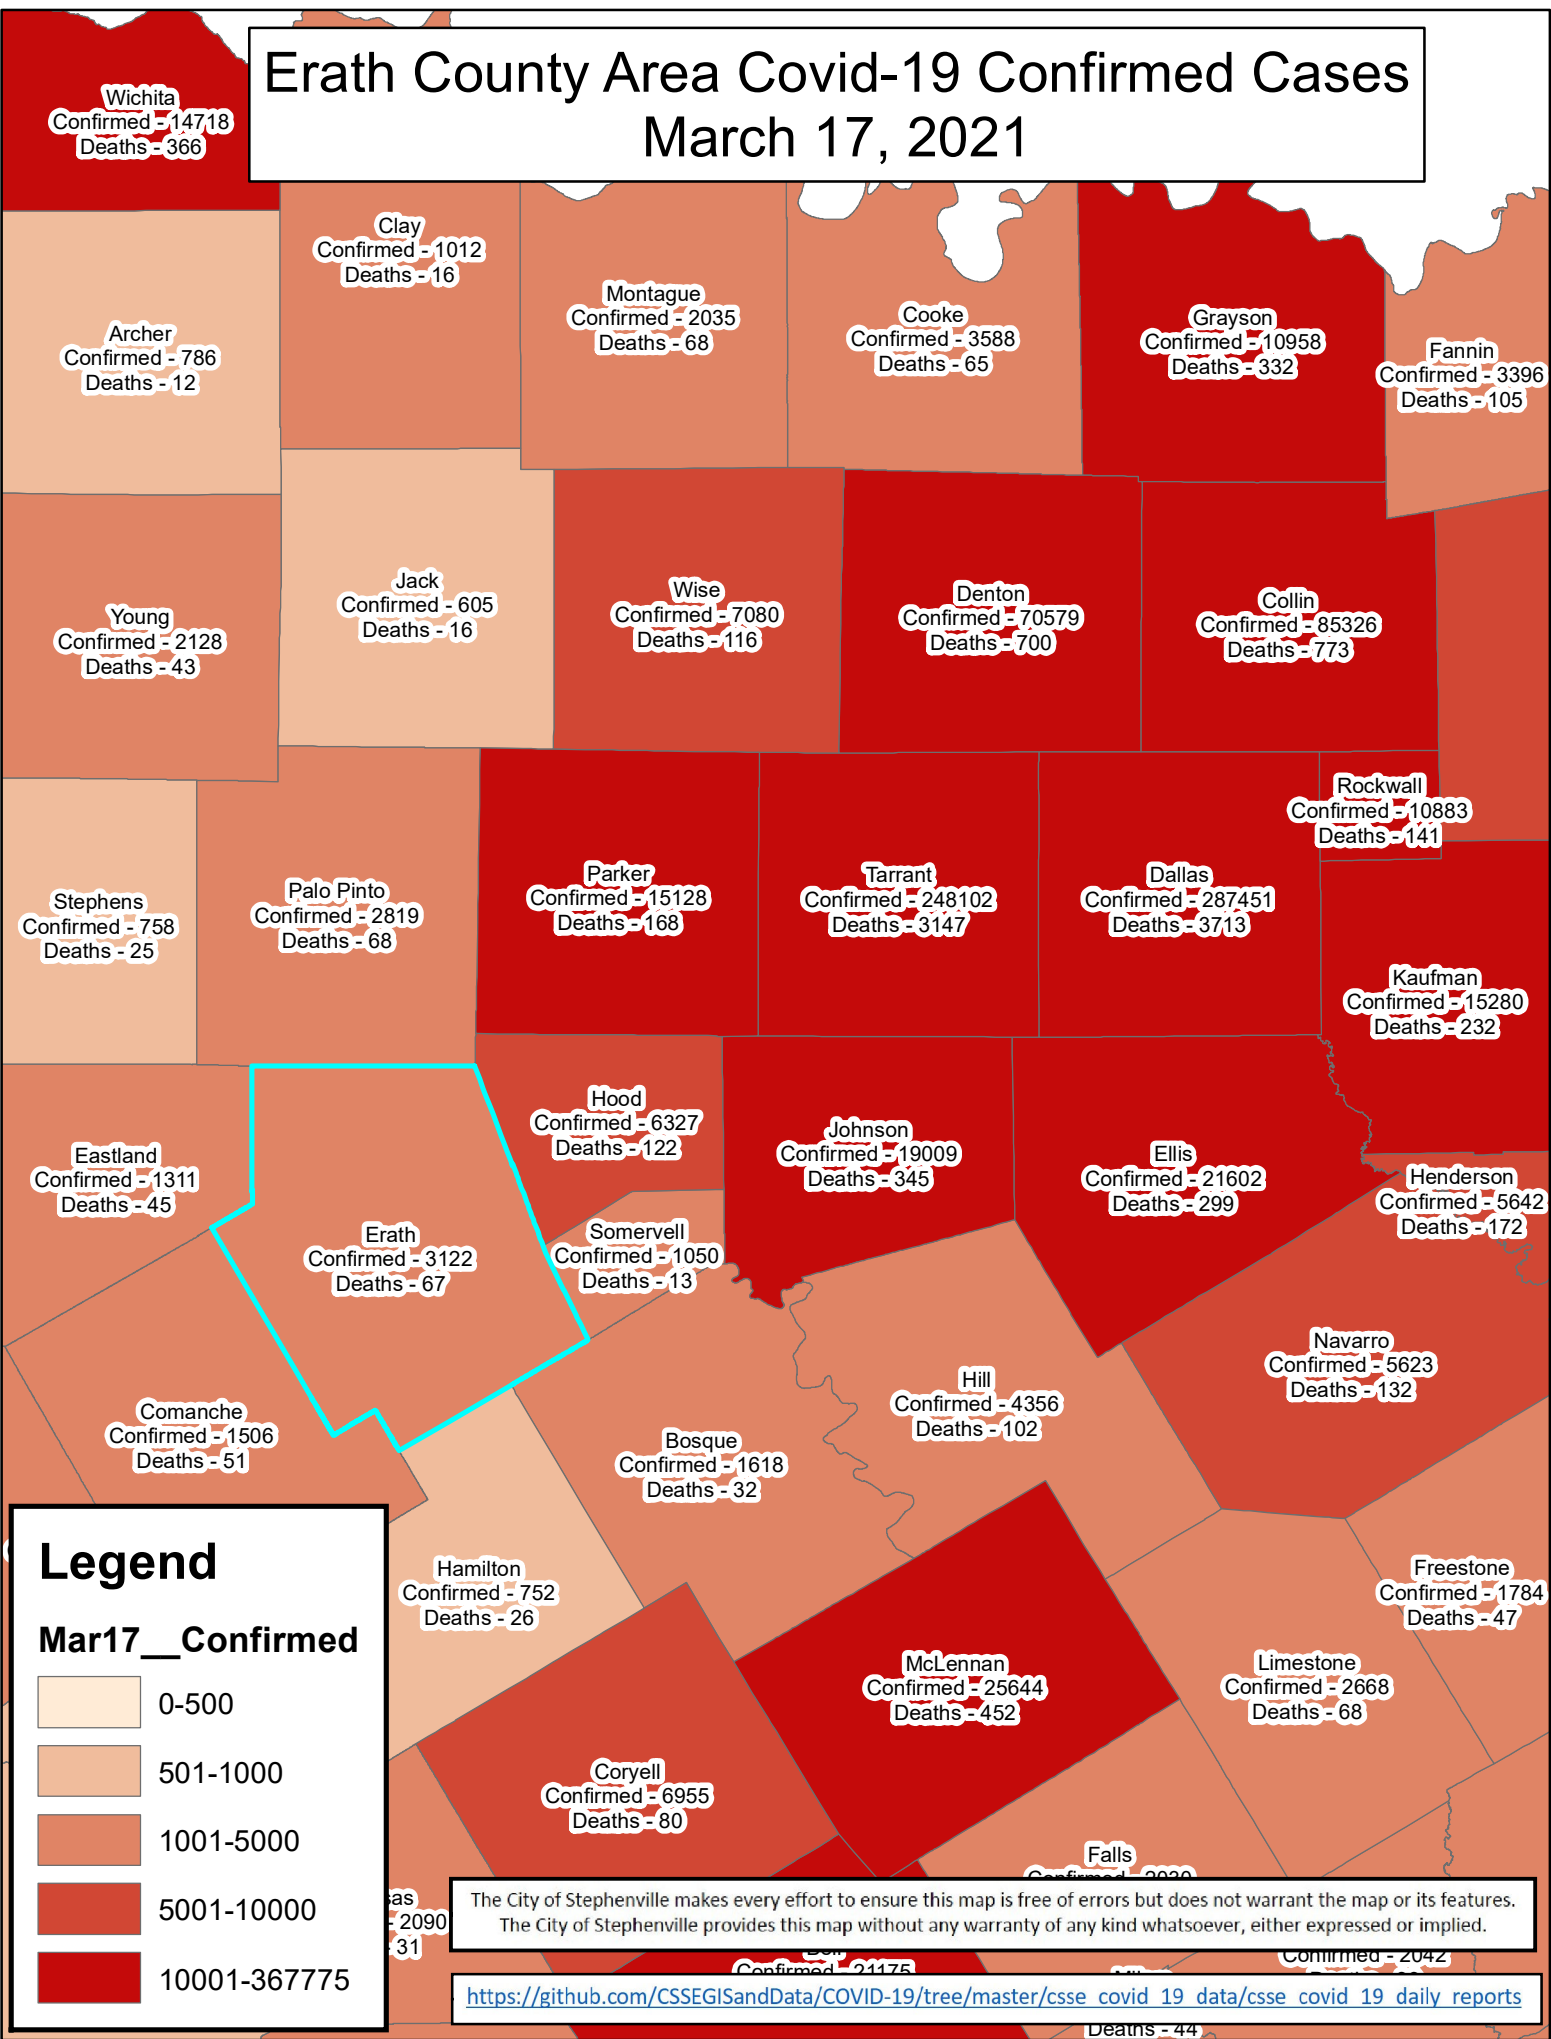

# Erath County Area Covid-19 Confirmed Cases

## March 17, 2021

### Legend