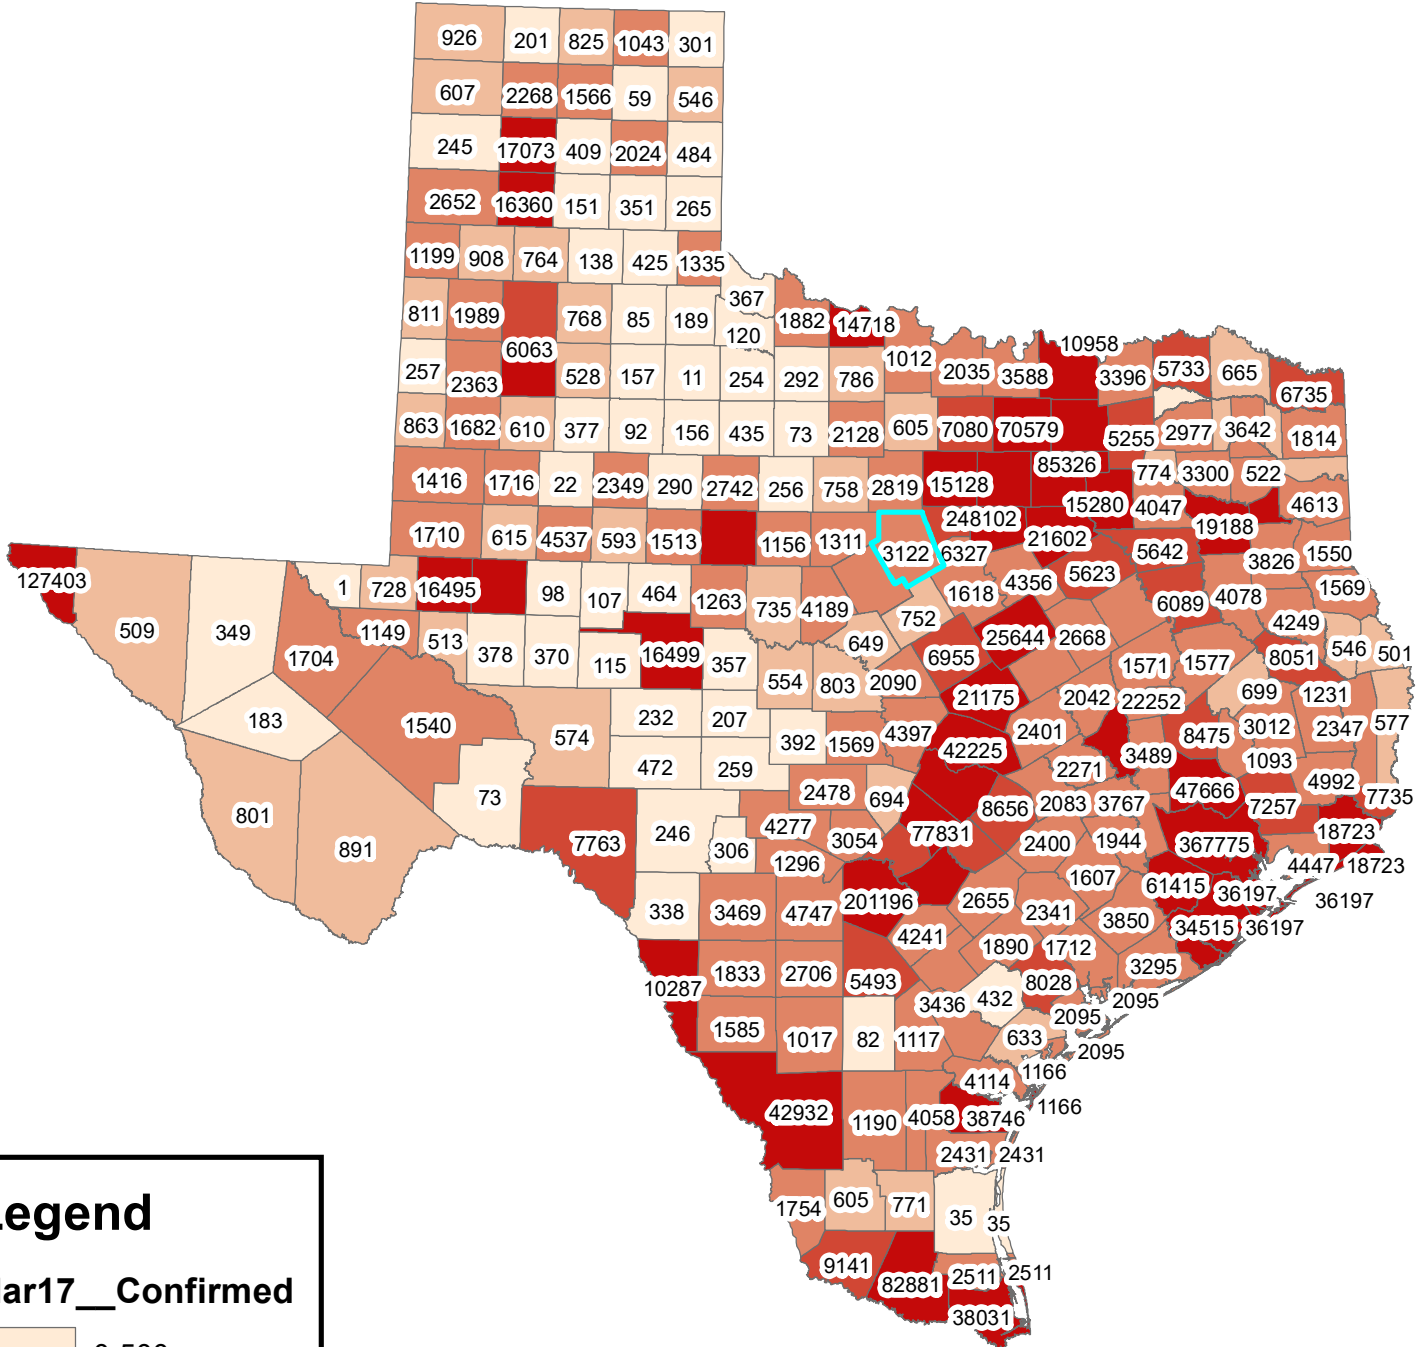

Texas Covid-19 Confirmed Cases March 17, 2021

Legend

Mar17__Confirmed

- 0-500
- 501-1000
- 1001-5000
- 5001-10000
- 10001-367775

The City of Stephenville makes every effort to ensure this map is free of errors but does not warrant the map or its features. The City of Stephenville provides this map without any warranty of any kind whatsoever, either expressed or implied.

[https://github.com/CSSEGISandData/COVID-19/tree/master/csse covid 19 data/csse covid 19 daily reports](https://github.com/CSSEGISandData/COVID-19/tree/master/csse%20covid%2019%20data/csse%20covid%2019%20daily%20reports)