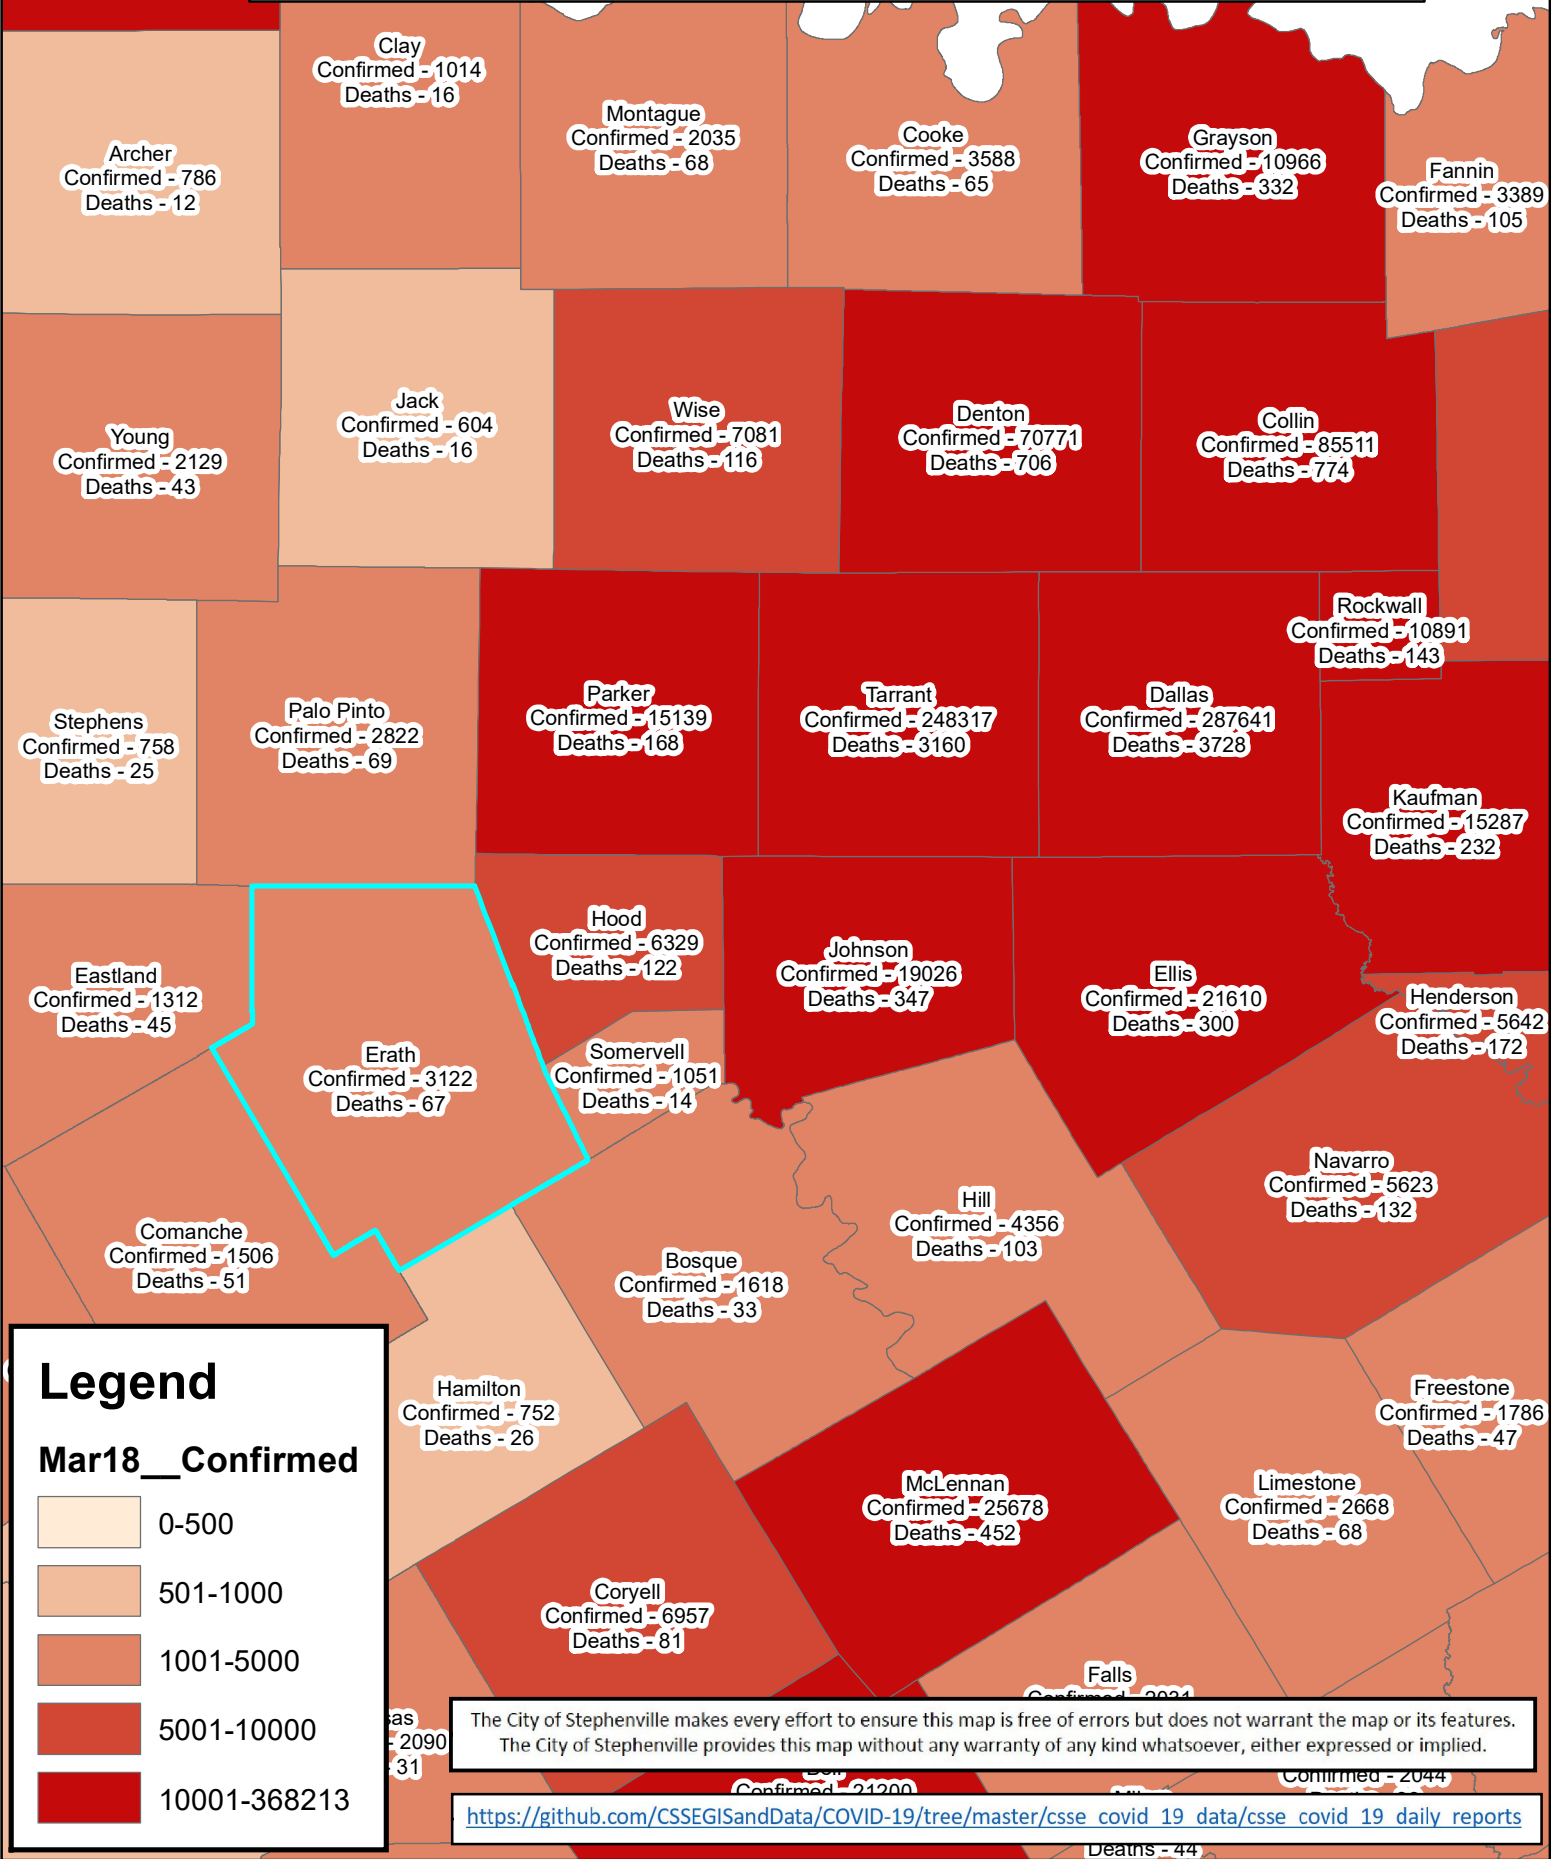

Erath County Area Covid-19 Confirmed Cases

March 18, 2021

Legend

Mar18__Confirmed

- 0-500
- 501-1000
- 1001-5000
- 5001-10000
- 10001-368213

The City of Stephenville makes every effort to ensure this map is free of errors but does not warrant the map or its features. The City of Stephenville provides this map without any warranty of any kind whatsoever, either expressed or implied.

<https://github.com/CSSEGISandData/COVID-19/tree/master/csse covid 19 data/csse covid 19 daily reports>