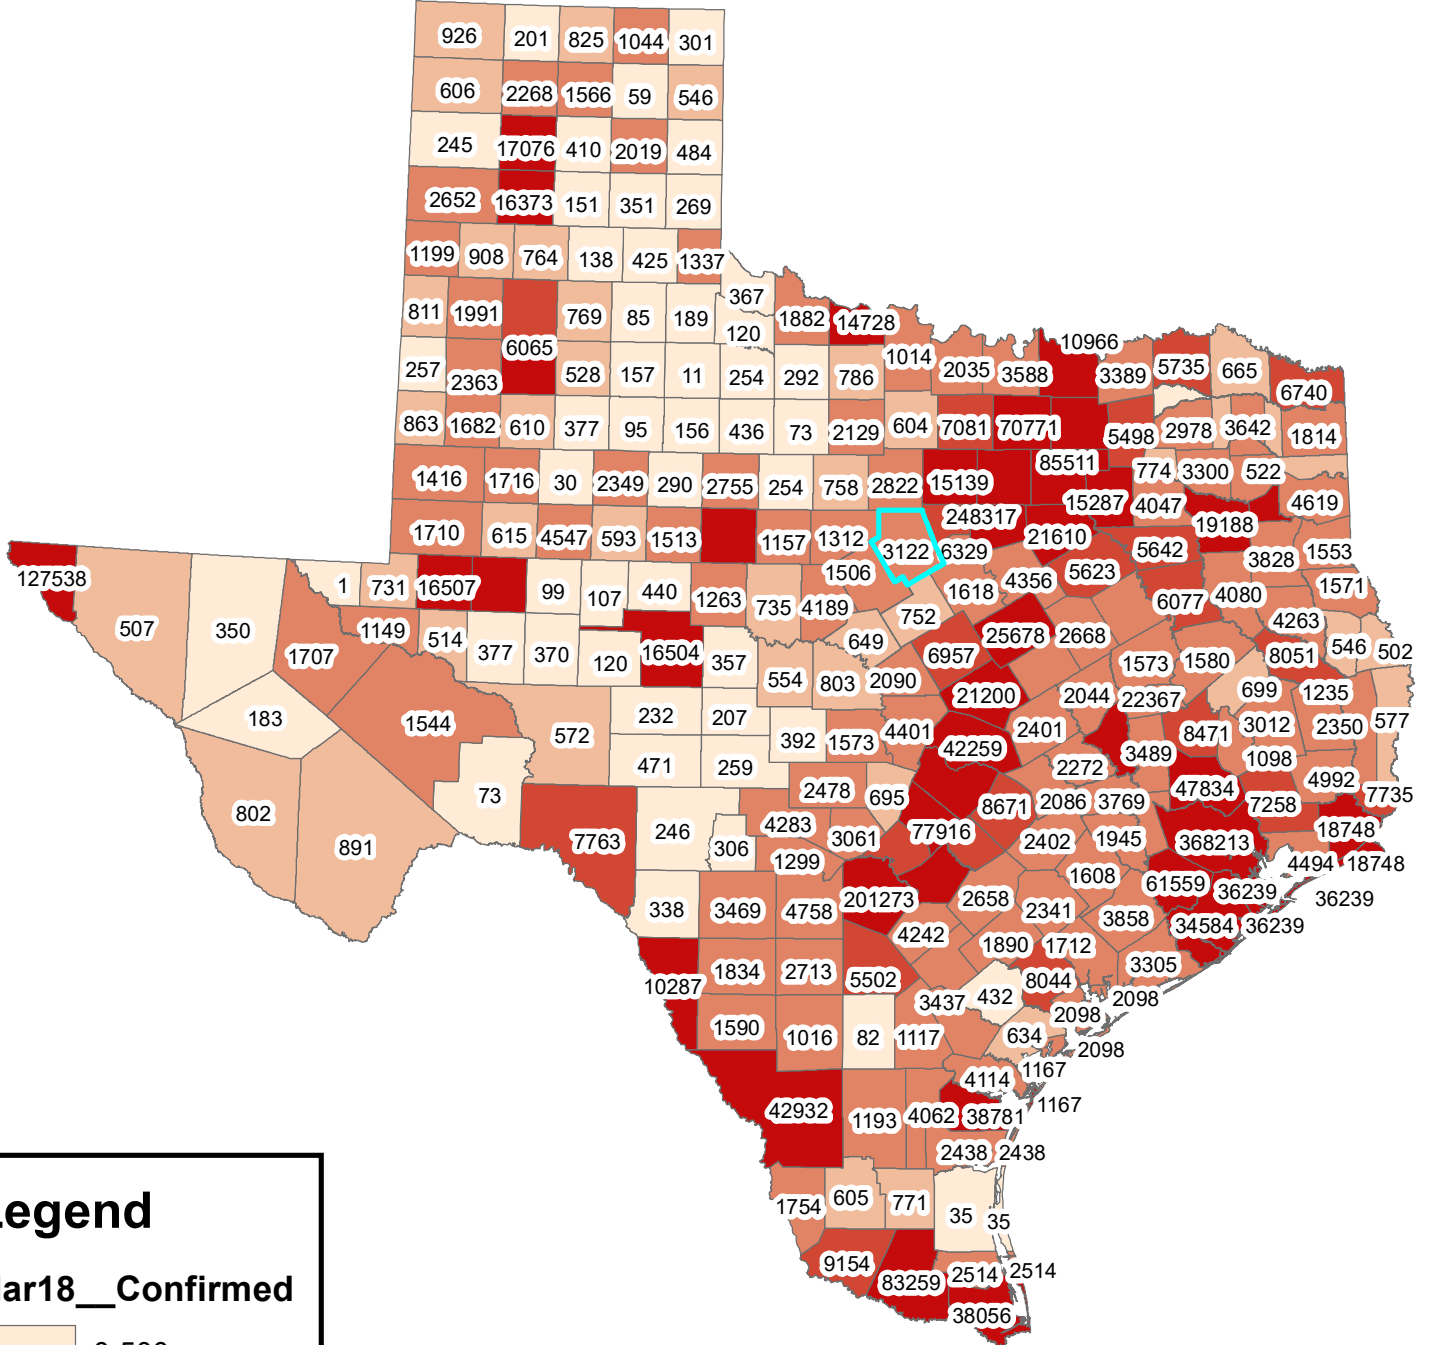

Texas Covid-19 Confirmed Cases March 18, 2021

Legend

Mar18__Confirmed

- 0-500
- 501-1000
- 1001-5000
- 5001-10000
- 10001-368213

The City of Stephenville makes every effort to ensure this map is free of errors but does not warrant the map or its features. The City of Stephenville provides this map without any warranty of any kind whatsoever, either expressed or implied.

[https://github.com/CSSEGISandData/COVID-19/tree/master/csse covid 19 data/csse covid 19 daily reports](https://github.com/CSSEGISandData/COVID-19/tree/master/csse%20covid%2019%20data/csse%20covid%2019%20daily%20reports)