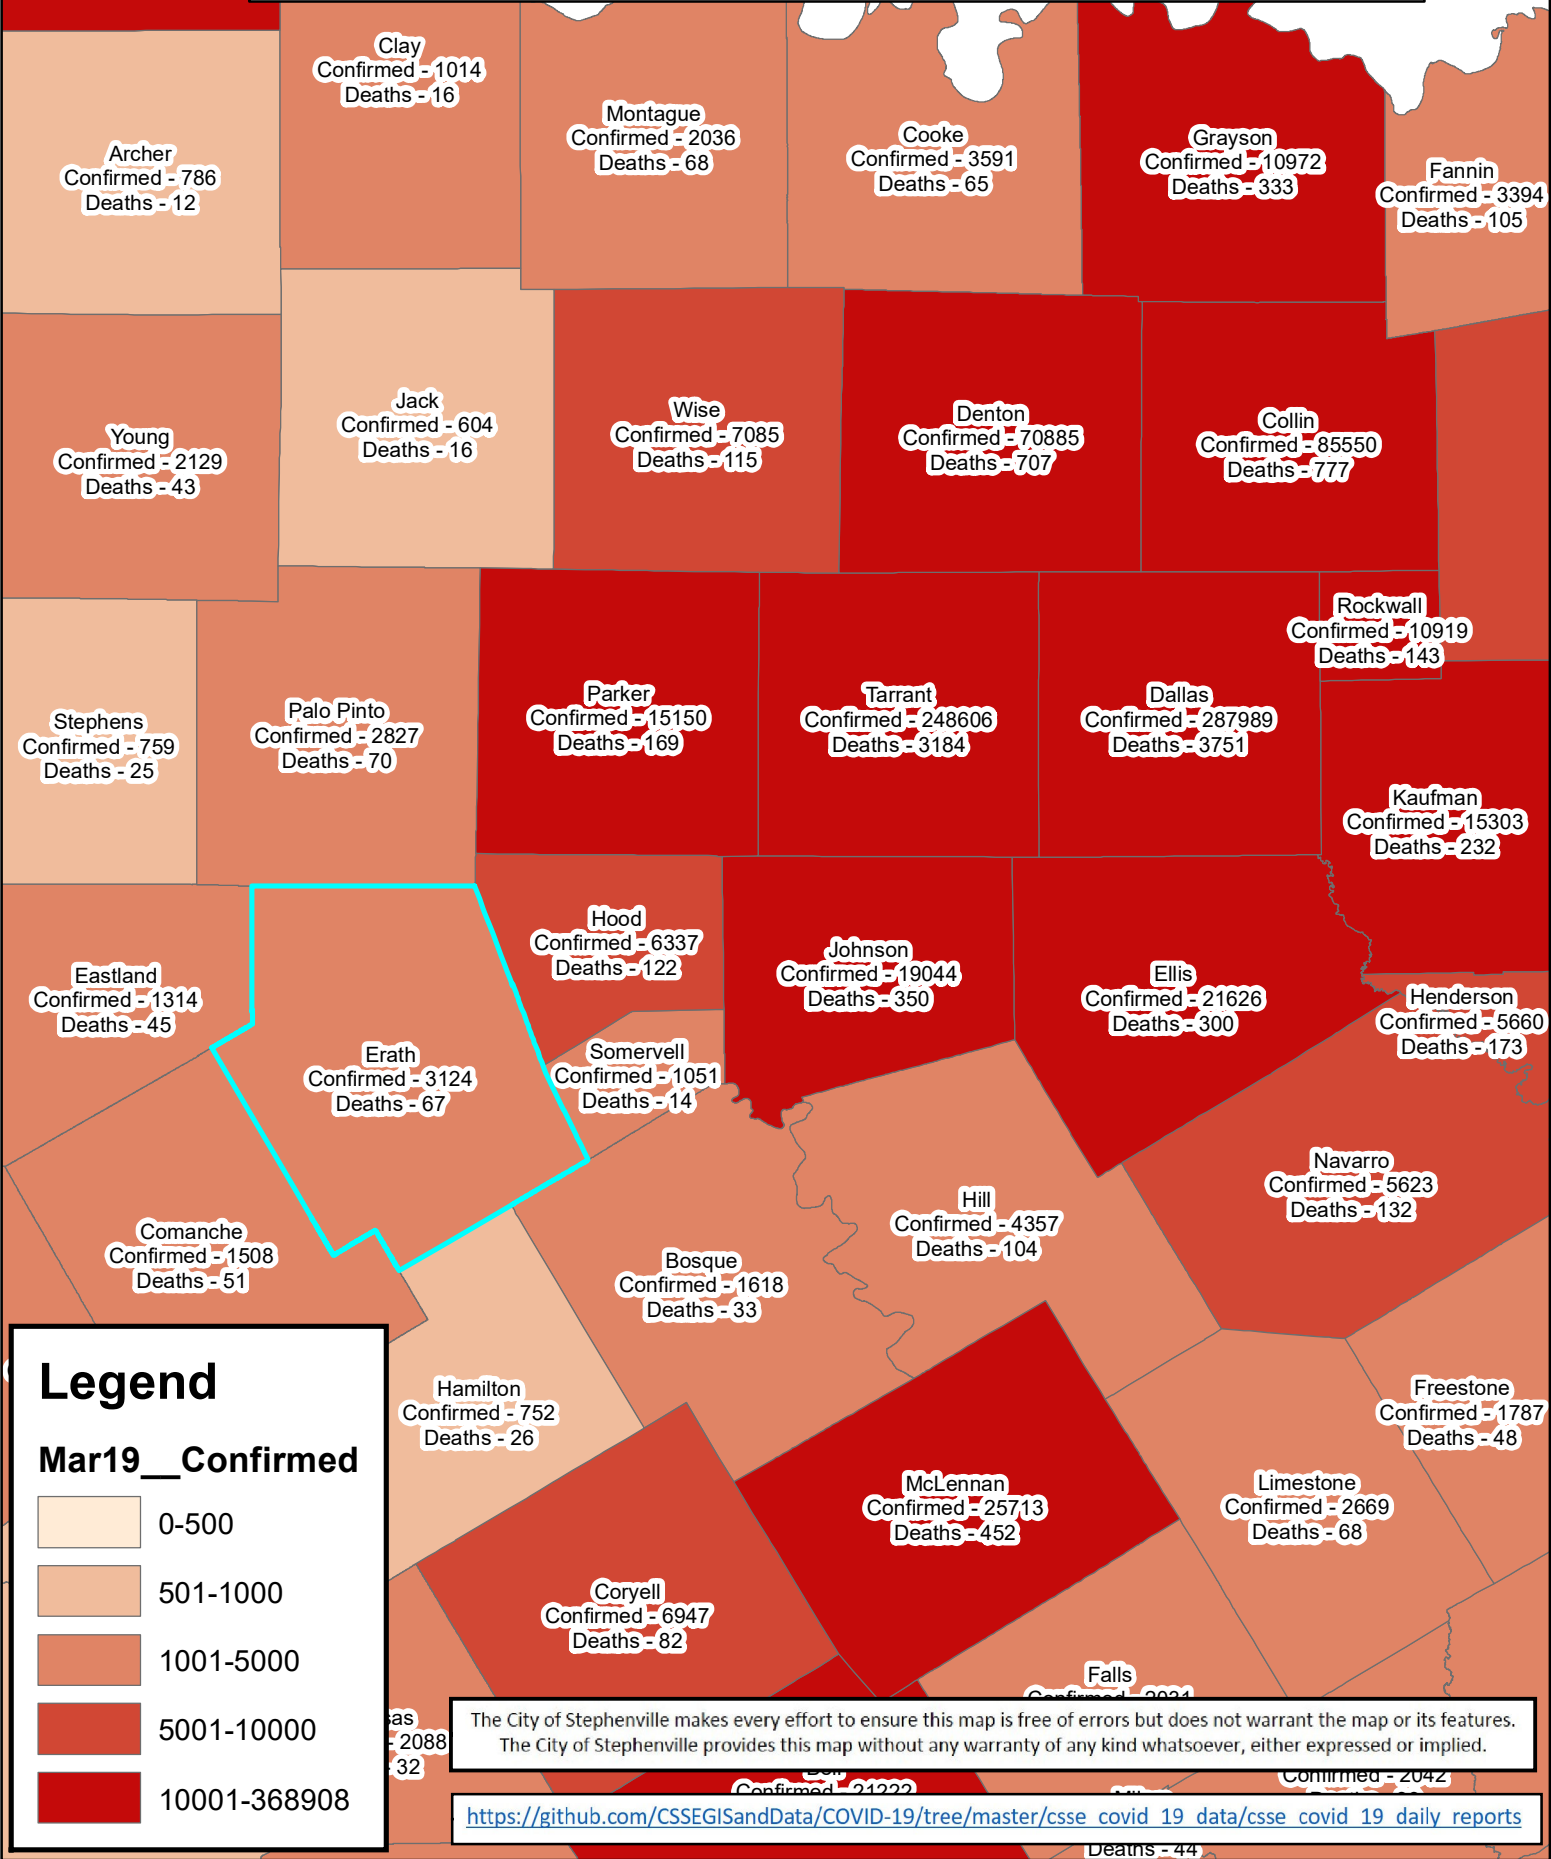

Erath County Area Covid-19 Confirmed Cases

March 19, 2021

Legend

Mar19__Confirmed

- 0-500
- 501-1000
- 1001-5000
- 5001-10000
- 10001-368908

The City of Stephenville makes every effort to ensure this map is free of errors but does not warrant the map or its features. The City of Stephenville provides this map without any warranty of any kind whatsoever, either expressed or implied.

<https://github.com/CSSEGISandData/COVID-19/tree/master/csse covid 19 data/csse covid 19 daily reports>