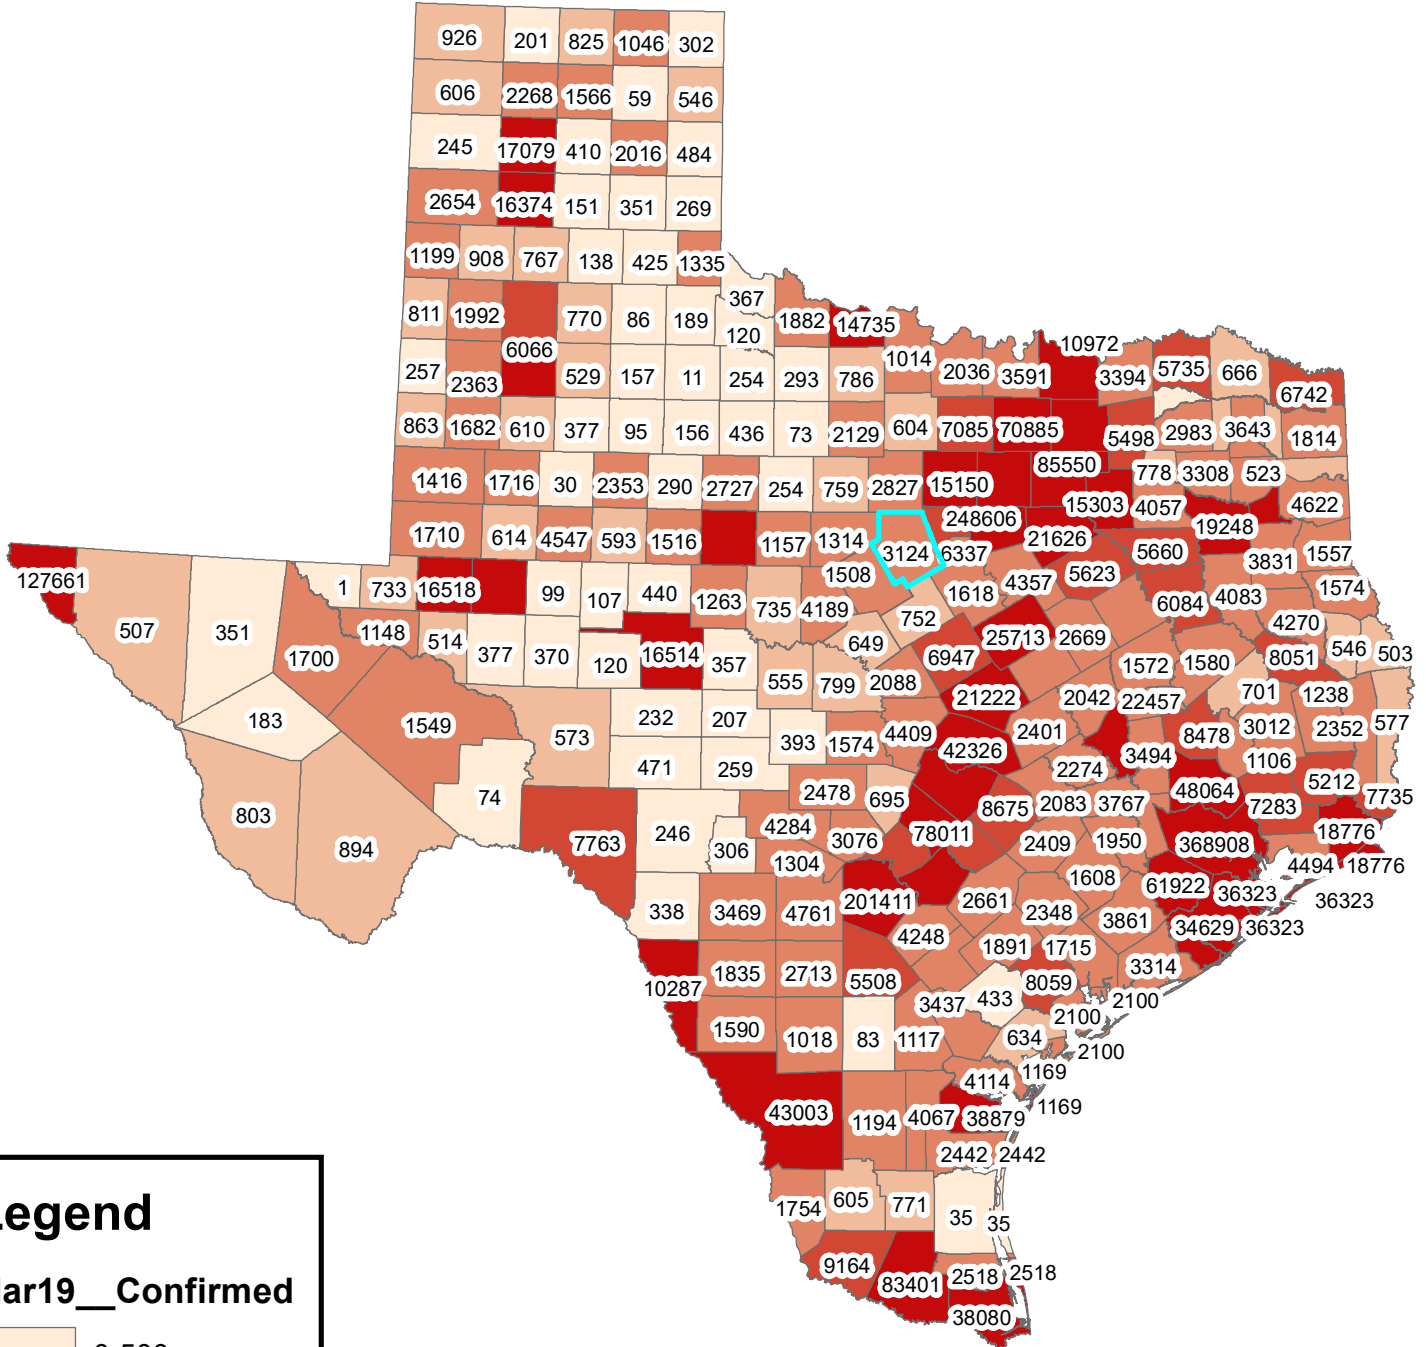

Texas Covid-19 Confirmed Cases March 19, 2021

Legend

Mar19__Confirmed

- 0-500
- 501-1000
- 1001-5000
- 5001-10000
- 10001-368908

The City of Stephenville makes every effort to ensure this map is free of errors but does not warrant the map or its features. The City of Stephenville provides this map without any warranty of any kind whatsoever, either expressed or implied.

[https://github.com/CSSEGISandData/COVID-19/tree/master/csse covid 19 data/csse covid 19 daily reports](https://github.com/CSSEGISandData/COVID-19/tree/master/csse%20covid%2019%20data/csse%20covid%2019%20daily%20reports)