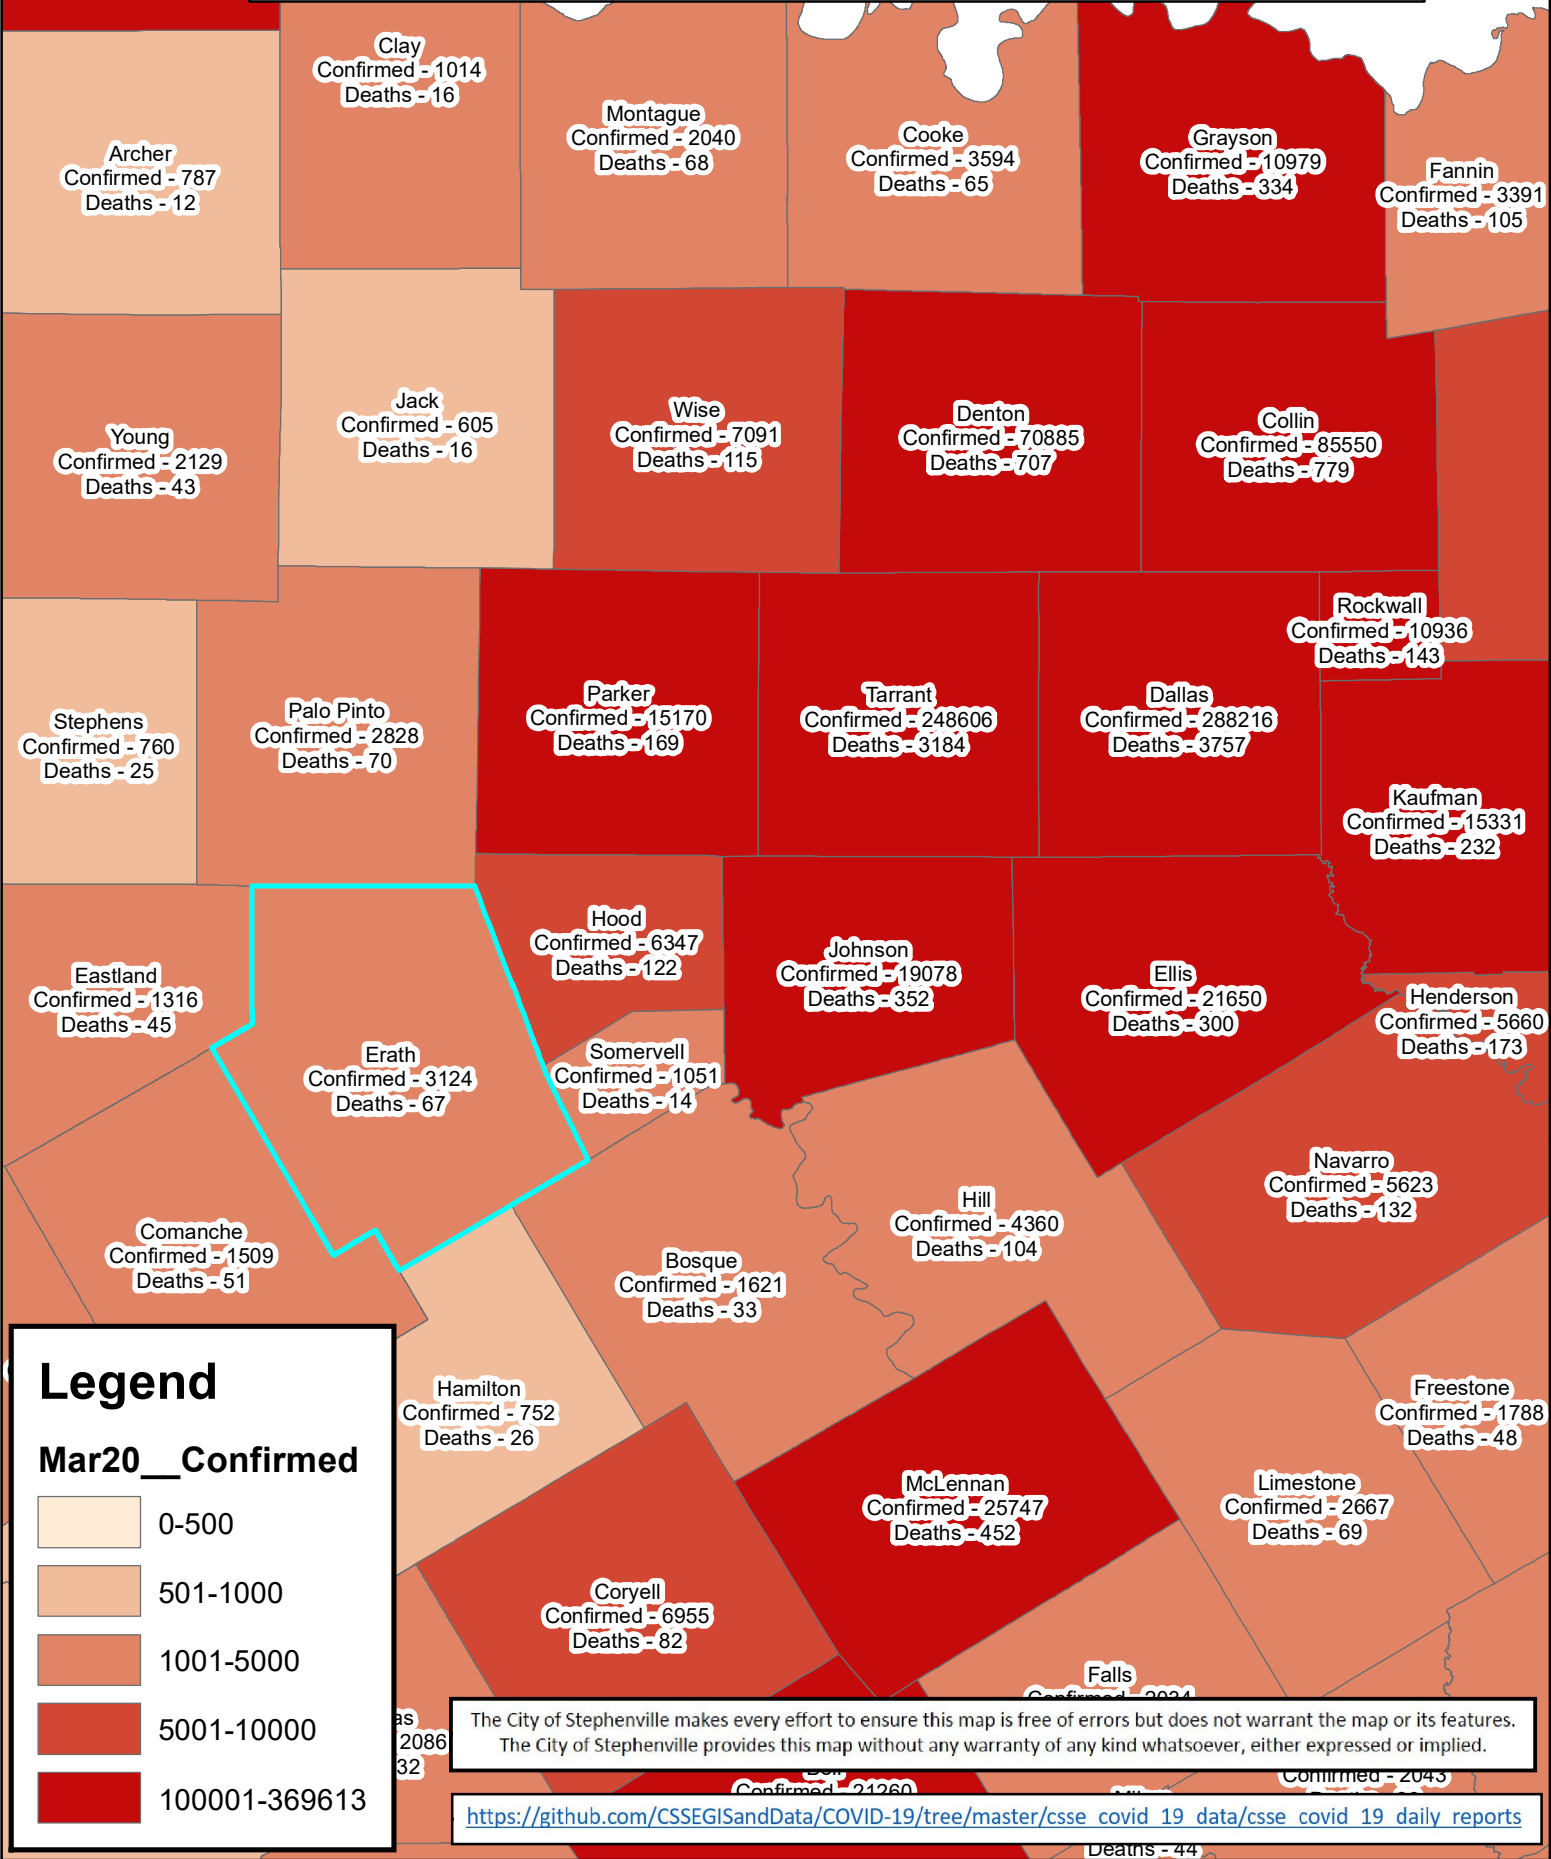

Erath County Area Covid-19 Confirmed Cases

March 20, 2021

Legend

Mar20__Confirmed

- 0-500
- 501-1000
- 1001-5000
- 5001-10000
- 100001-369613

The City of Stephenville makes every effort to ensure this map is free of errors but does not warrant the map or its features. The City of Stephenville provides this map without any warranty of any kind whatsoever, either expressed or implied.

https://github.com/CSSEGISandData/COVID-19/tree/master/csse_covid_19_data/csse_covid_19_daily_reports