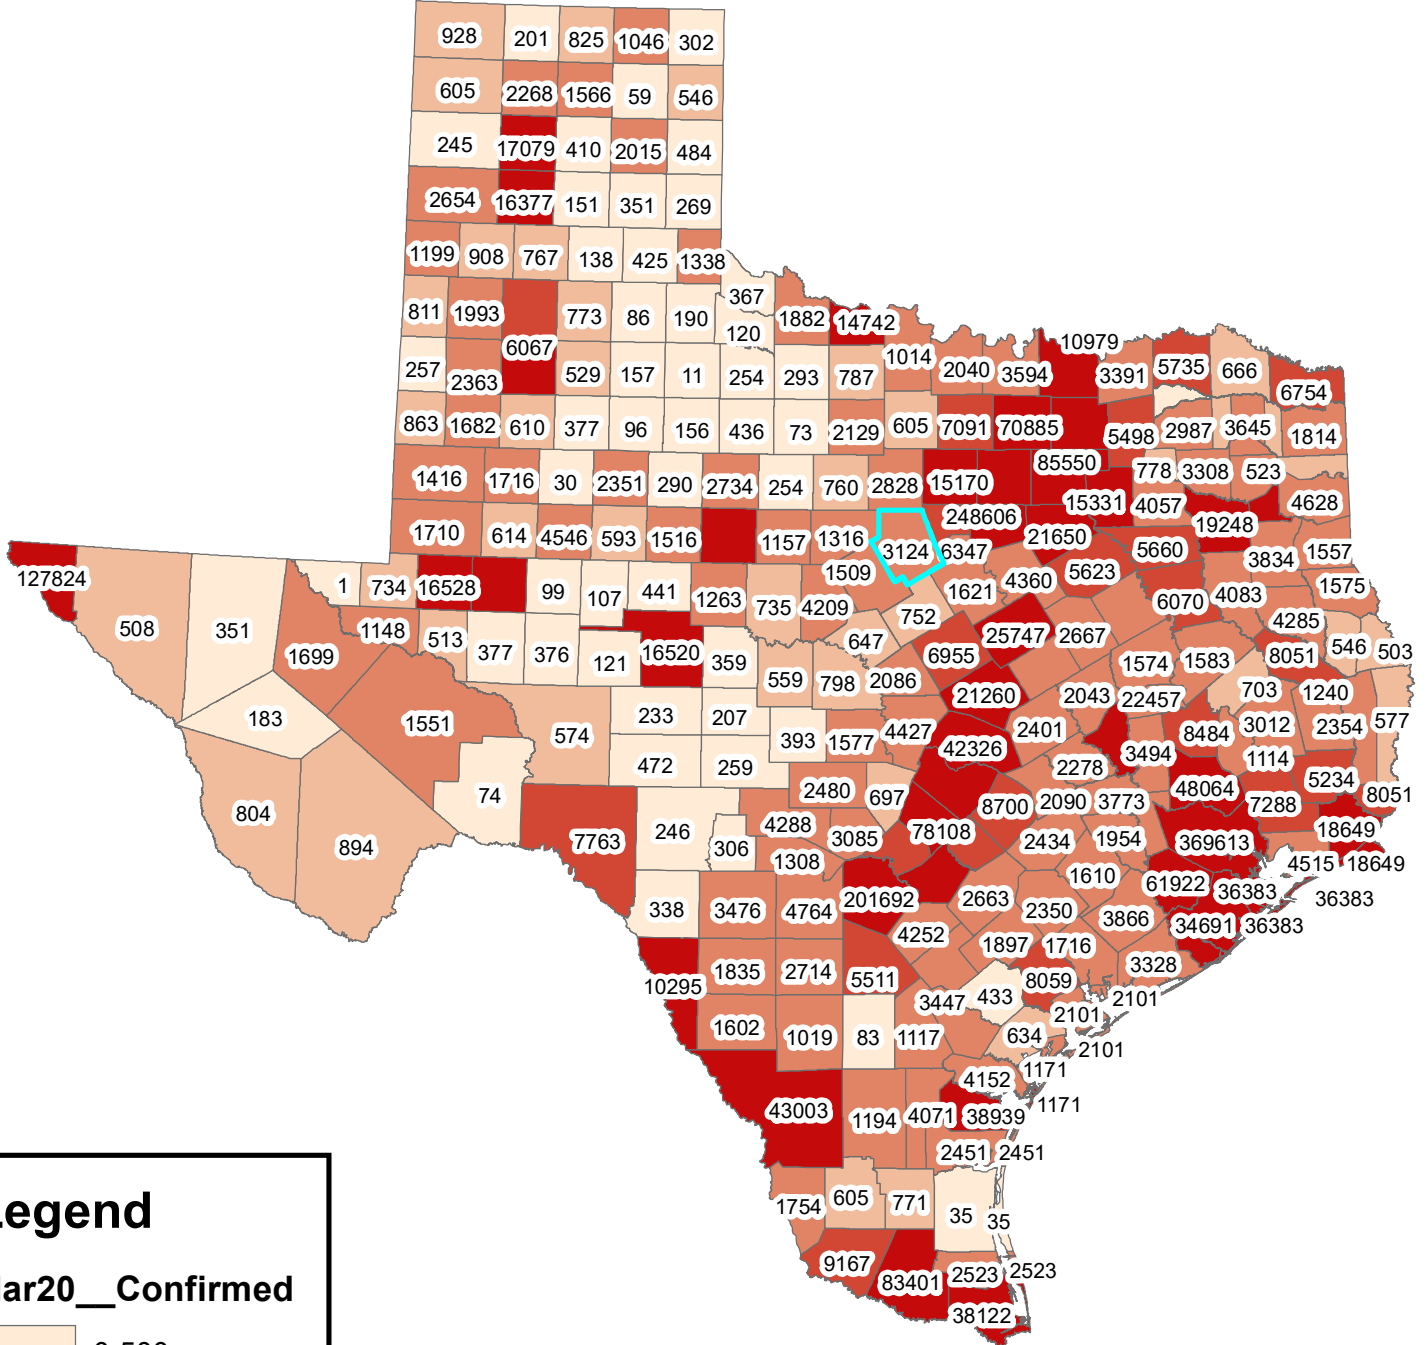

Texas Covid-19 Confirmed Cases March 20, 2021

Legend

Mar20__Confirmed

- 0-500
- 501-1000
- 1001-5000
- 5001-10000
- 100001-369613

The City of Stephenville makes every effort to ensure this map is free of errors but does not warrant the map or its features. The City of Stephenville provides this map without any warranty of any kind whatsoever, either expressed or implied.

https://github.com/CSSEGISandData/COVID-19/tree/master/csse_covid_19_data/csse_covid_19_daily_reports