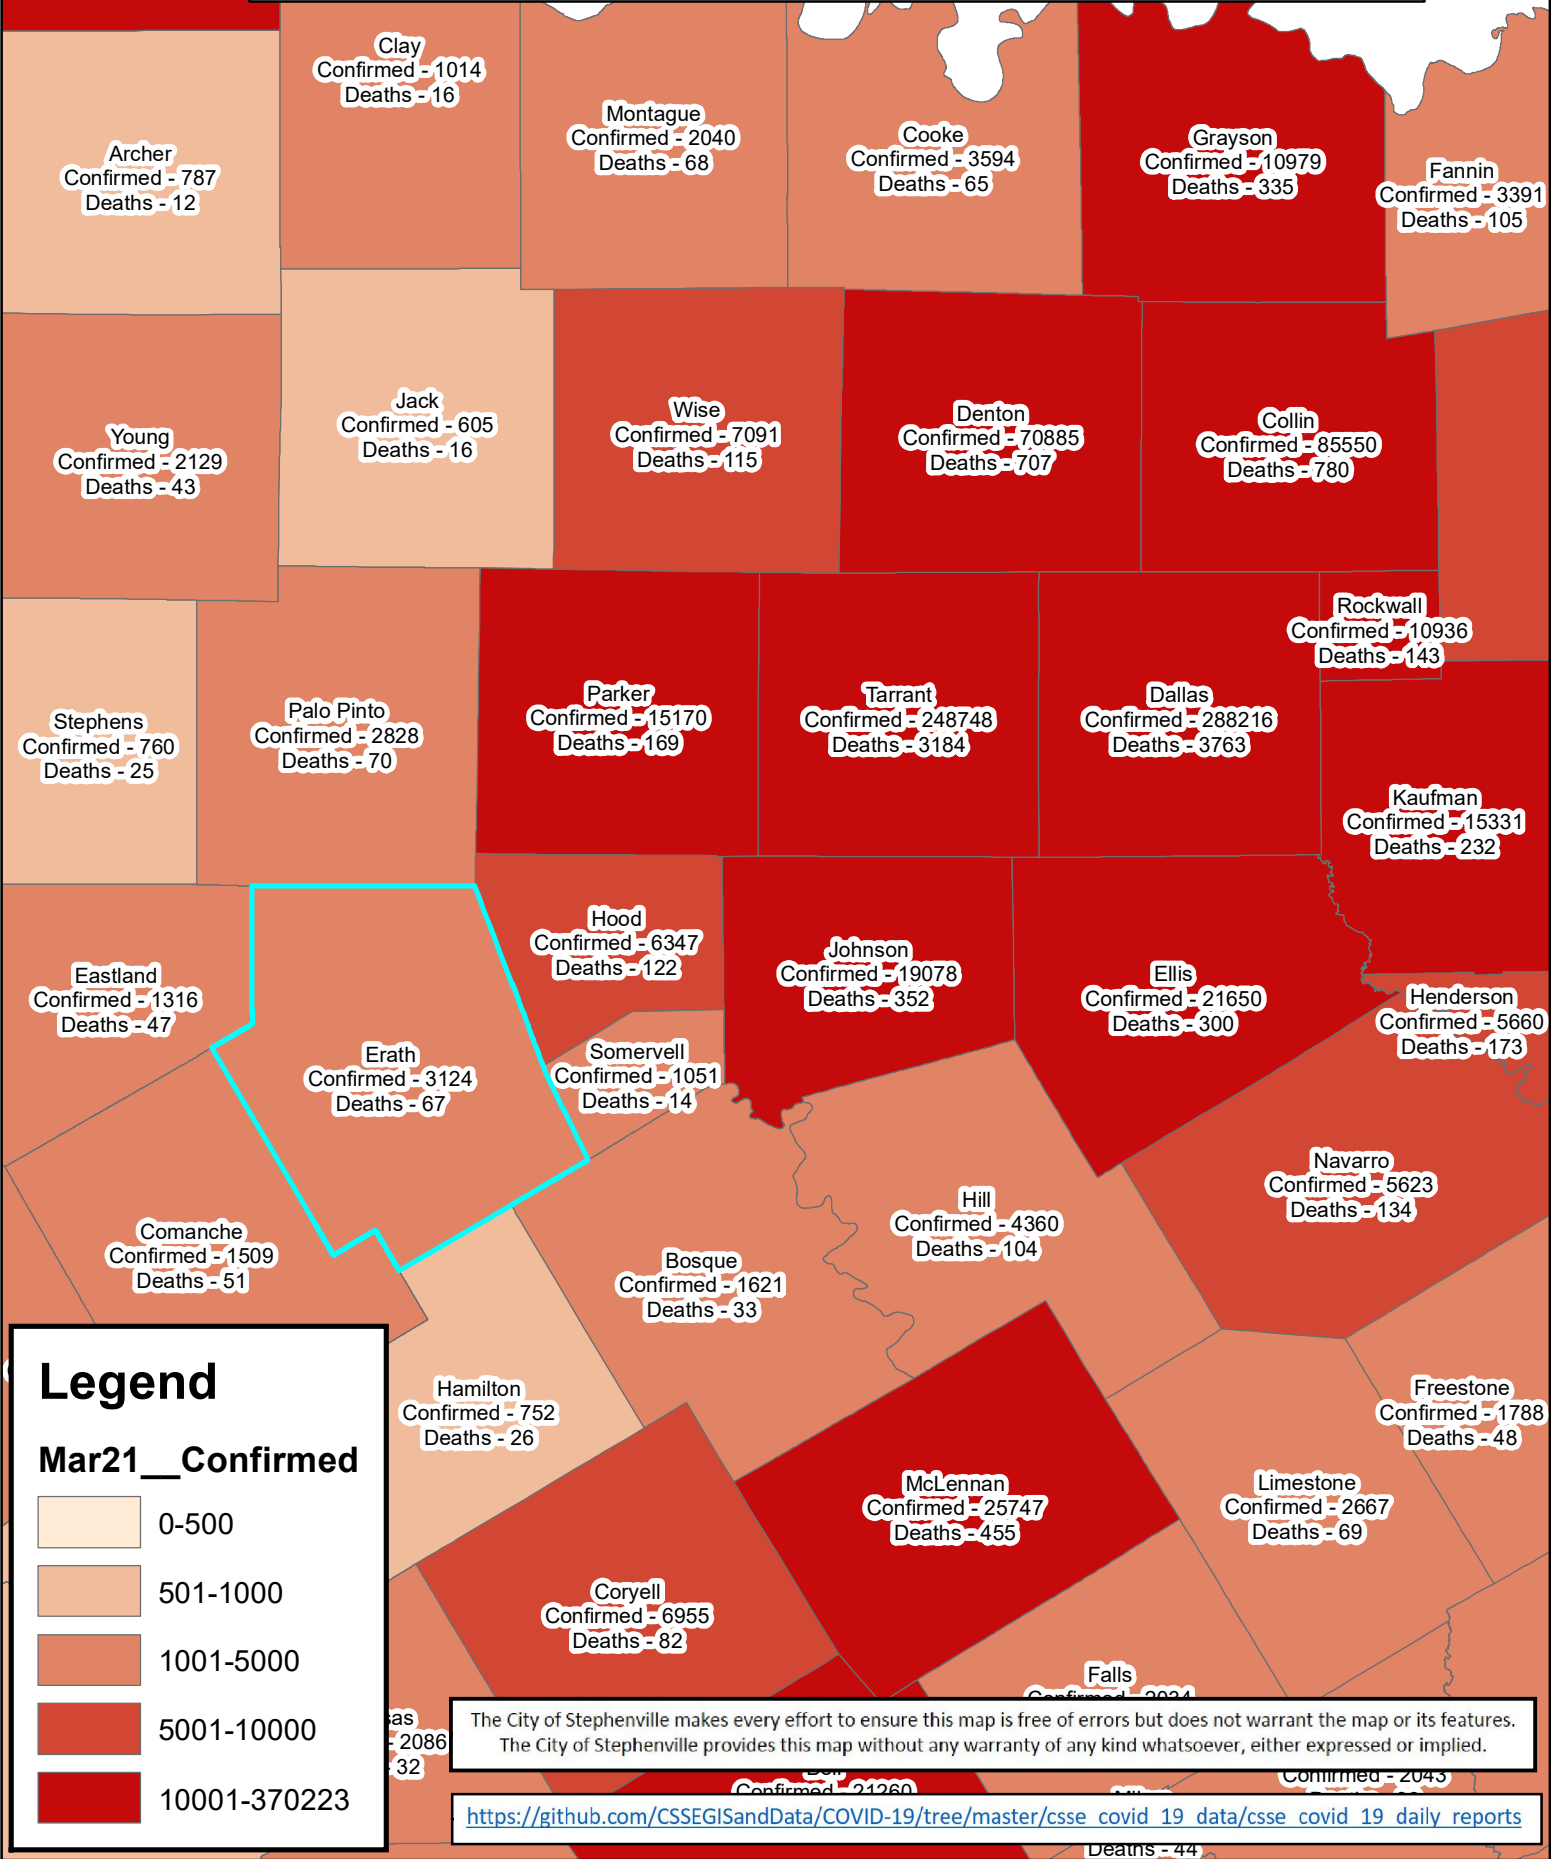

Erath County Area Covid-19 Confirmed Cases

March 21, 2021

Legend

Mar21__Confirmed

The City of Stephenville makes every effort to ensure this map is free of errors but does not warrant the map or its features. The City of Stephenville provides this map without any warranty of any kind whatsoever, either expressed or implied.

<https://github.com/CSSEGISandData/COVID-19/tree/master/csse covid 19 data/csse covid 19 daily reports>