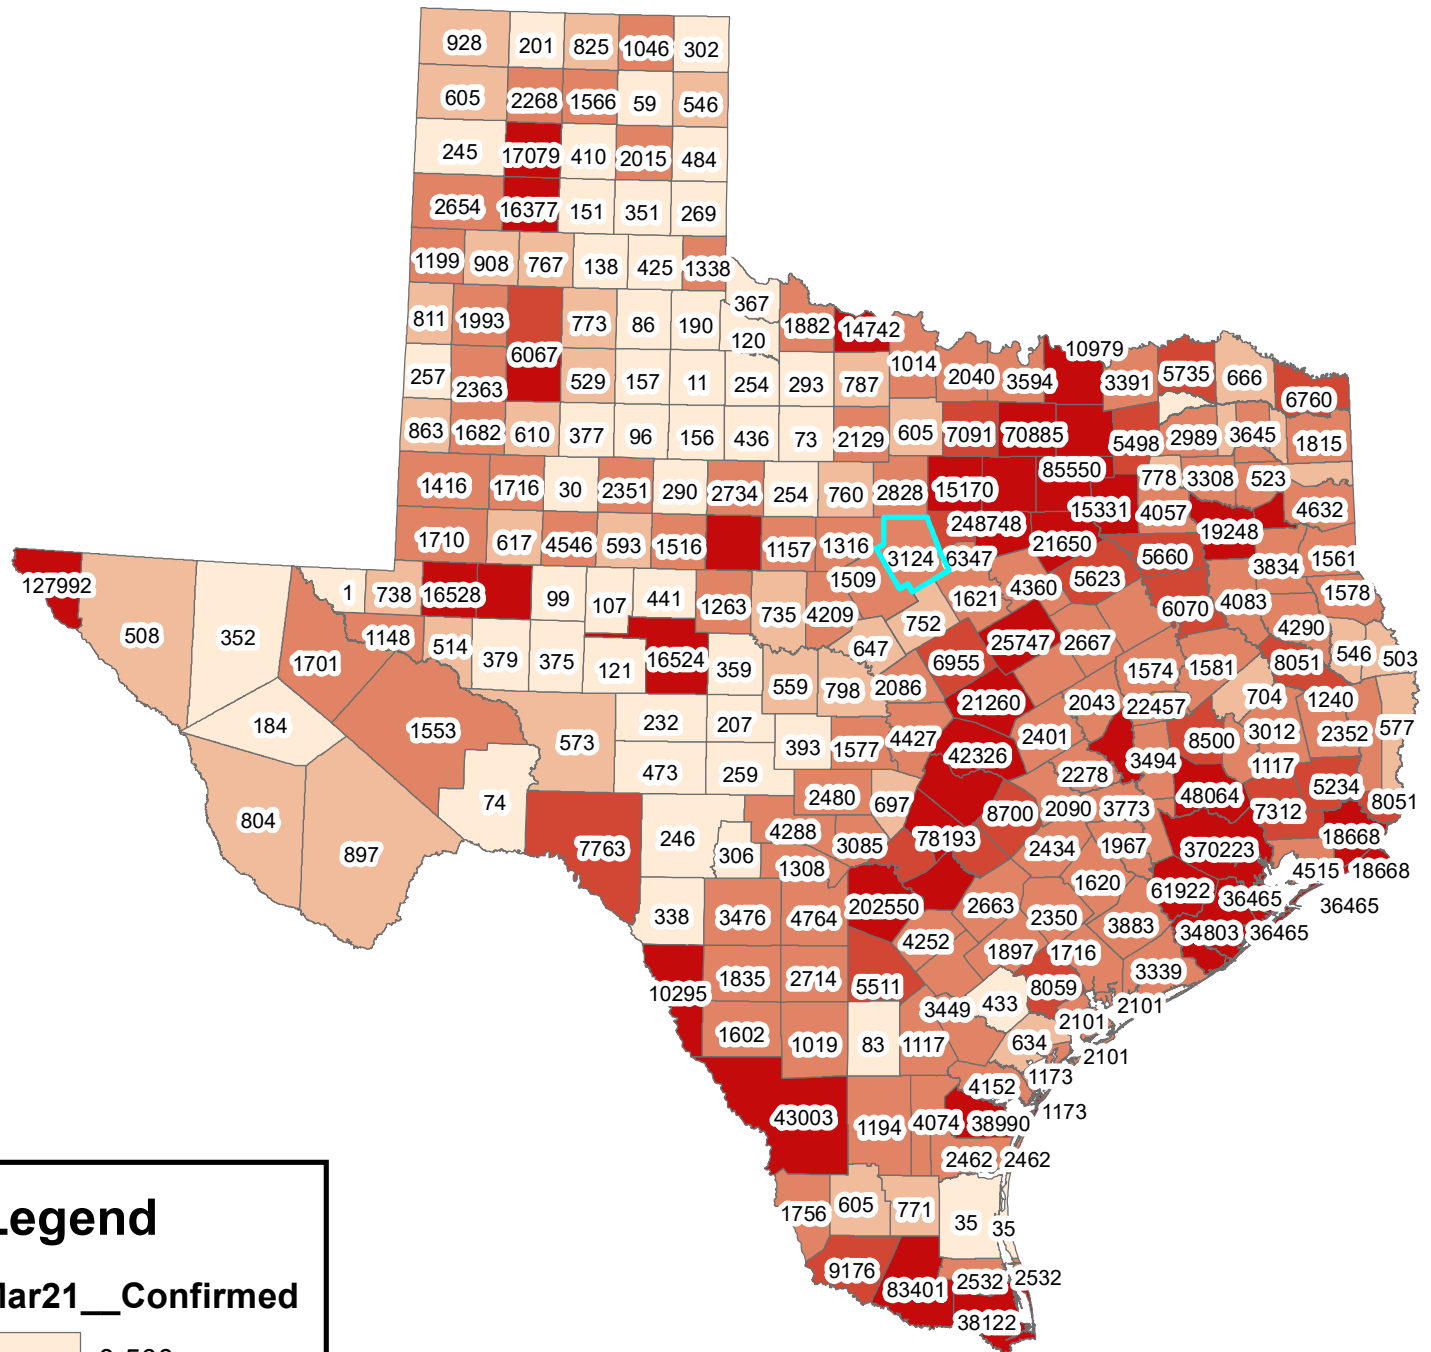

# Texas Covid-19 Confirmed Cases March 21, 2021

### Legend

**Mar21\_\_Confirmed**

- 0-500
- 501-1000
- 1001-5000
- 5001-10000
- 10001-370223

The City of Stephenville makes every effort to ensure this map is free of errors but does not warrant the map or its features. The City of Stephenville provides this map without any warranty of any kind whatsoever, either expressed or implied.

<https://github.com/CSSEGISandData/COVID-19/tree/master/csse covid 19 data/csse covid 19 daily reports>