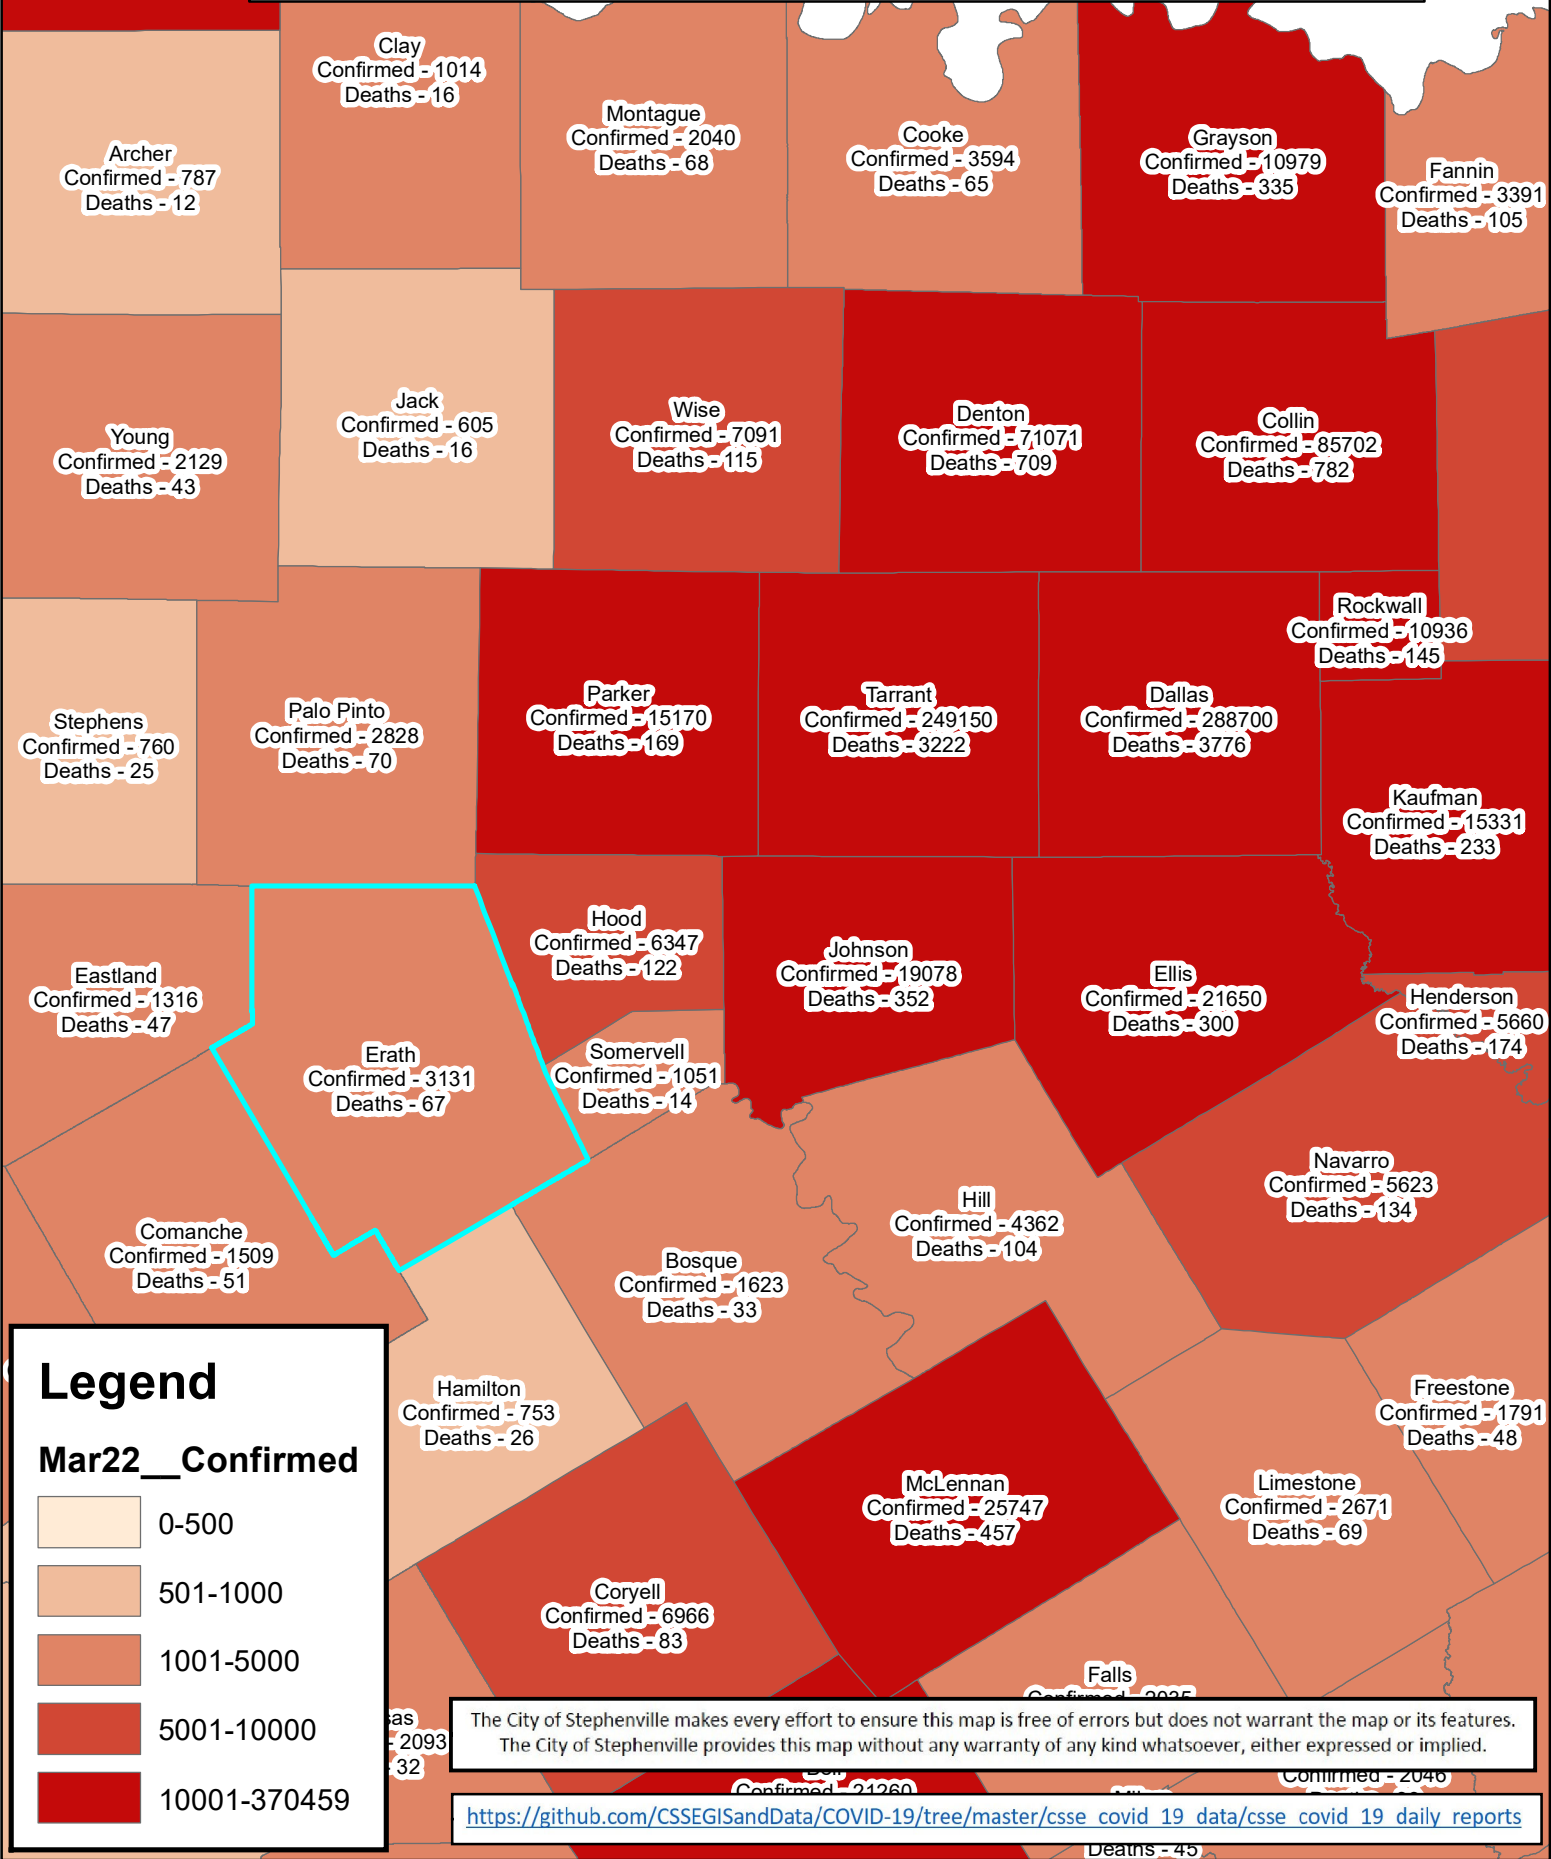

Erath County Area Covid-19 Confirmed Cases

March 22, 2021

Legend

Mar22__Confirmed

- 0-500
- 501-1000
- 1001-5000
- 5001-10000
- 10001-370459

The City of Stephenville makes every effort to ensure this map is free of errors but does not warrant the map or its features. The City of Stephenville provides this map without any warranty of any kind whatsoever, either expressed or implied.

<https://github.com/CSSEGISandData/COVID-19/tree/master/csse covid 19 data/csse covid 19 daily reports>