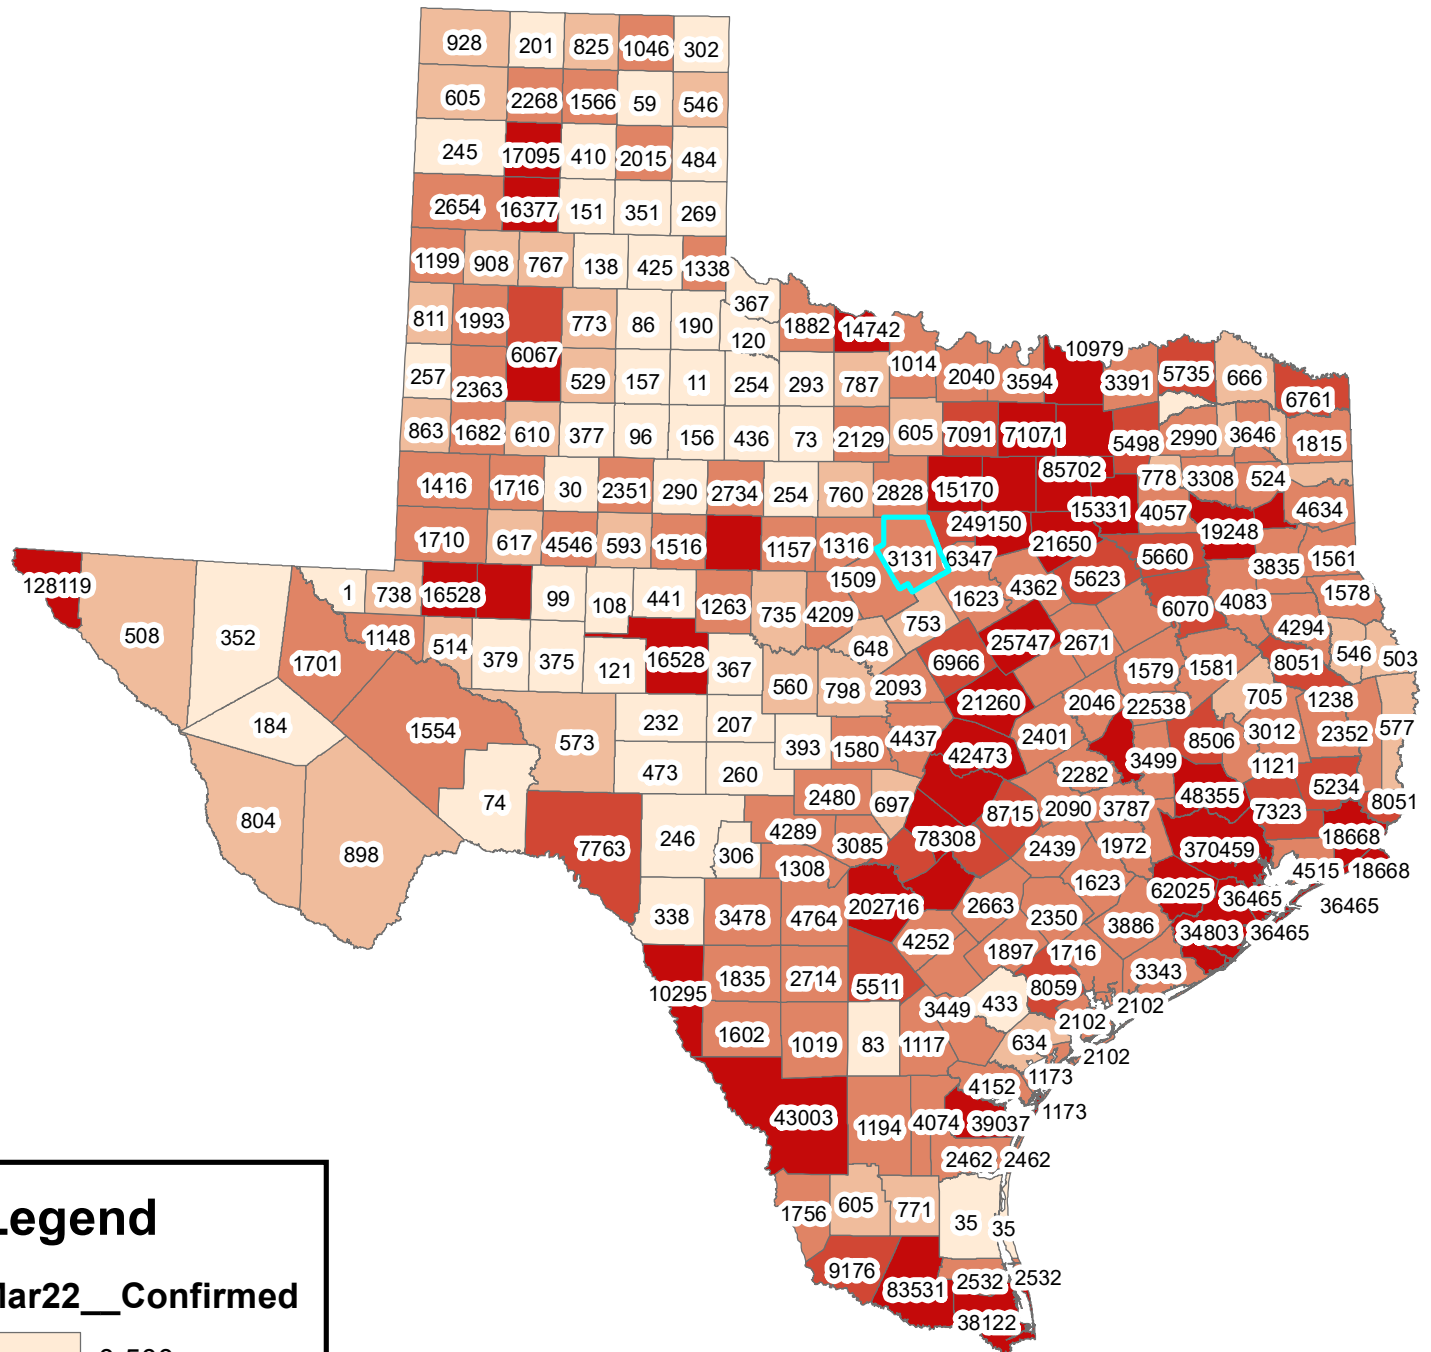

Texas Covid-19 Confirmed Cases March 22, 2021

Legend

Mar22__Confirmed

The City of Stephenville makes every effort to ensure this map is free of errors but does not warrant the map or its features. The City of Stephenville provides this map without any warranty of any kind whatsoever, either expressed or implied.

[https://github.com/CSSEGISandData/COVID-19/tree/master/csse covid 19 data/csse covid 19 daily reports](https://github.com/CSSEGISandData/COVID-19/tree/master/csse%20covid%2019%20data/csse%20covid%2019%20daily%20reports)