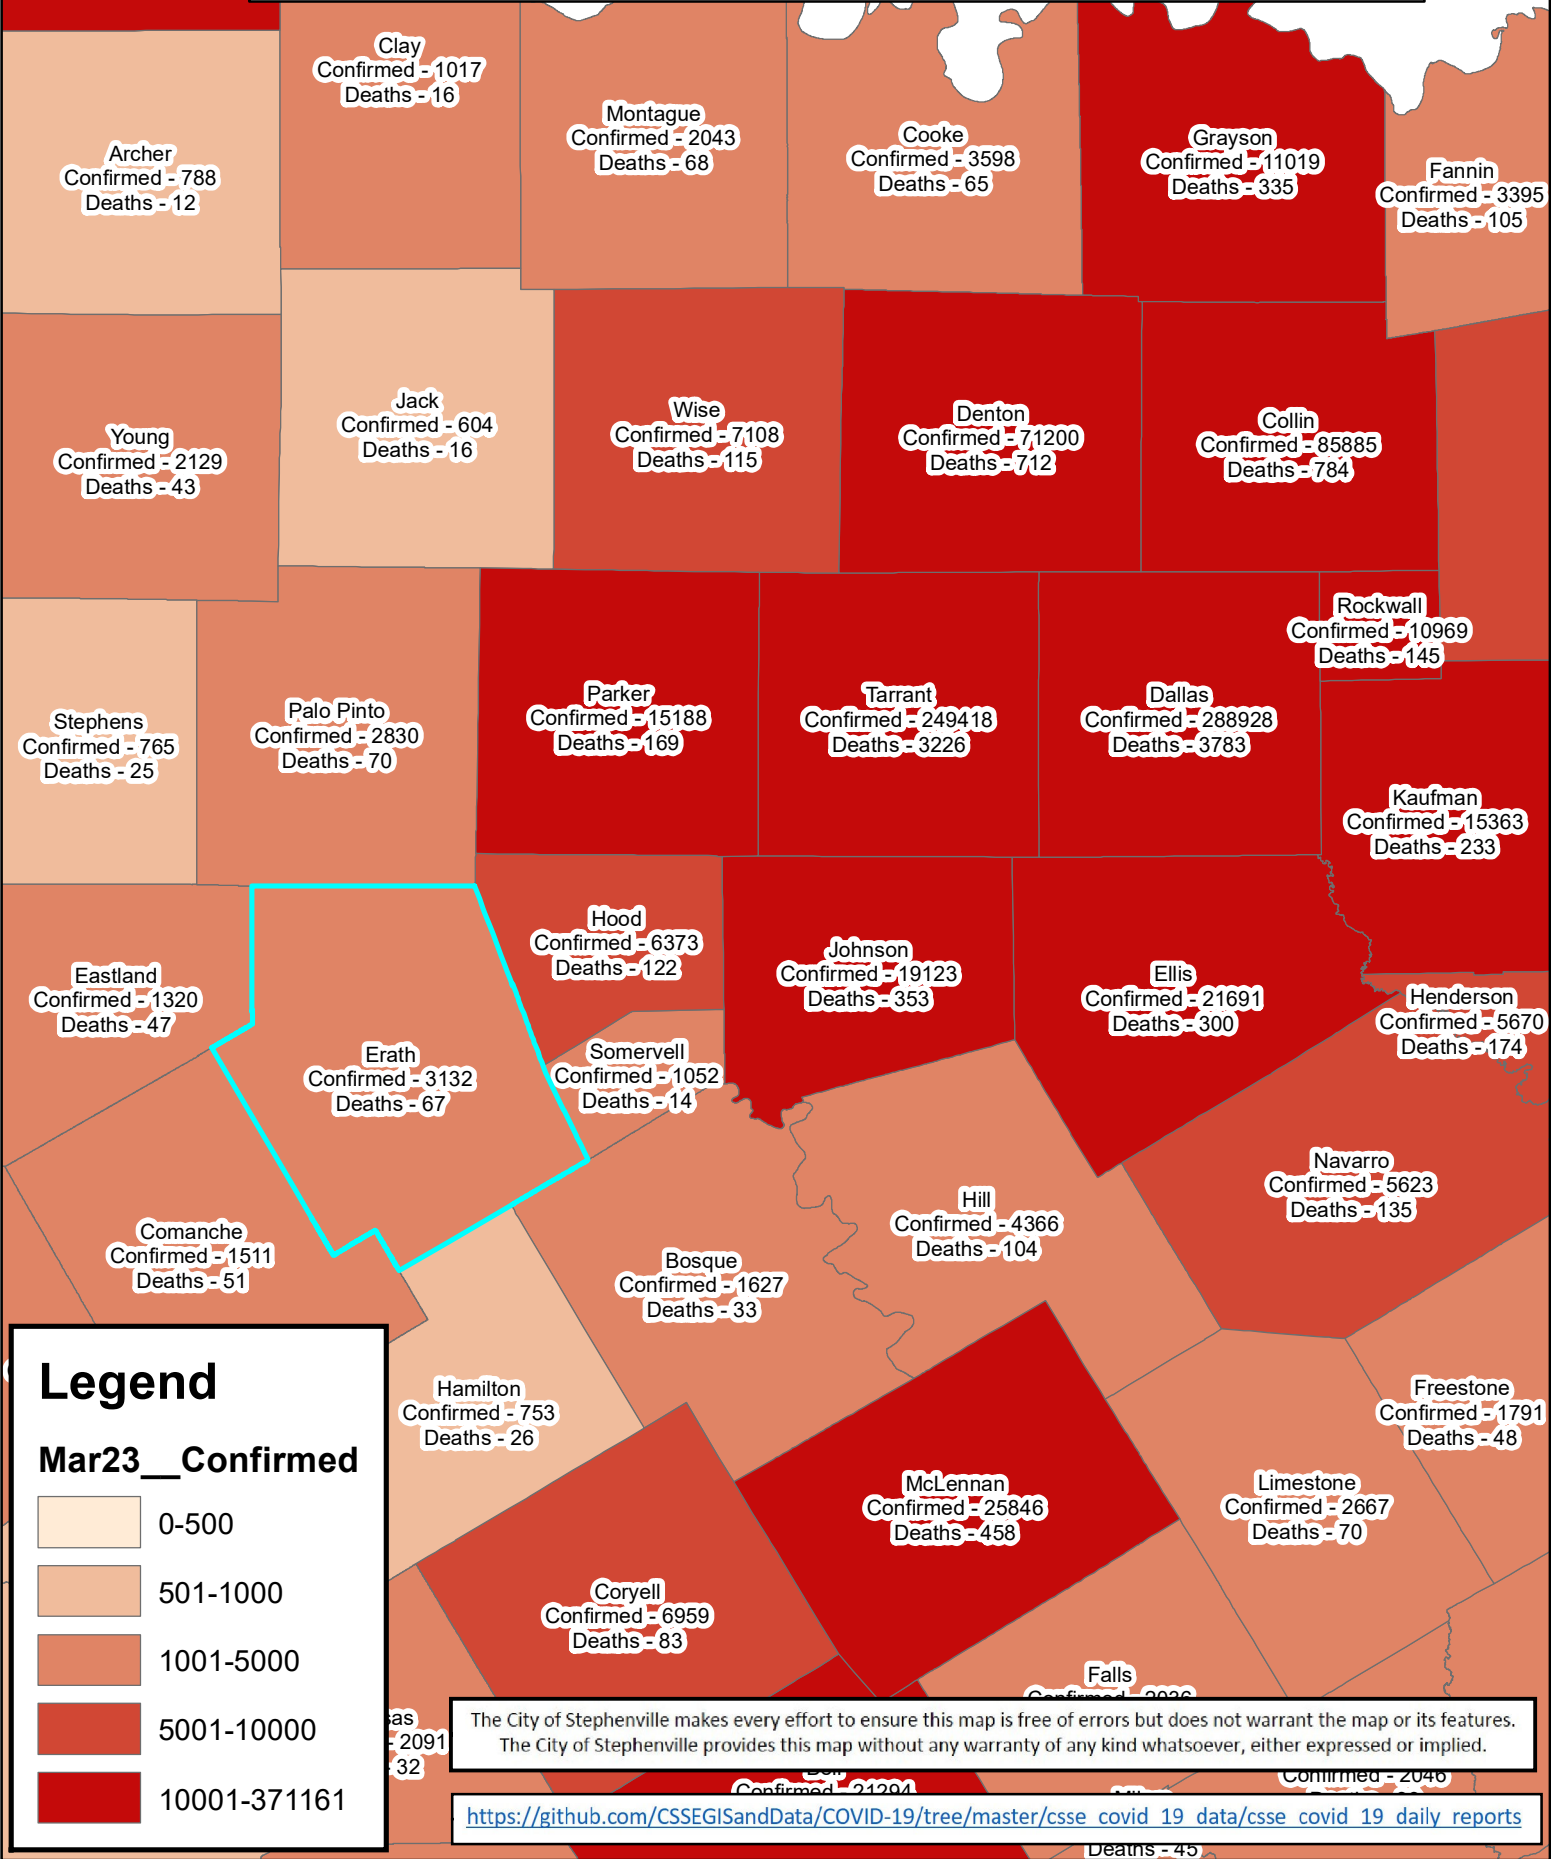

# Erath County Area Covid-19 Confirmed Cases

## March 23, 2021

### Legend