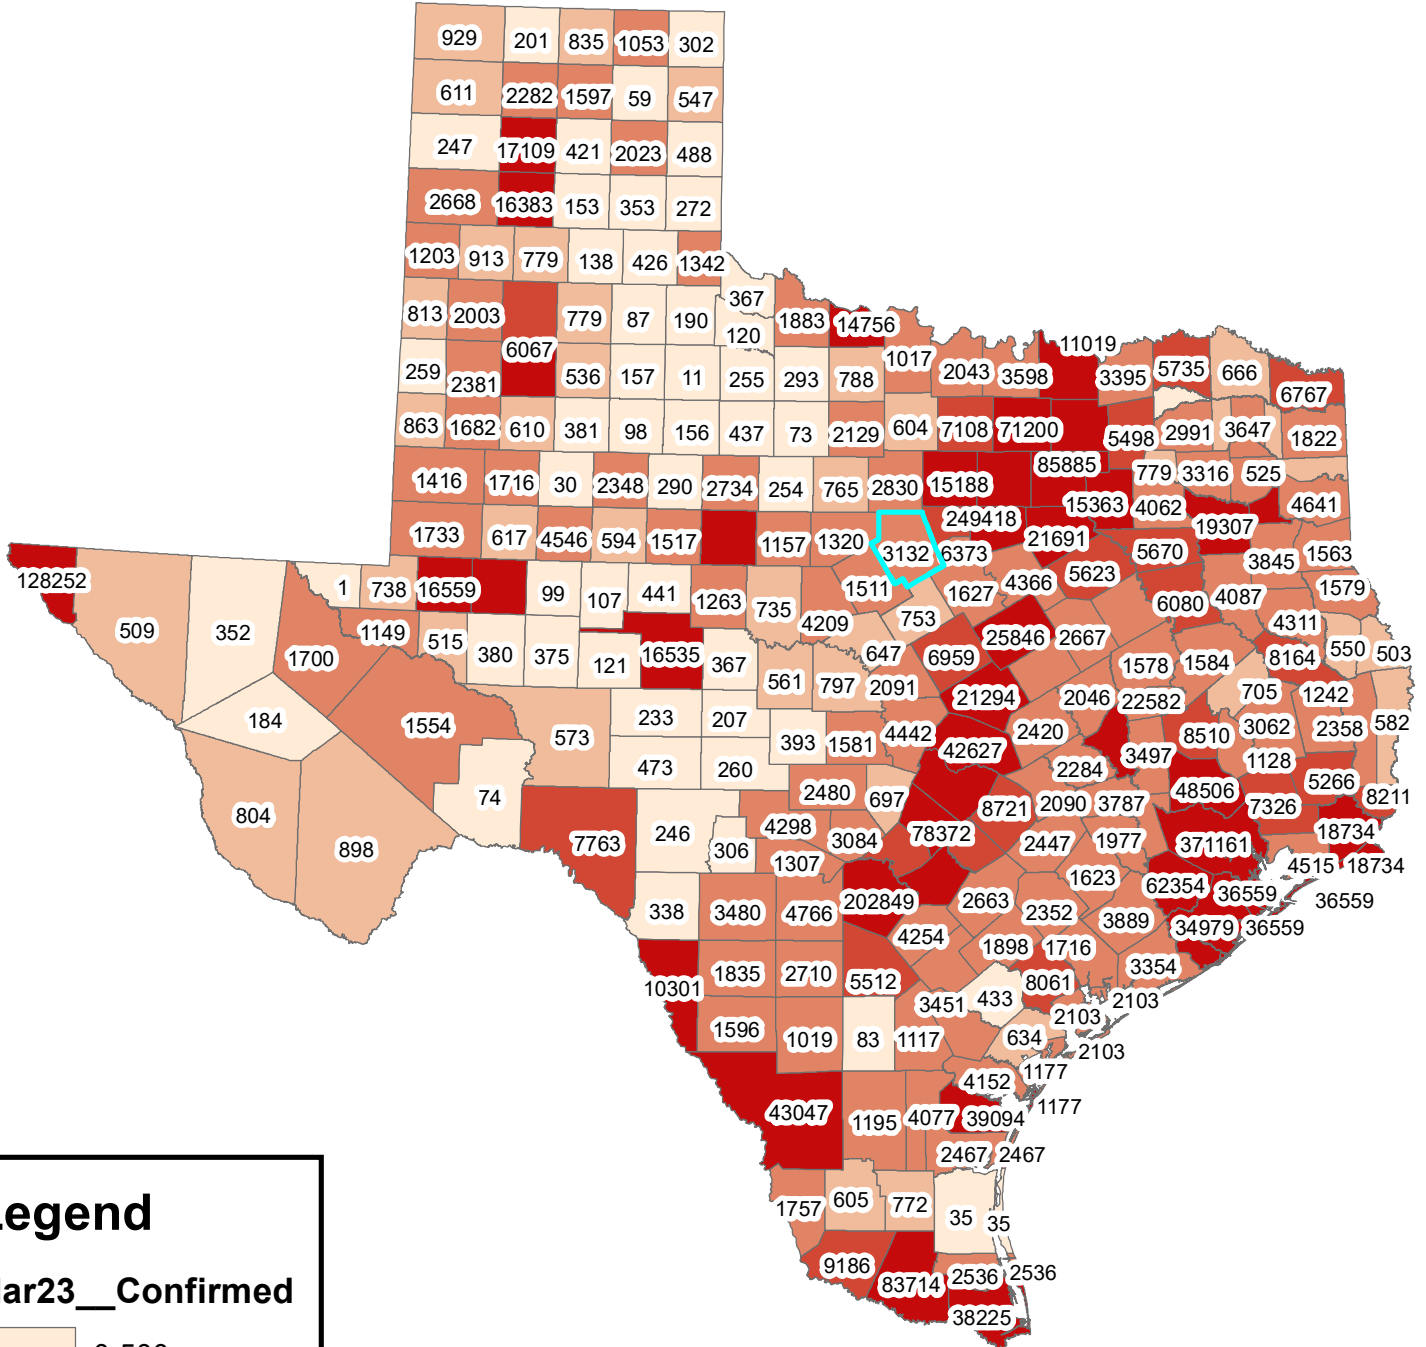

# Texas Covid-19 Confirmed Cases March 23, 2021

**Legend**

**Mar23\_\_Confirmed**

- 0-500
- 501-1000
- 1001-5000
- 5001-10000
- 10001-371161

The City of Stephenville makes every effort to ensure this map is free of errors but does not warrant the map or its features. The City of Stephenville provides this map without any warranty of any kind whatsoever, either expressed or implied.

<https://github.com/CSSEGISandData/COVID-19/tree/master/csse covid 19 data/csse covid 19 daily reports>