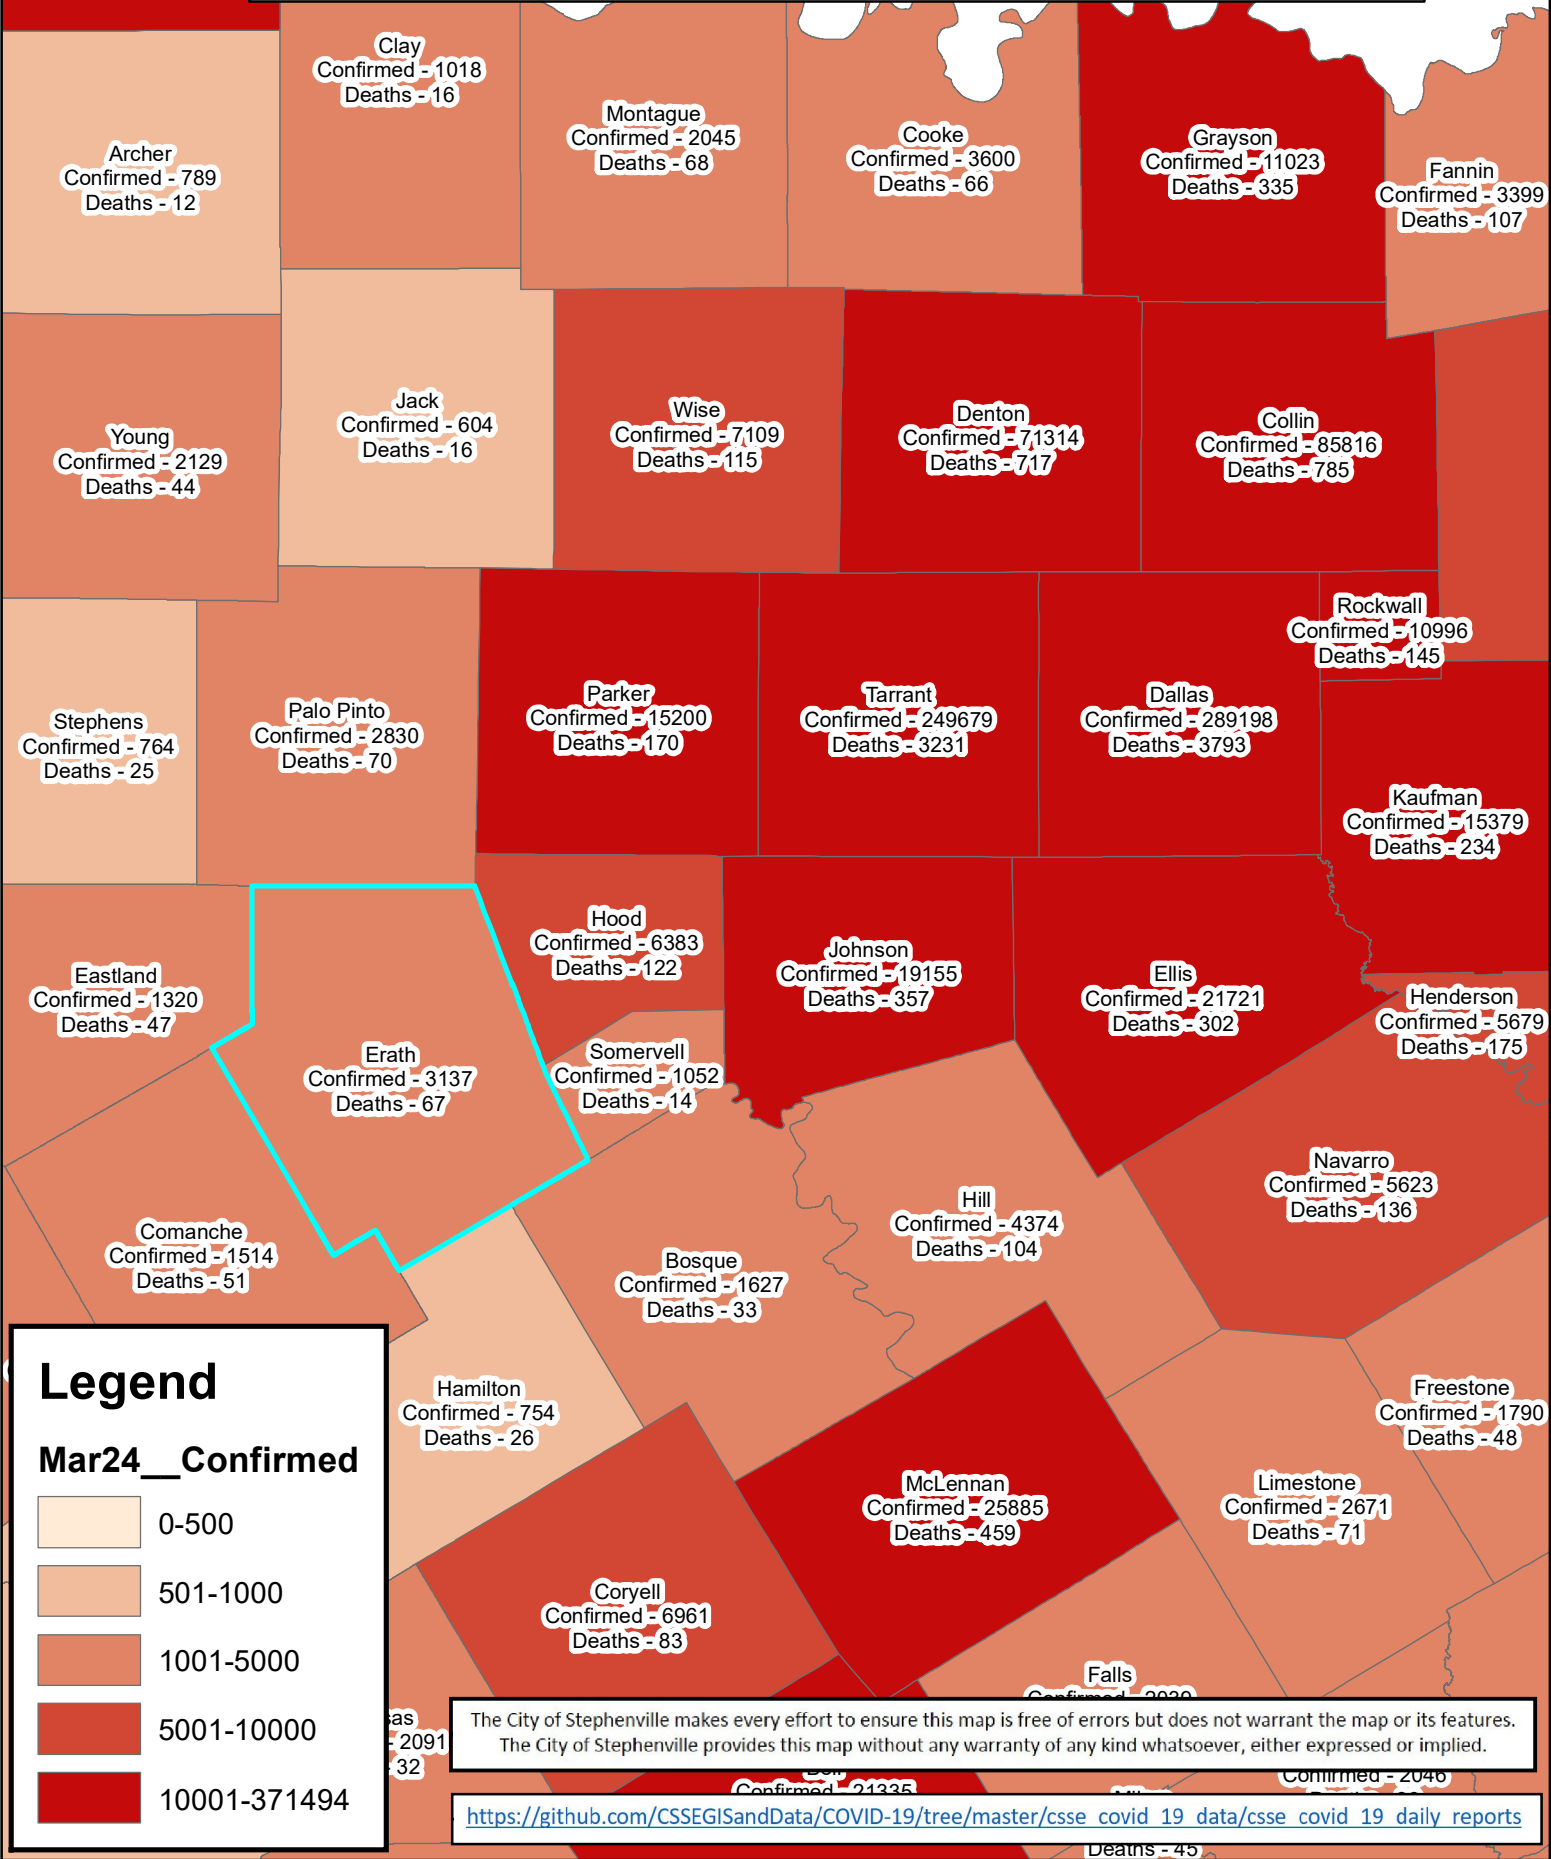

# Erath County Area Covid-19 Confirmed Cases

## March 24, 2021

### Legend