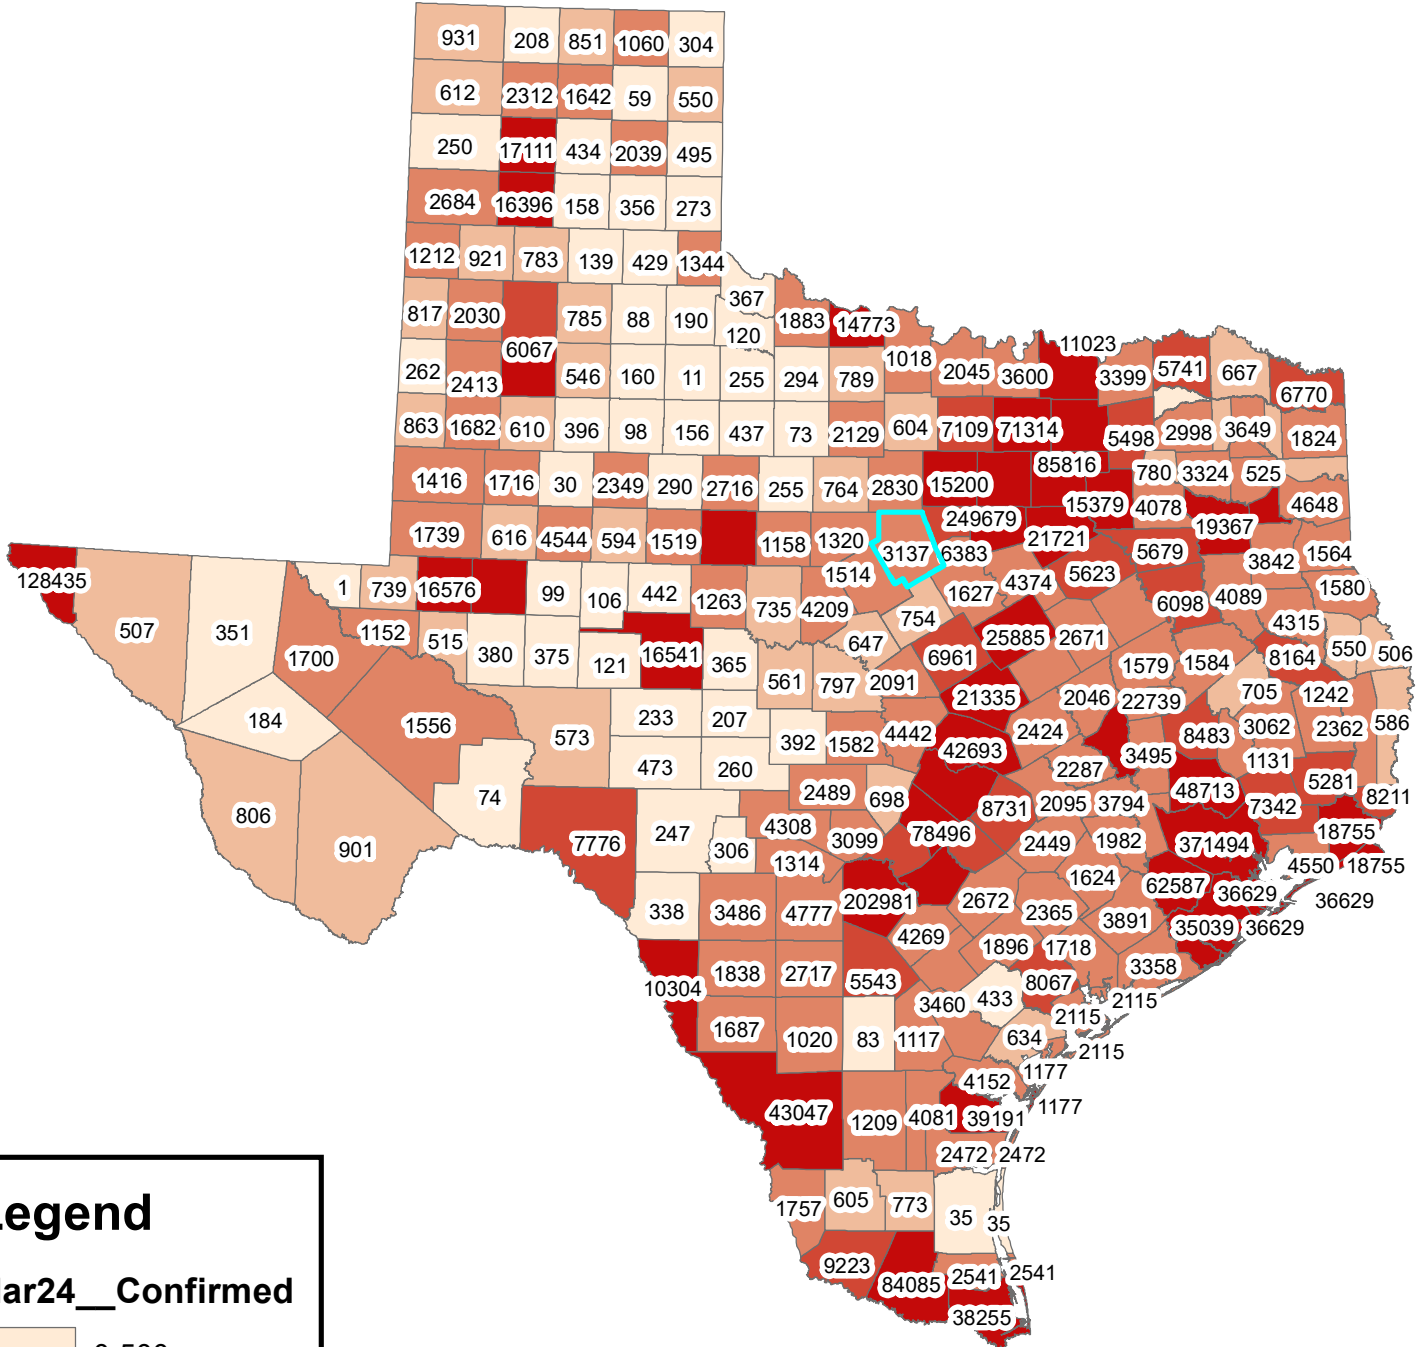

Texas Covid-19 Confirmed Cases March 24, 2021

Legend

Mar24__Confirmed

- 0-500
- 501-1000
- 1001-5000
- 5001-10000
- 10001-371494

The City of Stephenville makes every effort to ensure this map is free of errors but does not warrant the map or its features. The City of Stephenville provides this map without any warranty of any kind whatsoever, either expressed or implied.

<https://github.com/CSSEGISandData/COVID-19/tree/master/csse covid 19 data/csse covid 19 daily reports>