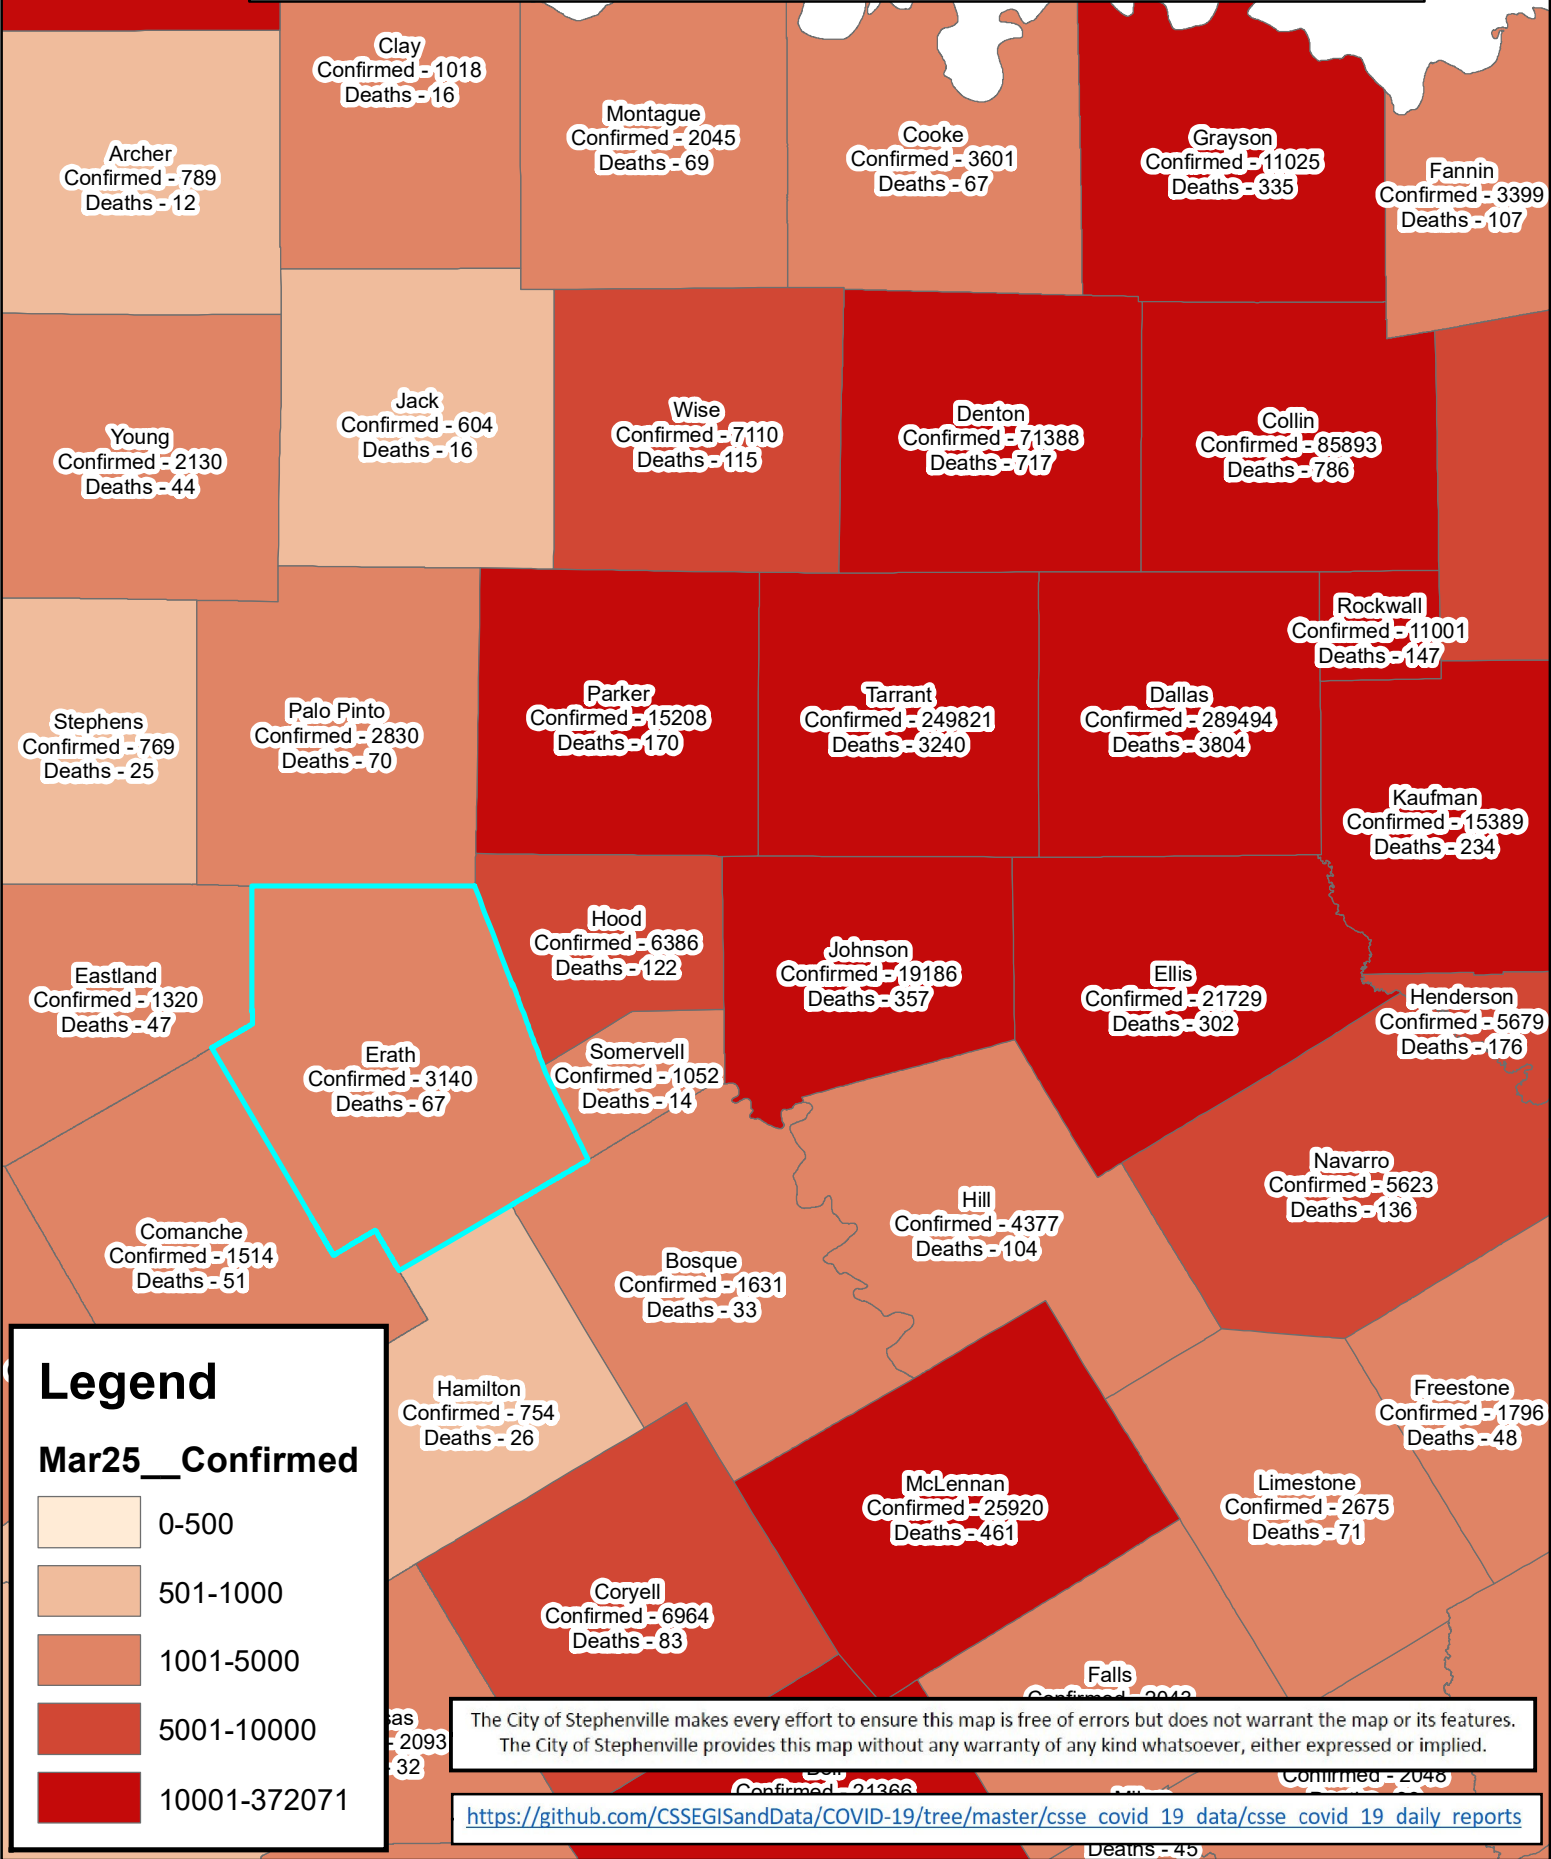

# Erath County Area Covid-19 Confirmed Cases

## March 25, 2021

### Legend