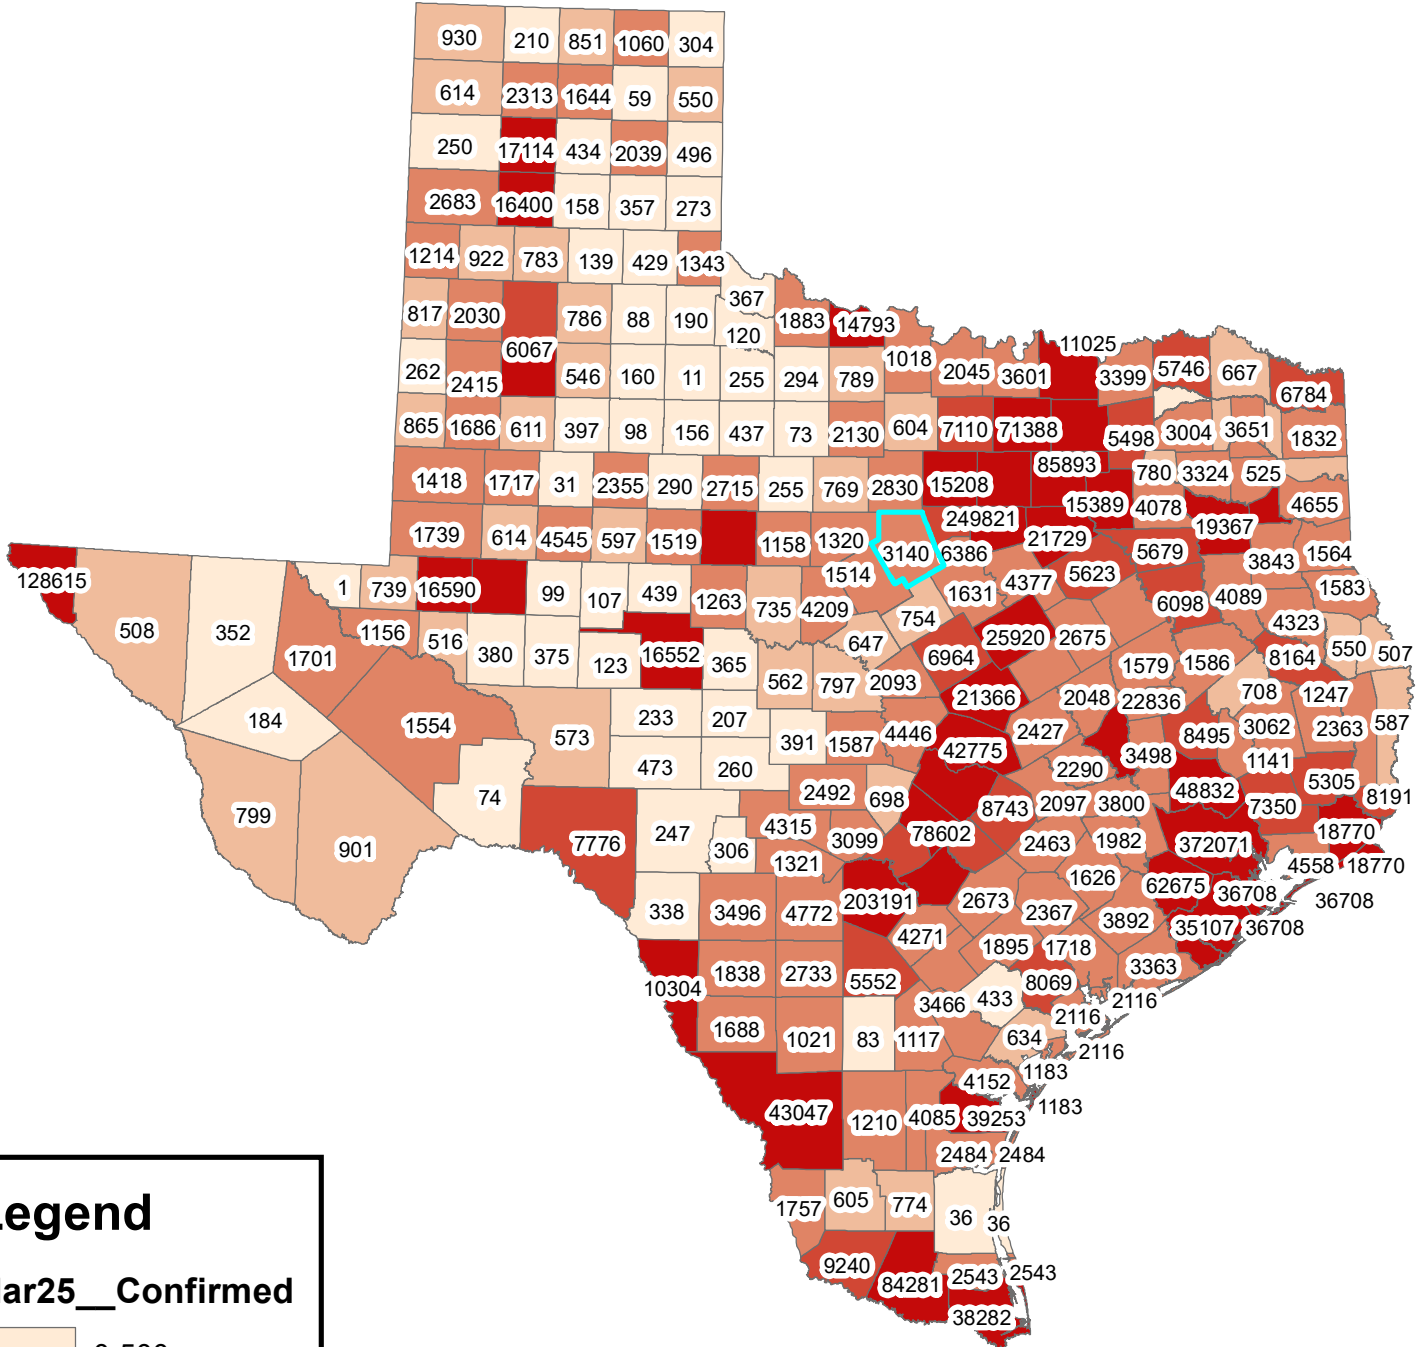

Texas Covid-19 Confirmed Cases March 25, 2021

Legend

Mar25__Confirmed

- 0-500
- 501-1000
- 1001-5000
- 5001-10000
- 10001-372071

The City of Stephenville makes every effort to ensure this map is free of errors but does not warrant the map or its features. The City of Stephenville provides this map without any warranty of any kind whatsoever, either expressed or implied.

https://github.com/CSSEGISandData/COVID-19/tree/master/csse_covid_19_data/csse_covid_19_daily_reports