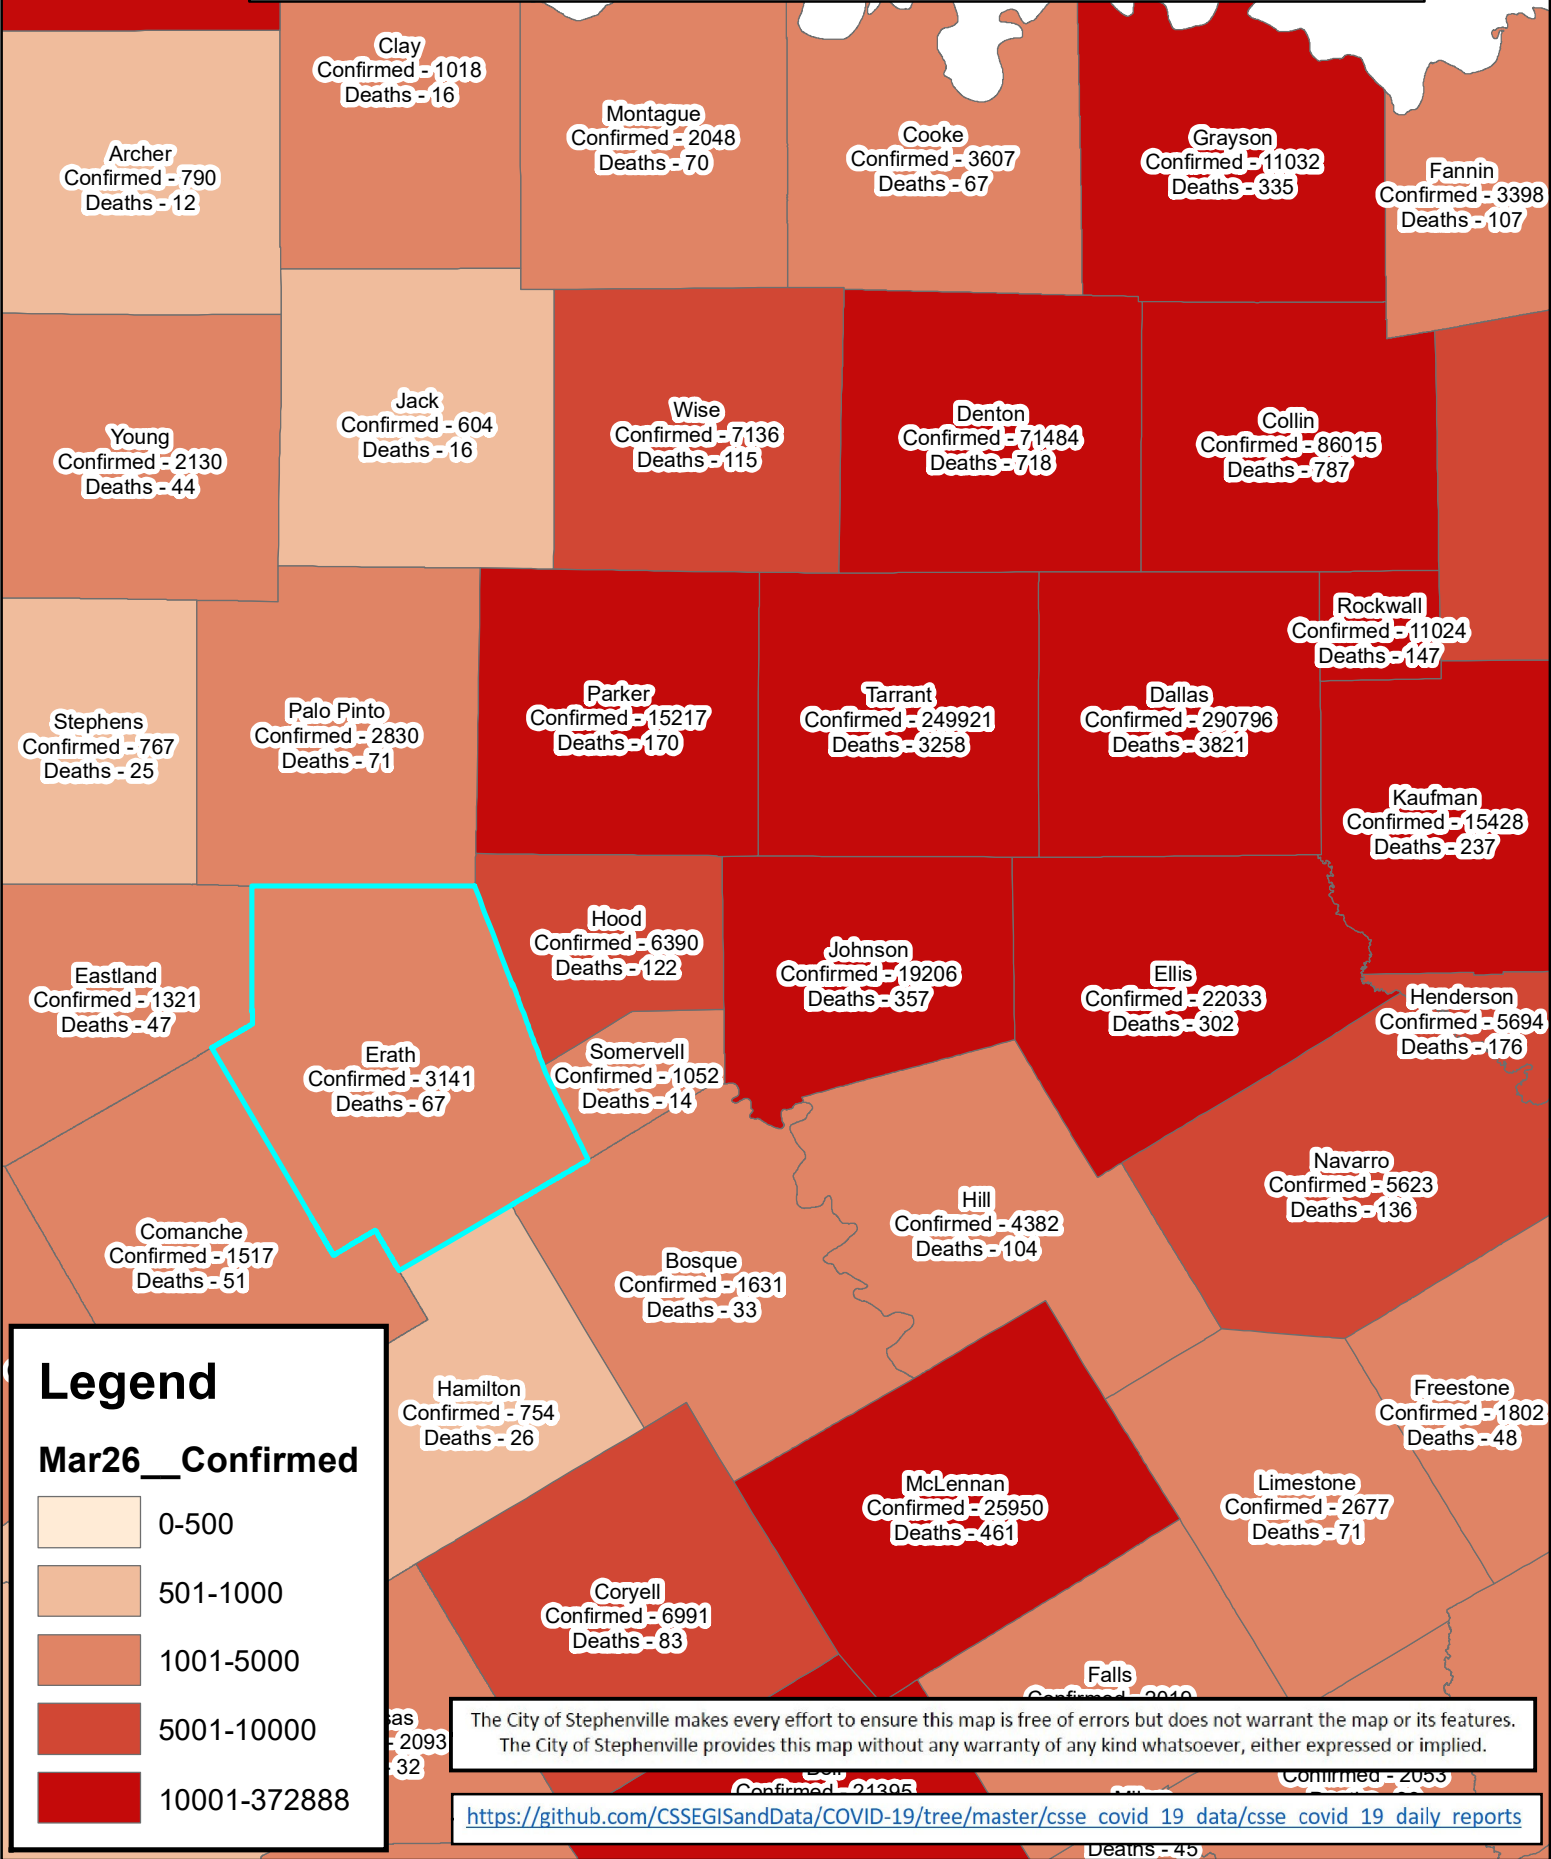

# Erath County Area Covid-19 Confirmed Cases

## March 26, 2021

### Legend