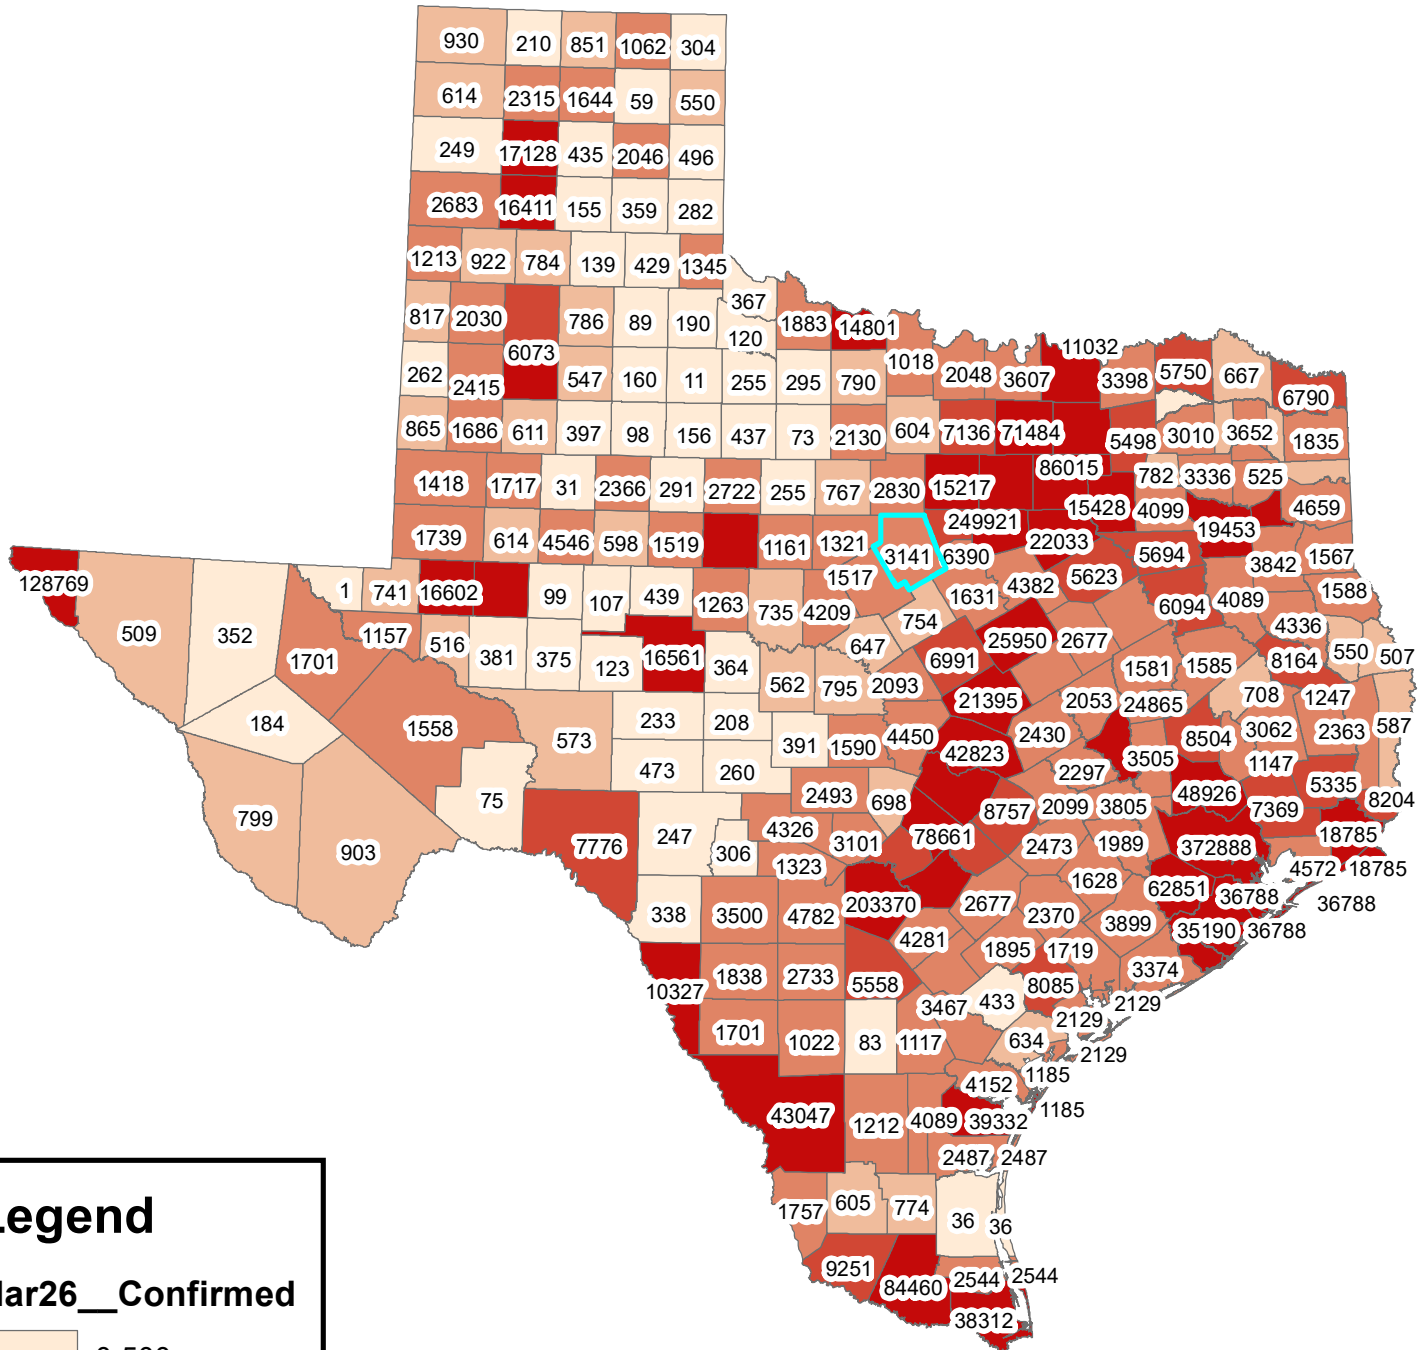

Texas Covid-19 Confirmed Cases March 26, 2021

Legend

Mar26__Confirmed

- 0-500
- 501-1000
- 1001-5000
- 5001-10000
- 10001-372888

The City of Stephenville makes every effort to ensure this map is free of errors but does not warrant the map or its features. The City of Stephenville provides this map without any warranty of any kind whatsoever, either expressed or implied.

<https://github.com/CSSEGISandData/COVID-19/tree/master/csse covid 19 data/csse covid 19 daily reports>