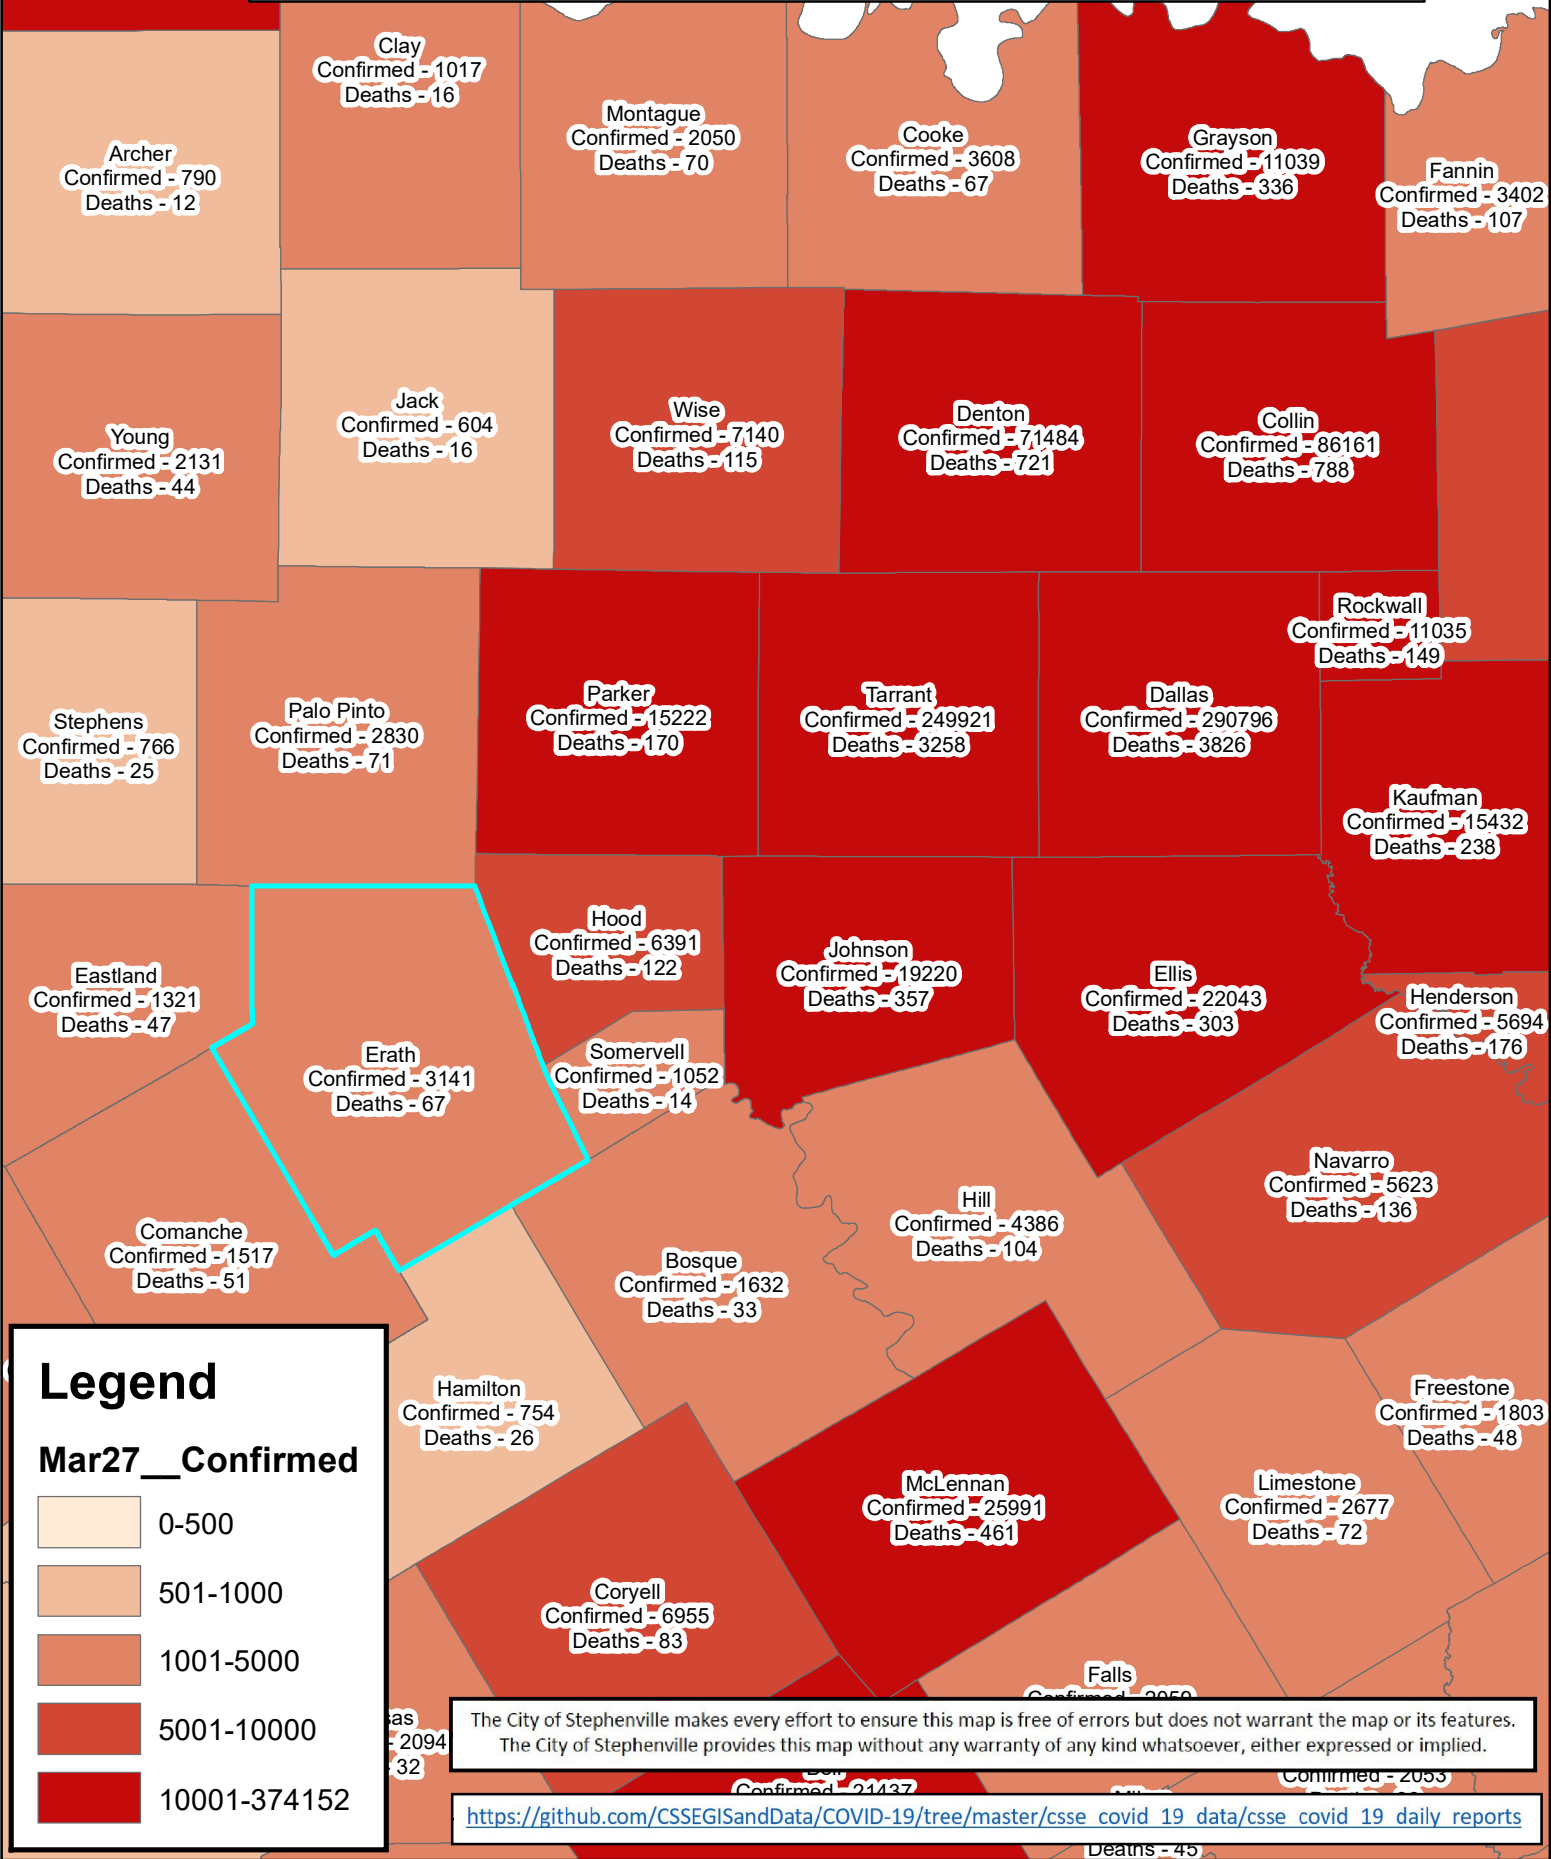

Erath County Area Covid-19 Confirmed Cases

March 27, 2021

Legend

Mar27__Confirmed

- 0-500
- 501-1000
- 1001-5000
- 5001-10000
- 10001-374152

The City of Stephenville makes every effort to ensure this map is free of errors but does not warrant the map or its features. The City of Stephenville provides this map without any warranty of any kind whatsoever, either expressed or implied.

<https://github.com/CSSEGISandData/COVID-19/tree/master/csse covid 19 data/csse covid 19 daily reports>